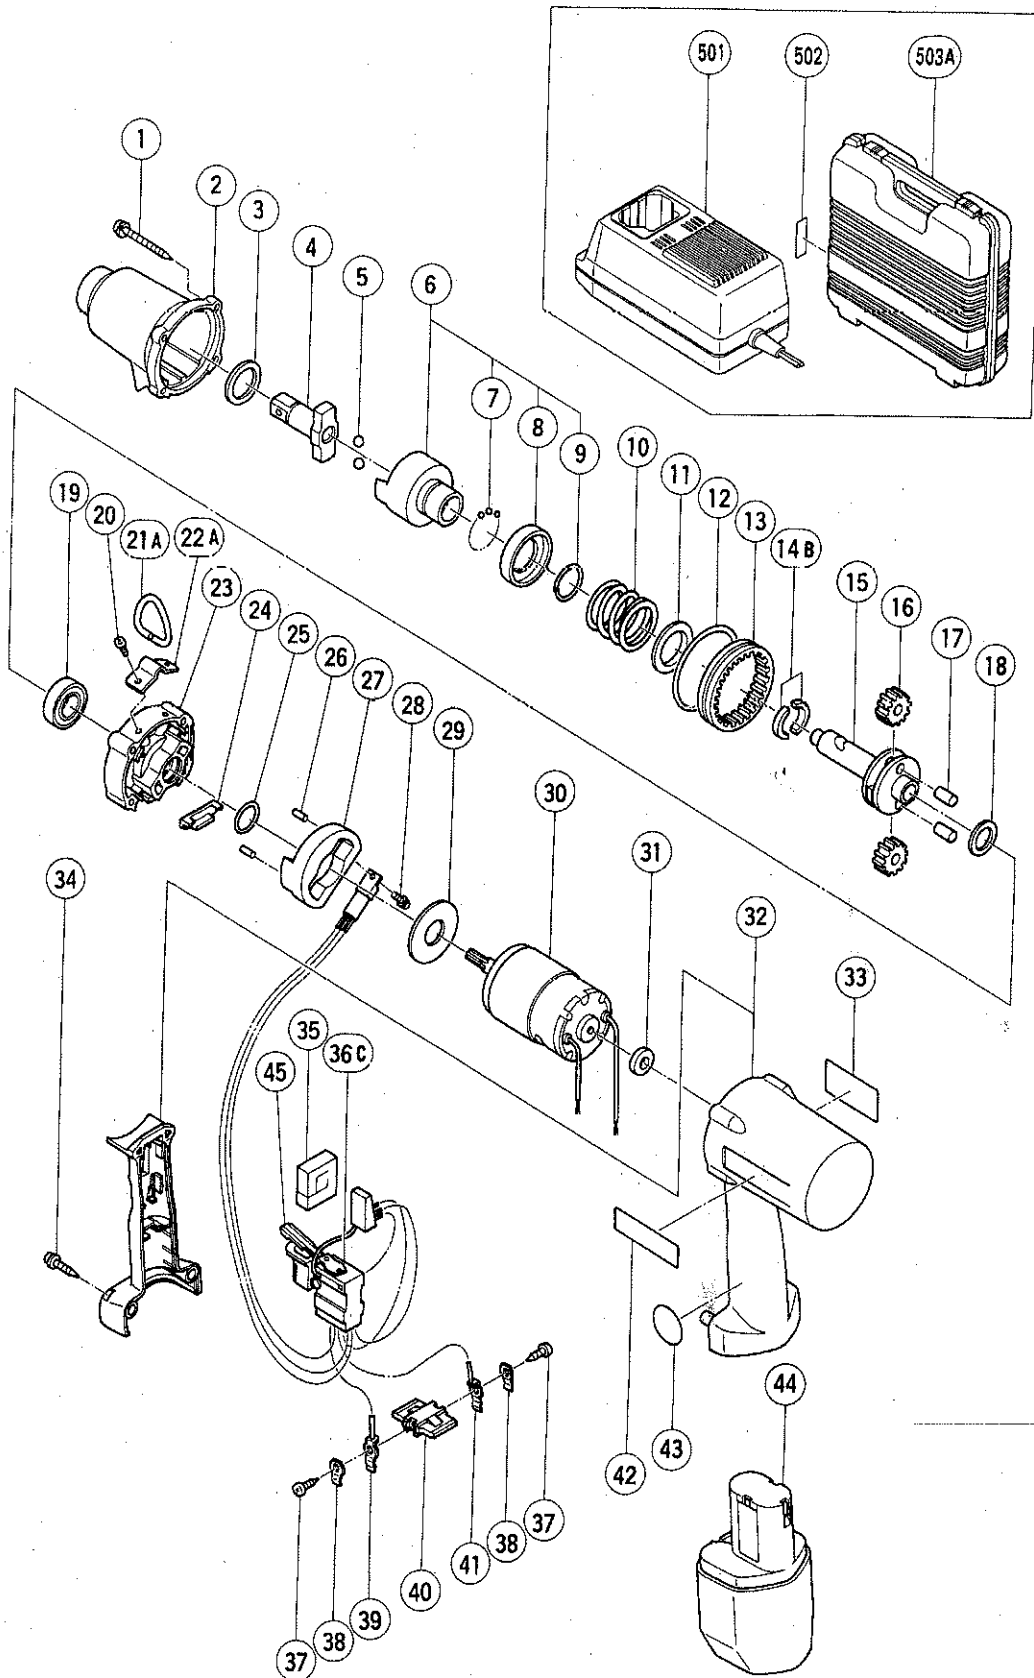

ELECTRIC TOOL PARTS LIST

■ CORDLESS IMPACT WRENCH
Model WH 12D

1996 · 7 · 31
(E3)

PARTS

WH 12D

ITEM NO.	CODE NO.	DESCRIPTION	NO. USED	REMARKS
1	992-630	TAPPING SCREW (W/SP. WASHER) D4X40	4	
2	303-895	HAMMER CASE	1	
3	991-456	WASHER (A)	1	
* 4	303-897	ANVIL (B)	1	
* 4	302-727	ANVIL	1	FOR TPE,INA,SIN,SAF
5	959-154	STEEL BALL D5.556 (10 PCS.)	2	
6	985-985	HAMMER ASS'Y	1	INCLUD.7 - 9
7	959-148	STEEL BALL D3.175 (10 PCS.)	26	
8	985-990	SPRING SEAT	1	
9	985-991	RETAINING RING	1	
10	302-718	SPRING	1	
11	302-717	WASHER (B)	1	
12	980-744	O - RING (S - 55)	1	
13	303-199	RING GEAR	1	
14B	303-198	STOPPER PIECE (B)	2	
15	302-715	SPINDLE	1	
16	985-976	IDLE GEAR	2	
17	302-716	NEEDLE ROLLER	2	
18	302-714	WASHER	1	
19	600-2VV	BALL BEARING 6002VVCMP2S	1	
20	949-215	MACHINE SCREW M4X8 (10 PCS.)	2	
21A	302-725	HANGER (B)	1	
22A	302-726	HANGER PLATE	1	
23	303-896	INNER COVER	1	
24	302-723	DAMPER (B)	1	
25	878-885	O - RING (S - 18)	1	
26	984-321	RUBBER PIN	2	
27	302-730	FIN	1	
28	998-362	MACHINE SCREW (W/SP. WASHER) M3.5X8	1	
29	302-722	DAMPER (A)	1	
30	302-728	MOTOR	1	
31	302-712	RUBBER RING	1	
32	303-898	HOUSING SET	1	
33		NAME PLATE	1	
34	984-750	TAPPING SCREW (W/FLANGE) D4X16	2	
35	992-078	SEAL	1	
36C	307-648	SWITCH ASS'Y (1P PLUG IN TYPE) W/O LOCK	1	INCLUD.39,41,45
37	958-715	TAPPING SCREW D4X10	2	
38	996-118	HOLDER SPRING	2	
39	300-204	TERMINAL (BLUE)	1	
40	303-899	TERMINAL PIECE	1	
41	302-338	TERMINAL (BROWN)	1	
42	303-900	HITACHI LABEL	1	
43	987-135	MARK PLATE	1	
* 44	300-002	BATTERY EB 12 (W/ENGLISH N.P.)	1	
* 44	300-004	BATTERY EB 12 (W/ENGLISH N.P.)	1	FOR USA,CAN
* 44	302-758	BATTERY EB 12 (W/ENGLISH N.P.)	1	FOR EUROPE (EXCEPT FOR FRA)
* 44	300-003	BATTERY EB 12 (W/FRENCH N.P.)	1	FOR FRA
45	306-845	REVERSING SWITCH	1	