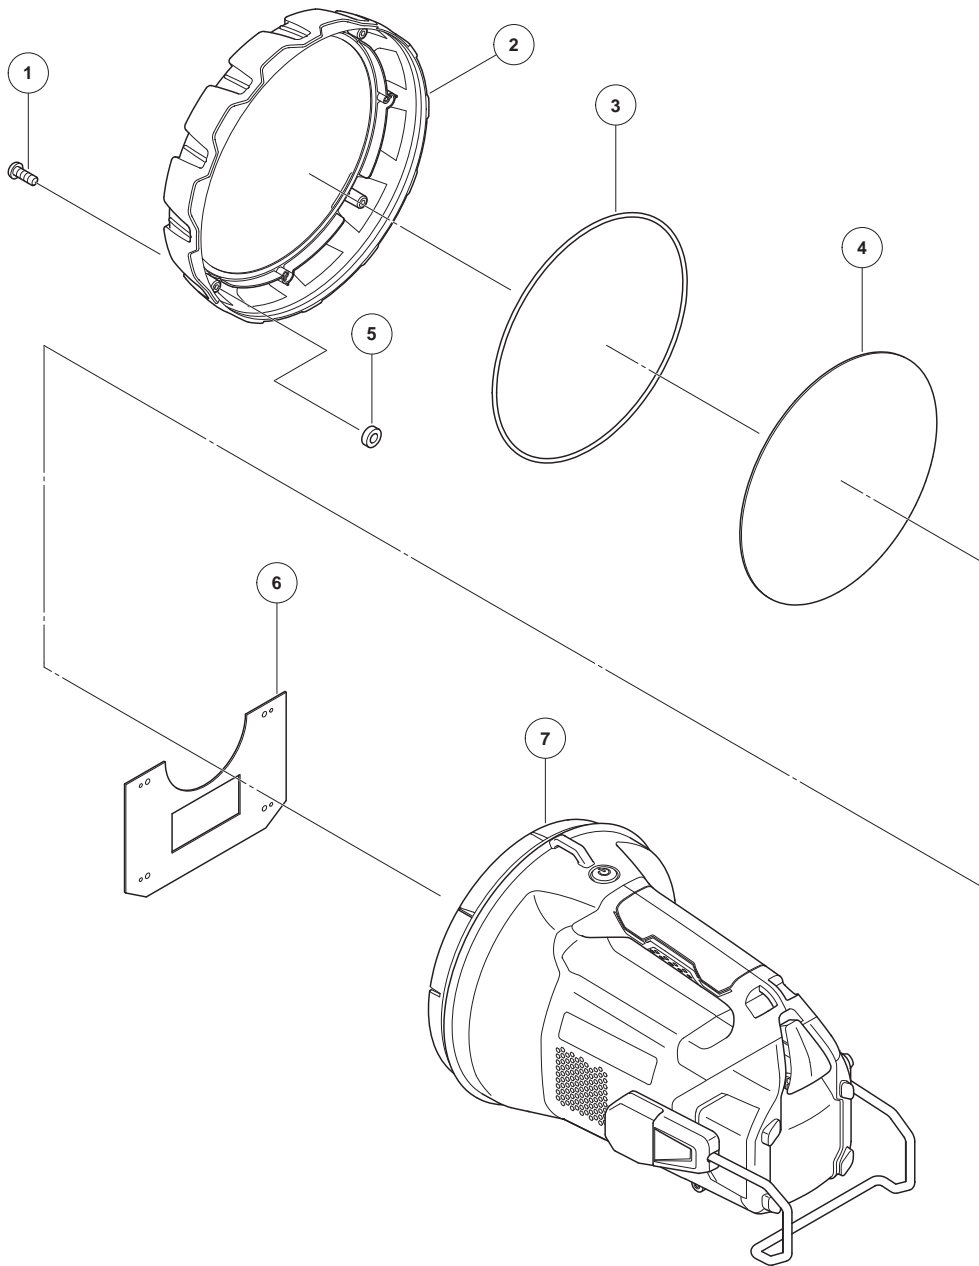

ELECTRIC TOOL PARTS LIST

■ CORDLESS SEARCH LIGHT Model UB 18DA

2019-3-25
(E1)

PARTS

UB 18DA

ITEM NO.	CODE NO.	DESCRIPTION	NO. USED	REMARKS
1	374467	SCREW D3.5 X 12	4	
2	374468	LAMP COVER	1	
3	374469	WATER PROOF LING	1	
4	374470	LENS	1	
5	374471	RUBBER (FOR SCREW)	4	
6	375108	MAIN PCBA	1	
7		MAIN BODY	1	

OPTIONAL ACCESSORIES

ITEM NO.	CODE NO.	DESCRIPTION	NO. USED	REMARKS
601	375591	TRIPOD (C)	1	
602	375592	TRIPOD (D)	1	