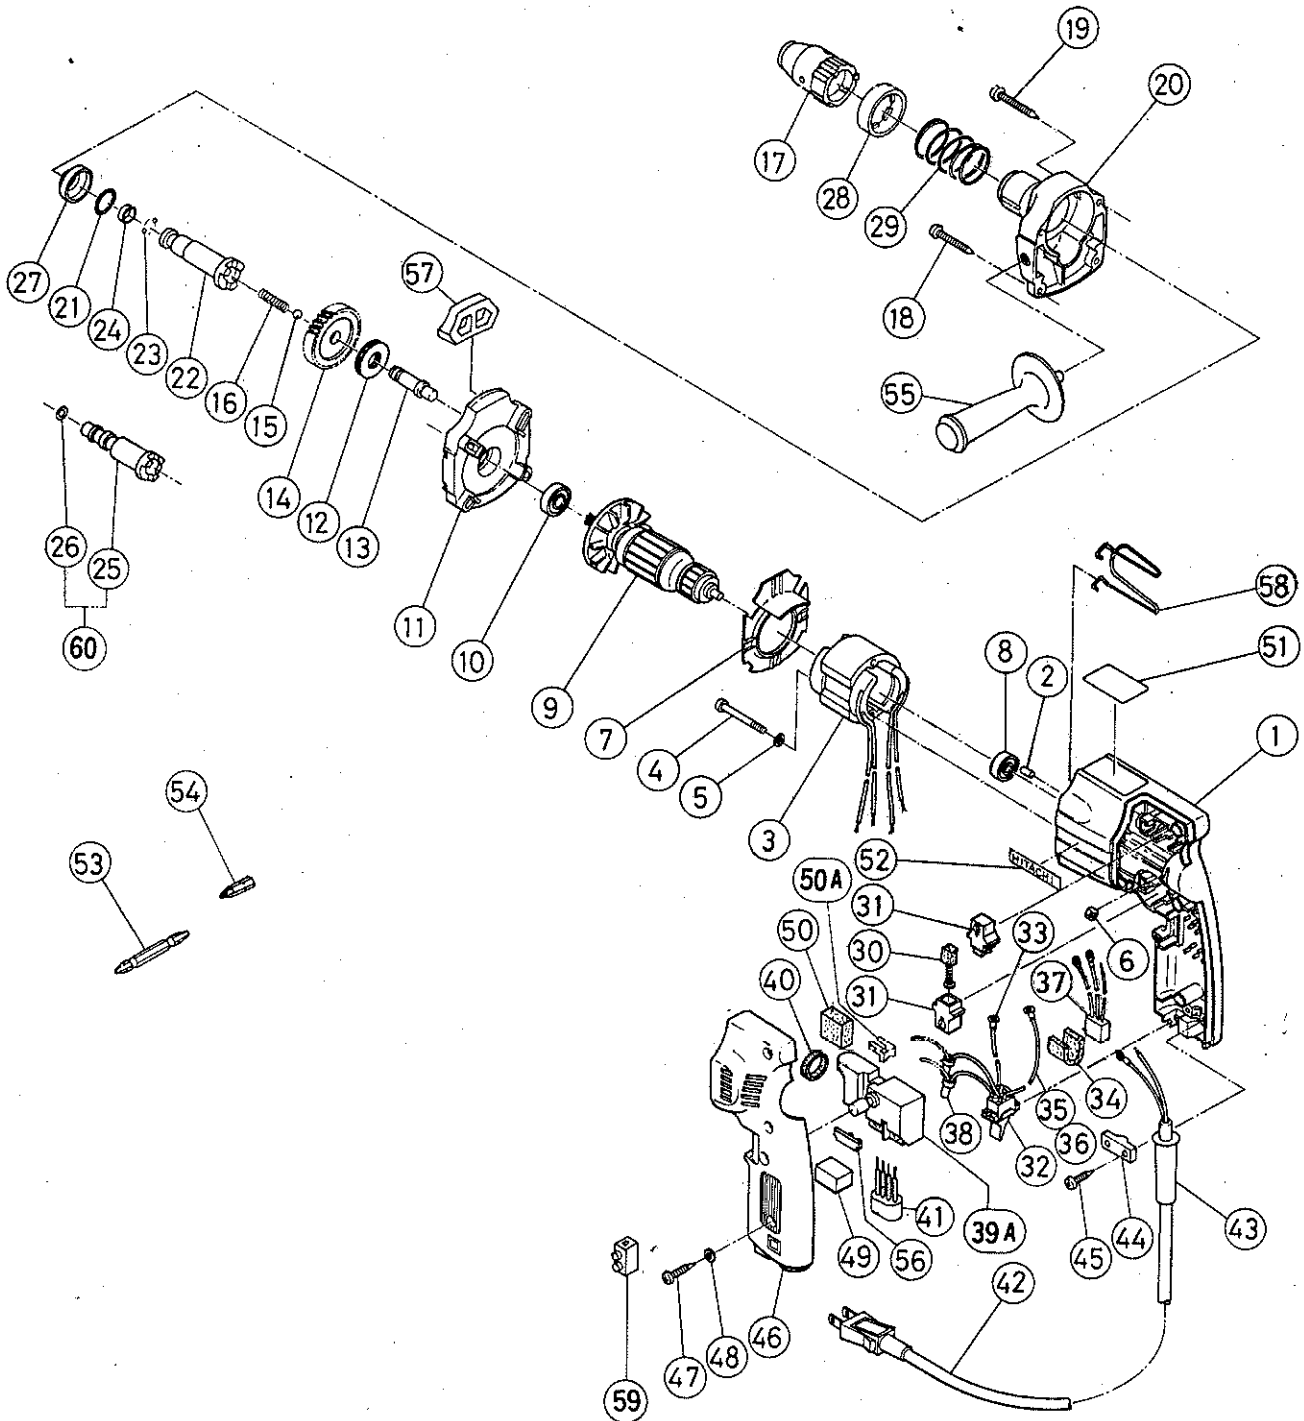

## PARTS

SNV-6(E4)

Item No.	Code No.	Part Name	Q'ty	Remarks
1	950500Z	Housing	1	
2	931701	Bearing Lock	1	
3	—	Stator	1	See alternative parts
4	949228	Machine Screw M4 x 40	2	(10 pcs.)
5	949453	Spring Lock Washer	2	for M4 (10 pcs.)
6	949554	Nut M4	2	(10 pcs.)
7	950504	Fan Guide	1	
8	939401	Ball Bearing (626ZZC2)	1	
9	—	Armature	1	See alternative parts
10	939385	Ball Bearing (608VVC2)	1	
11	950507	Inner Cover	1	
12	971480	Thrust Needle Bearing	1	
13	950509	Gear Shaft	1	
14	971456	Gear	1	
15	959154	Steel Ball D5.55	1	(10 pcs.)
16	943614	Spring (A)	1	
17	971506	Stopper (C)	1	
18	950514	Tapping Screw D4 x 40	2	
19	950515	Tapping Screw D4 x 50	2	
20	971502	Gear Cover	1	includ. 21
21	873095	O-Ring	1	
22	—	Socket (A)	1	See alternative parts
23	—	Steel Ball	2	See alternative parts
24	—	Set Ring	1	See alternative parts
25	—	Socket (B)	1	See alternative parts
26	—	Ring	1	See alternative parts
27	971468	Fringer (A)	1	
28	971460	Lock Sleeve	1	
29	955223	Spring	1	
30	999041	Carbon Brush	2	(2 pcs.)
31	930483	Brush Holder	2	
32	—	Reversing Switch Ass'y	1	See alternative parts
33	941562	Terminal (A)	2	
34	—	Support (B)	1	See alternative parts
35	—	Internal Wire	1	See alternative parts
36	—	Internal Wire	1	See alternative parts
37	—	Noise Suppressor	1	See alternative parts
38	959140	Connector (50091)	5	(10 pcs.)
39A	—	Speed Control Switch (B)	1	See alternative parts
40	971510	Packing (A)	1	
41	—	Choke Coil	1	See alternative parts
42	—	Cord	1	See alternative parts
43	—	Cord Armor	1	See alternative parts
44	937631	Cord Clip	1	
45	954004	Tapping Screw D4 x 16	2	
46	950527	Handle Cover	1	
47	956384	Tapping Screw D4 x 20	3	
48	949423	Washer	3	for M4 (10 pcs.)
49	—	Support	1	See alternative parts
50	980133Z	Dust Cover	1	till 5, 1983
50A	980136	Dust Cover	1	Since 6, 1983
51	—	Name Plate	1	
52	950565	HITACHI Label	1	