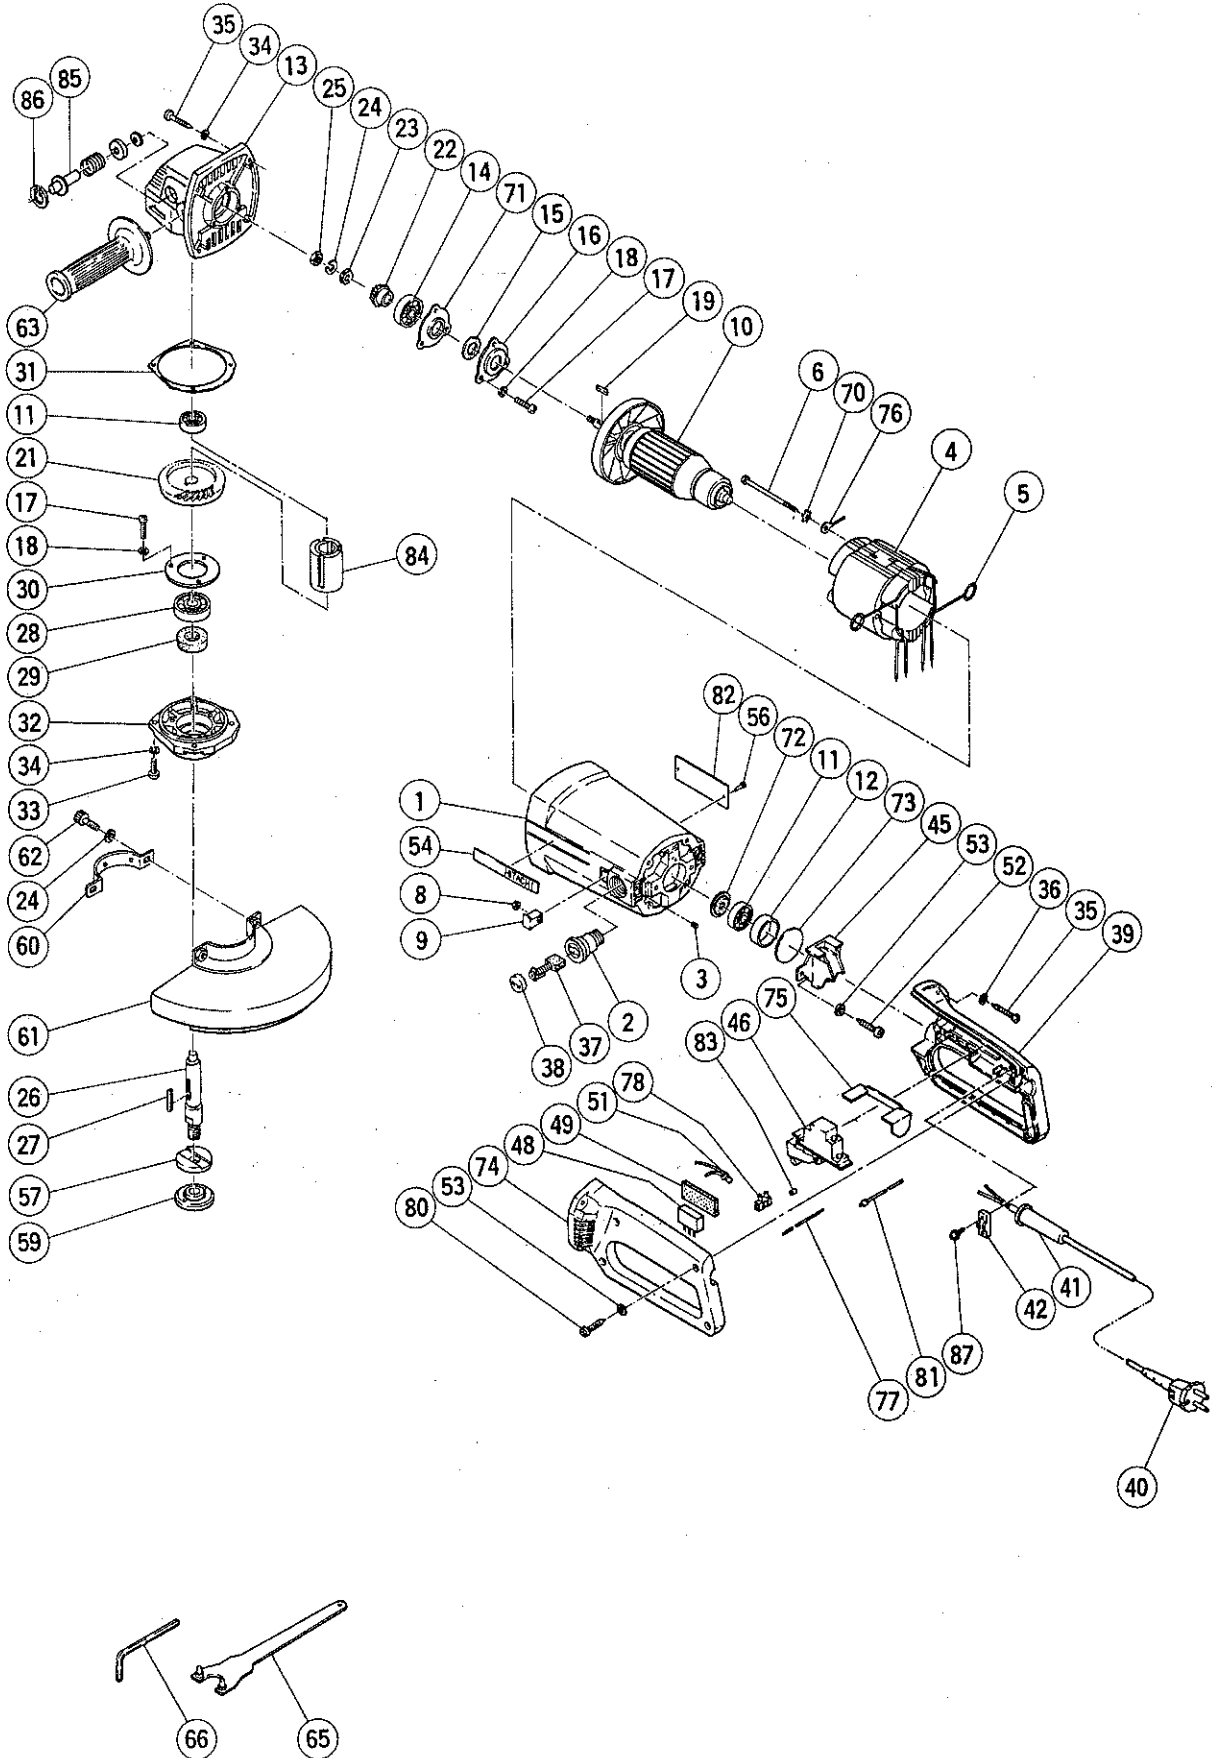

ELECTRIC TOOL PARTS LIST

■ DISC GRINDER

1987·11·15

Model PDU-230L

PDU-230L (E3)

PARTS

PDU-230L(E3)

Item No.	Code No.	Part Name	Q'ty	Remarks
1	937890Z	Housing Ass'y	1	includ. 2, 3
2	980487	Brush Holder	2	
3	949365	Slotted Set Screw M4 x 5	2	(10 pcs.)
4	—	Stator Ass'y	1	See alternative parts
5	958032	Brush Terminal	2	
6	937925	Bolt M5 x 80	2	
8	949555	Nut M5	2	(10 pcs.)
9	937892	Nut Cover	2	
10	—	Armature Ass'y	1	See alternative parts
13	938106Z	Gear Cover Ass'y	1	includ. 85, 86
14	939250	Ball Bearing (6301VVCM)	1	
15	936853	Felt Packing (A)	1	
16	937896	Bearing Cover (A)	1	
17	949236	Machine Screw M5 x 10	6	(10 pcs.)
18	949454	Spring Lock Washer	6	for M5 (10 pcs.)
19	940533	Feather Key 3 x 3 x 10	1	
20	937897	Gear Ass'y	1	includ. 21, 22
21	937898	Gear	1	
22	937899	Pinion	1	
23	937988	Pawl Washer	1	
24	949457	Spring Lock Washer	3	for M8 (10 pcs.)
25	949568	Lock Nut M8	1	(10 pcs.)
26	938095Z	Spindle	1	
27	948920	Feather Key 4 x 4 x 30	1	
28	939252	Ball Bearing (6302VVCM)	1	
29	938099	Felt Packing (B)	1	
30	937035	Bearing Cover (B)	1	
31	937901	Seal Packing (B)	1	
32	937902	Packing Gland	1	
33	949239	Machine Screw M5 x 16	4	(10 pcs.)
34	949454	Spring Lock Washer	8	for M5 (10 pcs.)
35	937807	Tapping Screw D5 x 25	8	
36	949424	Washer	4	for M5 (10 pcs.)
37	—	Carbon Brush	2	See alternative parts
38	940540	Brush Cap	2	
39	981005	Handle (A)	1	
40	—	Cord	1	See alternative parts
41	940778	Cord Armor D10.7	1	
42	960266	Cord Clip	1	
45	937905	Bearing Cover	1	
46	—	Switch	1	See alternative parts
48	—	Noise Suppressor	1	See alternative parts
49	—	Support (B)	1	See alternative parts
51	959141	Connector (50092)	1	(10 pcs.)
52	954004	Tapping Screw D4 x 16	3	
53	949423	Washer	7	for M4 (10 pcs.)
54	938098	HITACHI Label	1	
56	949510	Rivet D2.5 x 4.8	2	(10 pcs.)
57	937907Z	Wheel Washer (A)	1	
59	937909Z	Wheel Nut	1	
60	937911	Set Ring (A)	1	
61	937912Z	Wheel Guard Ass'y	1	
62	949656	Hexagon Socket Hd. Bolt M8 x 20	2	(10 pcs.)