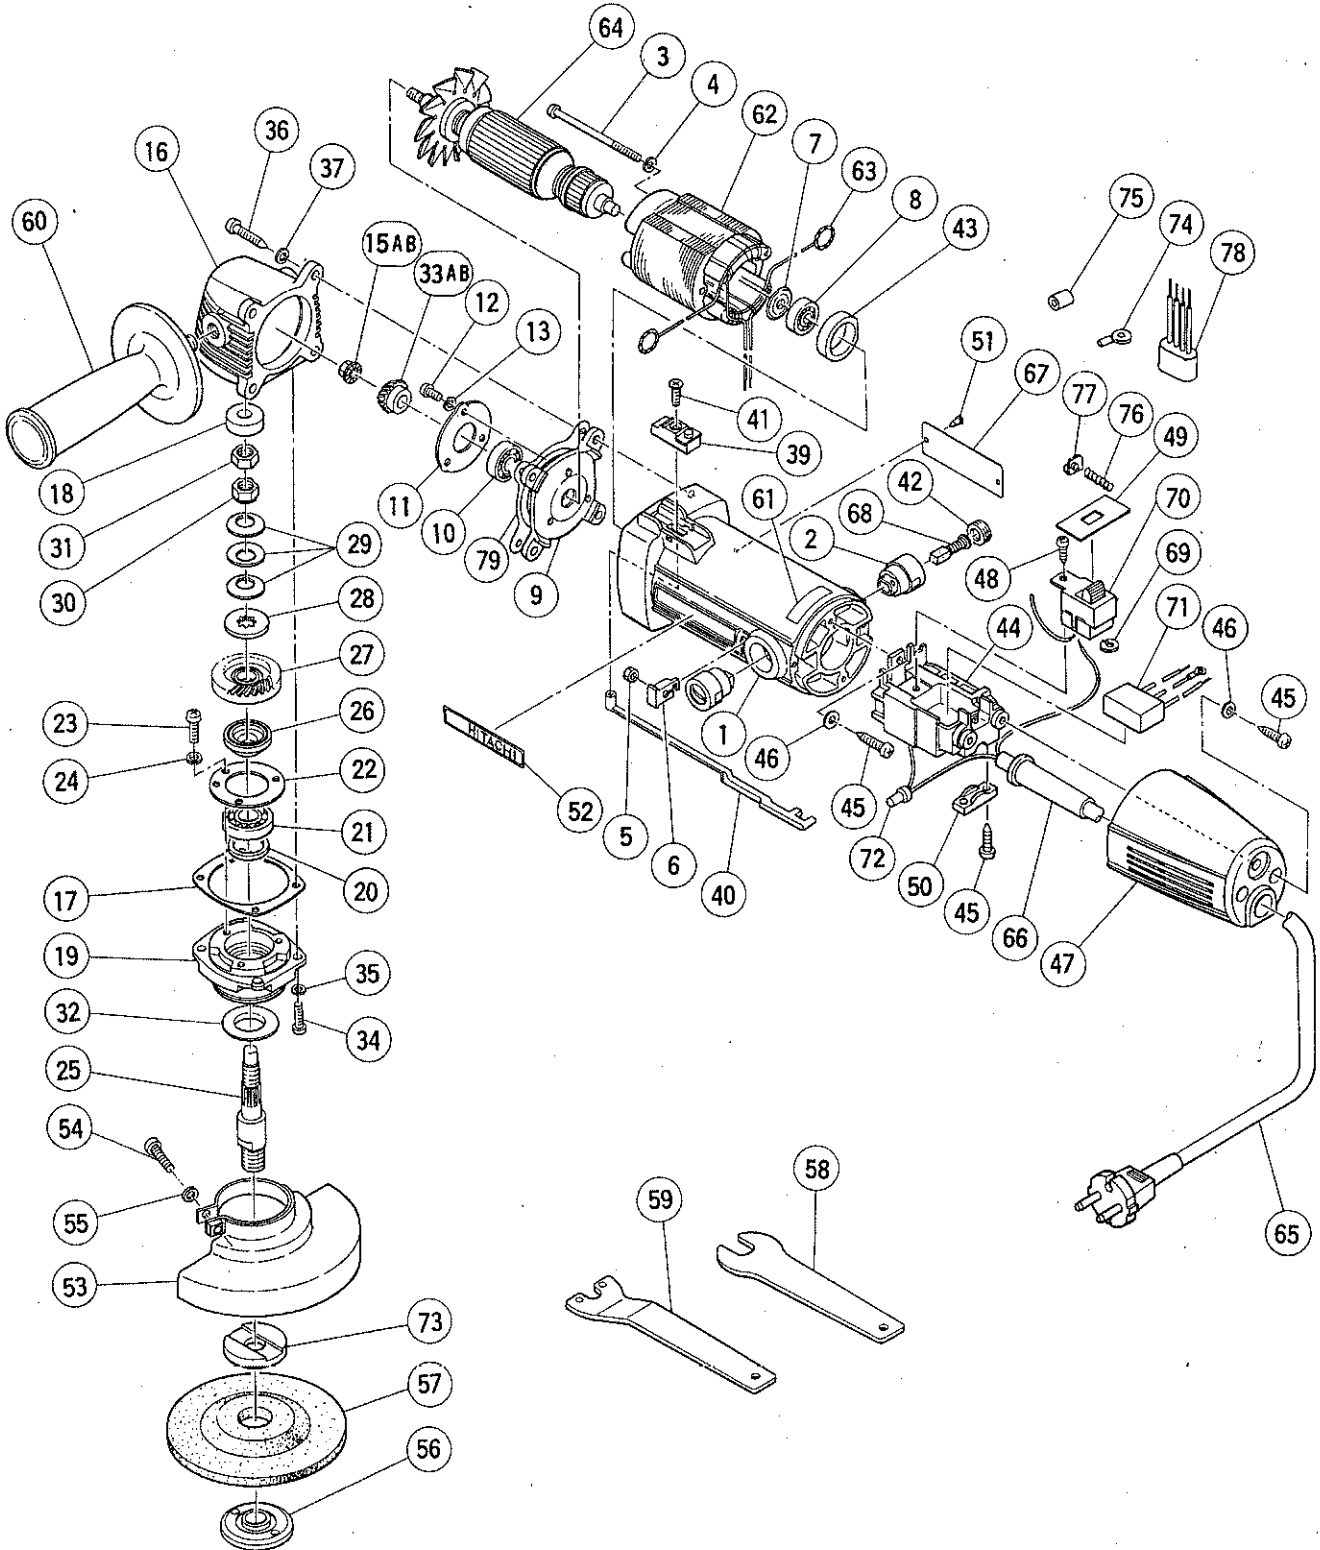

ELECTRIC TOOL PARTS LIST

■ 115mm DISC GRINDER

1986.6.20

Model PDS-115

PDS-115(E4)

PARTS

PDS-115(E4)

Item No.	Code No.	Part Name	Q'ty	Remarks
1	937800	Housing Ass'y	1	includ. 2, 42
2	937846	Brush Holder	2	
3	930176	Machine Screw M4 x 65	2	
4	949453	Spring Lock Washer	2	for M4 (10 pcs.)
5	949554	Nut M4	2	(10 pcs.)
6	937802	Nut Cover	2	
7	937706	Dust Seal	1	
8	939388	Ball Bearing (626VC2)	1	
9	937124	Inner Cover	1	
10	939291	Ball Bearing (608VVC2)	1	
11	937125	Bearing Cover (A)	1	
12	949216	Machine Screw M4 x 10	3	(10 pcs.)
13	949453	Spring Lock Washer	3	for M4 (10 pcs.)
14	940220	Woodruff Key 2.5 x 8	1	till 8, 1981
15A	937875	Flange Nut M5	1	till 8, 1981
15B	938071	Flange Nut M6	1	since 9, 1981
16	937804Z	Gear Cover	1	
17	946682	Seal Packing	1	
18	935522	Metal Bushing	1	
19	937806Z	Packing Gland	1	
20	937135	Felt Packing	1	
21	939387	Ball Bearing (6001VVCM)	1	
22	938058	Bearing Cover (B)	1	
23	949216	Machine Screw M4 x 10	3	(10 pcs.)
24	949453	Spring Lock Washer	3	for M4 (10 pcs.)
25	980331Z	Spindle	1	
26	980332Z	Slip Plate (A)	1	
27	980333Z	Gear	1	
28	980334Z	Slip Plate (B)	1	
29	980877	Belleville Spring	3	
30	980336Z	Nut (A)	1	
31	980337Z	Nut (B)	1	
32	937136	Fringer	1	
33A	936673	Pinion	1	till 8, 1981
33B	938047	Pinion	1	since 9, 1981
34	949239	Machine Screw M5 x 16	4	(10 pcs.)
35	949454	Spring Lock Washer	4	for M5 (10 pcs.)
36	937807	Tapping Screw D5 x 25	4	
37	949454	Spring Lock Washer	4	for M5 (10 pcs.)
39	937808	Slide Switch Knob	1	
40	937809	Slide Bar	1	
41	949317	Flat Hd. Screw M3 x 10	1	(10 pcs.)
42	937847	Brush Cap	2	
43	937810	Bearing Bushing	1	
44	937811	Switch Holder	1	
45	954004	Tapping Screw D4 x 16	6	
46	949423	Washer	4	for M4 (10 pcs.)
47	937812	Tail Cover	1	
48	958715	Tapping Screw D4 x 10	1	
	954017	Tapping Screw D4 x 12	1	for U.K.
49	937815	Switch Cover	1	
50	937631	Cord Clip	1	
51	932642	Rivet D2.5 x 2.8	2