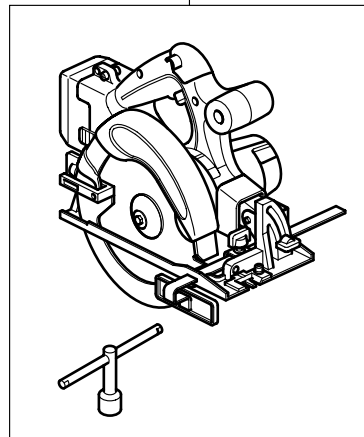

ELECTRIC TOOL PARTS LIST

■ CORDLESS KIT
Model KC 18DC

2001·7·30

(E1)

1

2

3

4