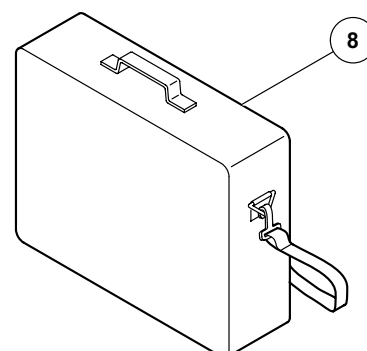

## ELECTRIC TOOL PARTS LIST

**CORDLESS COMBO KIT**  
**Model KC 10DGL**

**2009·11·6**  
**(E1)**

**PARTS**

KC 10DGL

ITEM NO.	CODE NO.	DESCRIPTION	NO. USED	REMARKS
1		MODEL DS 10DFL CORDLESS DRIVER DRILL	1	
2		MODEL CR 10DL CORDLESS RECIPROCATING SAW	1	
* 3	331-067	BATTERY BCL 1015 (EUROPE, AUS, NZL)	2	
* 3	331-065	BATTERY BCL 1015 (USA, CAN)	2	
4	943-277	HEX. BAR WRENCH 3MM	1	
5	958-185	SABER SAW BLADES NO. 5 (5 PCS.)	1	
6	318-617	SABER SAW BLADES NO. 107 150L P. 24 (5 PCS.)	1	
7		MODEL UC 10SFL CHARGER	1	
* 8	332-005	BAG (EUROPE)	1	
* 8	332-004	BAG (USA)	1	FOR USA, CAN