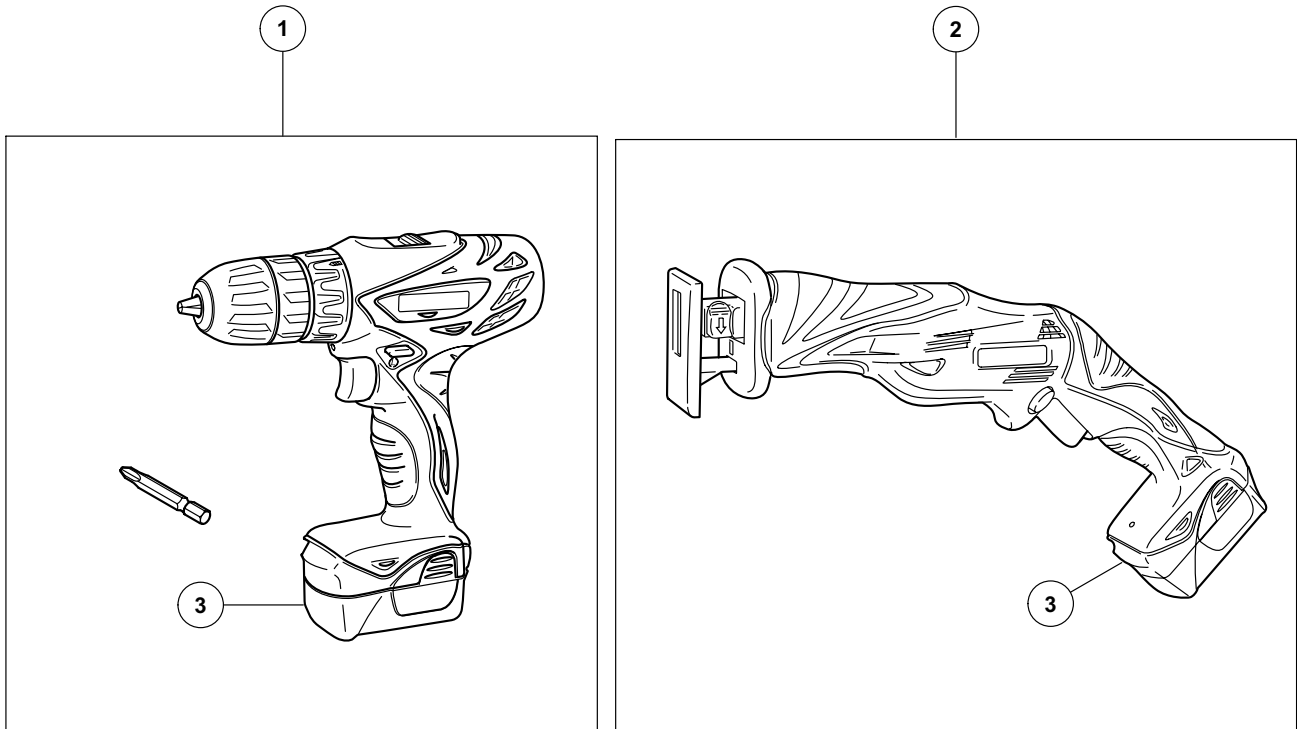

## ELECTRIC TOOL PARTS LIST

**CORDLESS COMBO KIT**  
**Model KC 10DGL**

**2009·11·6**  
**(E1)**

**PARTS**

KC 10DGL

ITEM NO.	CODE NO.	DESCRIPTION	NO. USED	REMARKS
1		MODEL DS 10DFL CORDLESS DRIVER DRILL	1	
2		MODEL CR 10DL CORDLESS RECIPROCATING SAW	1	
* 3	331-067	BATTERY BCL 1015 (EUROPE, AUS, NZL)	2	
* 3	331-065	BATTERY BCL 1015 (USA, CAN)	2	
4	943-277	HEX. BAR WRENCH 3MM	1	
5	958-185	SABER SAW BLADES NO. 5 (5 PCS.)	1	
6	318-617	SABER SAW BLADES NO. 107 150L P. 24 (5 PCS.)	1	
7		MODEL UC 10SFL CHARGER	1	
* 8	332-005	BAG (EUROPE)	1	
* 8	332-004	BAG (USA)	1	FOR USA, CAN