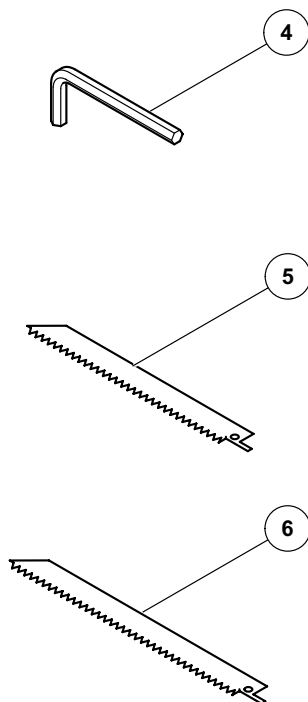

## ELECTRIC TOOL PARTS LIST

**CORDLESS COMBO KIT**  
**Model KC 10DGL**

**2009·11·6**  
**(E1)**

**PARTS**

KC 10DGL

ITEM NO.	CODE NO.	DESCRIPTION	NO. USED	REMARKS
1		MODEL DS 10DFL CORDLESS DRIVER DRILL	1	
2		MODEL CR 10DL CORDLESS RECIPROCATING SAW	1	
* 3	331-067	BATTERY BCL 1015 (EUROPE, AUS, NZL)	2	
* 3	331-065	BATTERY BCL 1015 (USA, CAN)	2	
4	943-277	HEX. BAR WRENCH 3MM	1	
5	958-185	SABER SAW BLADES NO. 5 (5 PCS.)	1	
6	318-617	SABER SAW BLADES NO. 107 150L P. 24 (5 PCS.)	1	
7		MODEL UC 10SFL CHARGER	1	
* 8	332-005	BAG (EUROPE)	1	
* 8	332-004	BAG (USA)	1	FOR USA, CAN