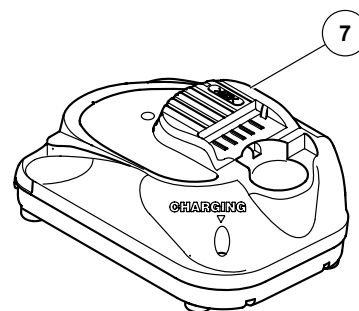

## ELECTRIC TOOL PARTS LIST

**CORDLESS COMBO KIT**  
**Model KC 10DGL**

**2009·11·6**  
**(E1)**

**PARTS**

KC 10DGL

ITEM NO.	CODE NO.	DESCRIPTION	NO. USED	REMARKS
1		MODEL DS 10DFL CORDLESS DRIVER DRILL	1	
2		MODEL CR 10DL CORDLESS RECIPROCATING SAW	1	
* 3	331-067	BATTERY BCL 1015 (EUROPE, AUS, NZL)	2	
* 3	331-065	BATTERY BCL 1015 (USA, CAN)	2	
4	943-277	HEX. BAR WRENCH 3MM	1	
5	958-185	SABER SAW BLADES NO. 5 (5 PCS.)	1	
6	318-617	SABER SAW BLADES NO. 107 150L P. 24 (5 PCS.)	1	
7		MODEL UC 10SFL CHARGER	1	
* 8	332-005	BAG (EUROPE)	1	
* 8	332-004	BAG (USA)	1	FOR USA, CAN