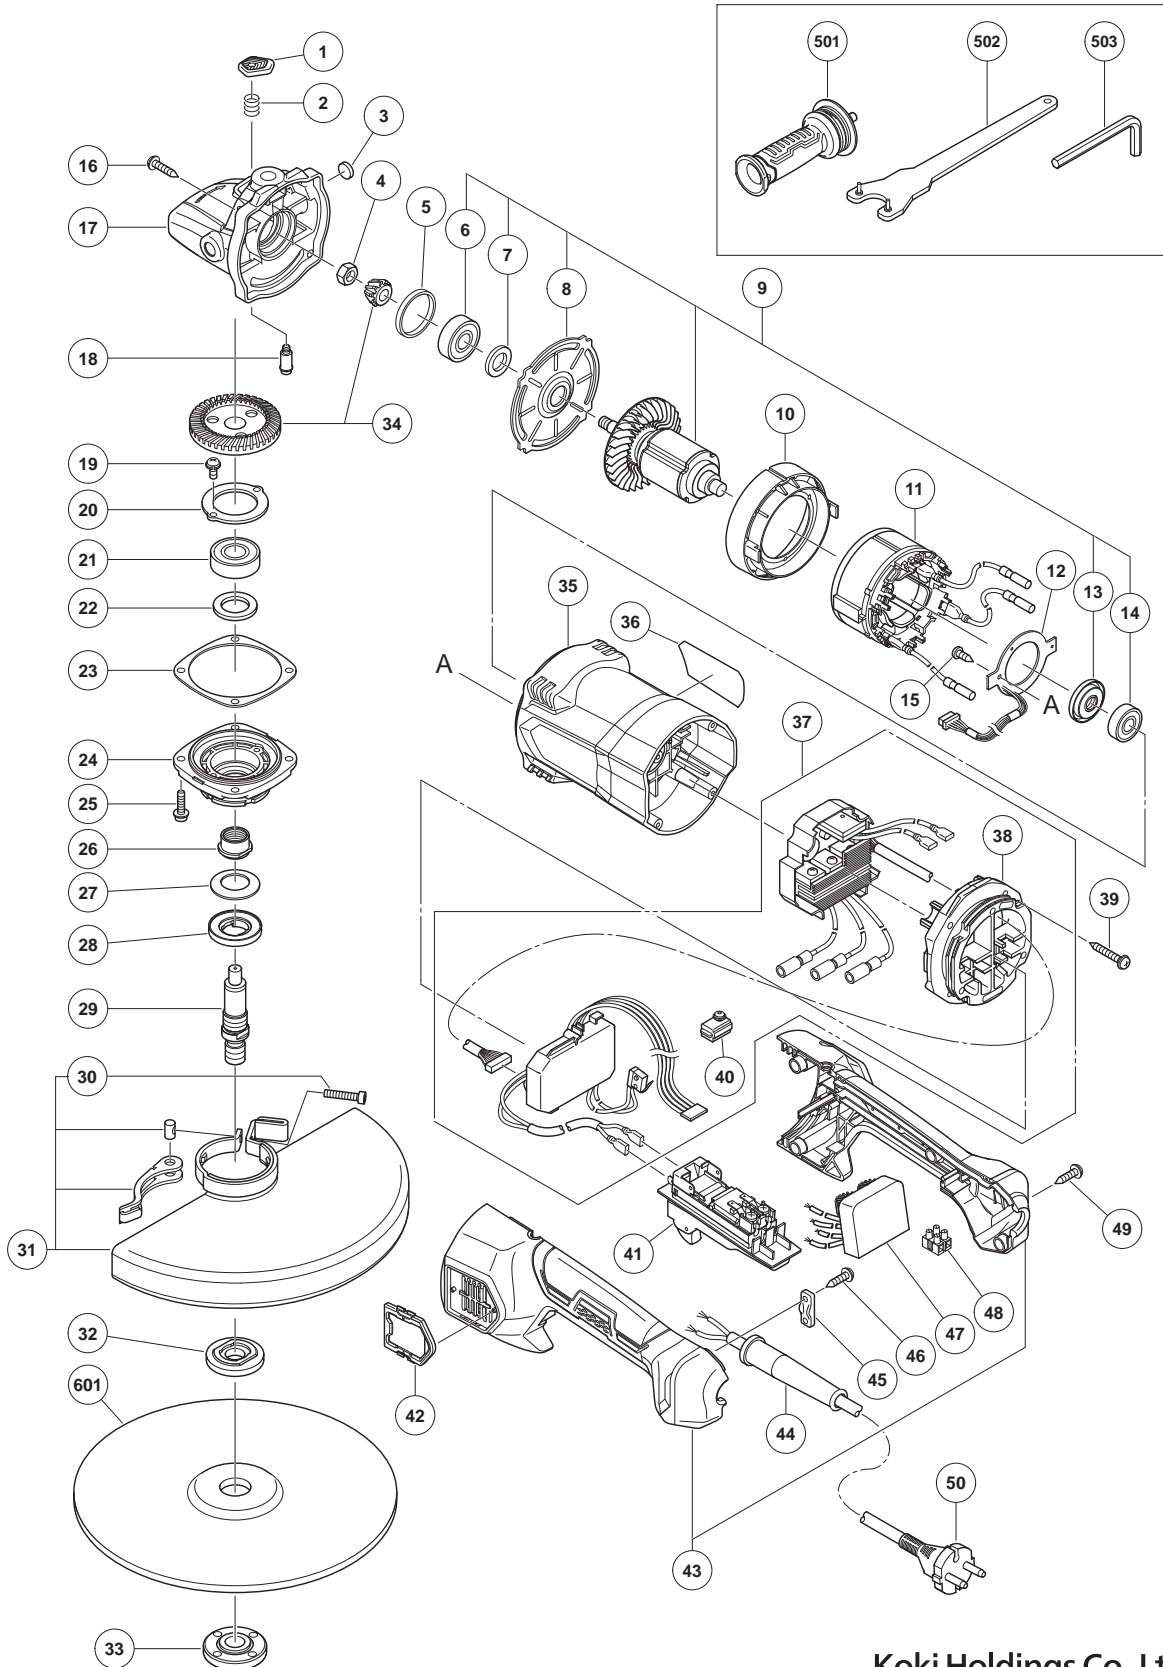

# ELECTRIC TOOL PARTS LIST

## DISC GRINDER Model G 23BYE

2018-11-29  
(E1)

**PARTS**

G 23BYE

ITEM NO.	CODE NO.	DESCRIPTION	NO. USED	REMARKS
1	337641	PUSHING BUTTON	1	
2	320219	SPRING	1	
3	315049	FELT WASHER	1	
4	949568	LOCK NUT M8 (10 PCS.)	1	
5	373942	RUBBER RING	1	
6	6201VV	BALL BEARING 6201VV	1	
7	373928	FELT PACKING (A)	1	
8	373927	BEARING HOLDER	1	
9	361098	ROTOR (A) ASS'Y	1	INCLUD.6-8,13,14
10	373943	FAN GUIDE	1	
11	341024E	STATOR 230V	1	
12	374376	SENSOR PCB (A)	1	
13	373929	DUST SEAL	1	
14	6000VV	BALL BEARING 6000VVCMP2L	1	
15	306945	TAPPING SCREW D3 X 10	1	
16	305558	TAPPING SCREW (W/FLANGE) D5 X 25 (BLACK)	4	
17	373935	GEAR COVER ASS'Y	1	INCLUD.1-3,18
18	374367	LOCK PIN	1	
19	987201	SEAL LOCK SCREW (W/SP. WASHER) M4 X 10	2	
20	373939	BEARING COVER	1	
21	6202VV	BALL BEARING 6202VVCMP2L	1	
22	373938	FELT PACKING (B)	1	
23	374372	SEAL PLATE	1	
24	373937	PACKING GLAND	1	
25	998485	HEX. SOCKET HD. BOLT (W/FLANGE) M5 X 14	4	
26	374604	SLEEVE	1	
27	374370	BELLEVILLE SPRING	1	
28	374369	SUPPORT BODY (C)	1	
29	374605	SPINDLE	1	
30	949662	HEX. SOCKET HD. BOLT M5 X 25 (10 PCS.)	1	
31	374311	WHEEL GUARD ASS'Y	1	INCLUD.30
32	374314	WHEEL WASHER (E)	1	
33	373779	WHEEL NUT M14 X 2	1	
34	373940	GEAR AND PINION SET	1	
35	374312	HOUSING	1	
36		NAME PLATE	1	
37	374962	HOLDER ASS'Y	1	INCLUD.38,40
38	374366	HOLDER	1	
39	305490	TAPPING SCREW (W/FLANGE) D4 X 30 (BLACK)	4	
40	373933	LED HOLDER	1	
41	373932	SWITCH	1	
42	373936	FILTER	2	
43	374313	HANDLE (C). (D) SET	1	
44	940778	CORD ARMOR D10.7	1	
45	960266	CORD CLIP	1	
46	984750	TAPPING SCREW (W/FLANGE) D4 X 16	1	
47	374963	FILTER PCB (A)	1	
48	373930	PILLAR TERMINAL	1	
49	305812	TAPPING SCREW (W/FLANGE) D4 X 16 (BLACK)	4	
50	500438Z	CORD	1	