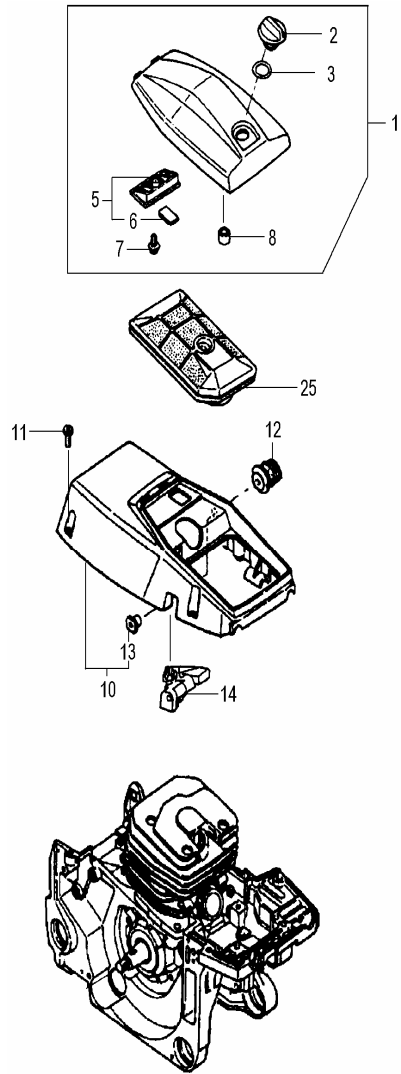

C23-08 ECV-5601 CLEANER COVER

REF. NUMBER	PARTS NUMBER	DESCRIPTION	QTY	SERIAL NUMBER
001	452-04093-90	CLEANER COVER ASS'Y	1	
002	175-32625-20	CLEANER KNOB #	1	
003	418-04093-20	CLEANER PACKING	1	
005	428-04093-80	FILTER SCREEN #	1	
006	444-04093-20	CLEANER ELEMENT A	1	
007	993-11041-012	TAPPING SCREW 4X10	1	
008	486-04093-20	RUBBER CAP	1	
010	016-04093-90	CYLINDER COVER ASS'Y	1	
011	683-32625-20	SPECIAL SCREW M5X14	5	
012	213-32625-80	HANDLE DAMPER COMP.	1	
013	381-04093-20	SPECIAL NUT #	1	
014	191-32625-20	GROMMET	1	
025	420-04093-80	CLEANER ELEMENT COMP.	1