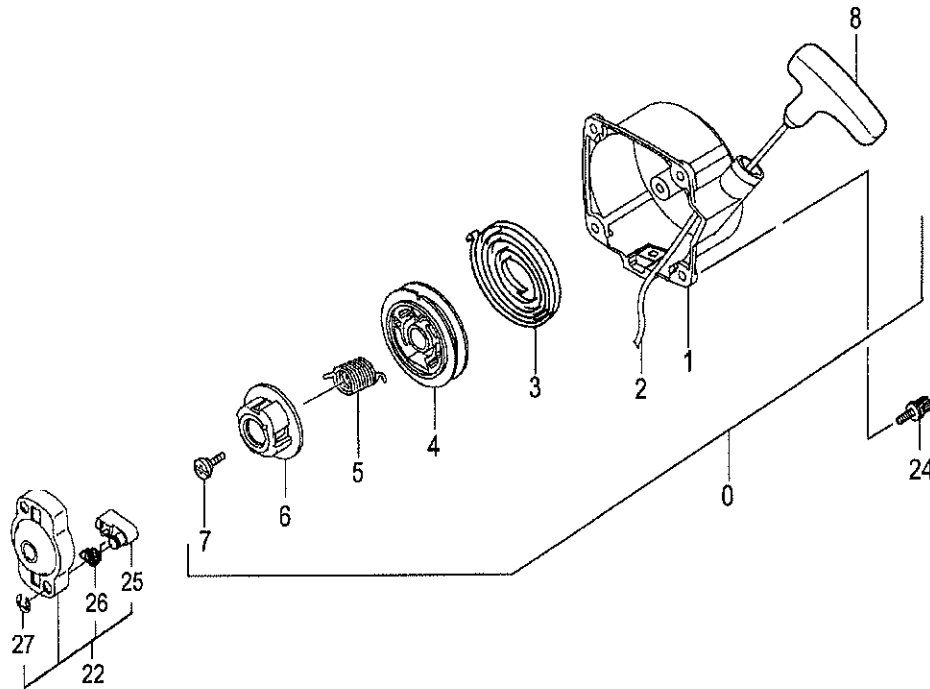

S43-03 ENGINE-1

REF. NUMBER	PARTS NUMBER	DESCRIPTION	Q'TY	REMARKS /SERIAL NO.
S43-03 ENGINE-1				
080	668-9895	INLET MANIFOLD GASKET	1	
081	668-9972	INSULATOR SET	1	
082	669-5515	HEX. HOLE BOLT 5X25WS	2	
085	668-4615	CARBURETOR GASKET	1	
086	669-1281	CHOKE LEVER 1.5	1	
088	669-0120	CLEANER BODY COMP.	1	
089	669-0365	CLEANER SPONGE	1	
090	669-0421	CLEANER COVER ASS'Y	1	
091	669-0384	COVER FIXING BOLT	1	
094	669-5353	SCREW 5X57/S	2	
096	668-4864	SMALL WASHER 5	2	
098	669-0519	CARBURETOR SET WYJ-431	1	
099	669-1239	CHOKE CONTROL LEVER	1	
100	669-1602	TANK WHT	1	
108	668-9681	BRAKE SHAFT WASHER	1	
109	669-2244	COLLAR 5.8	3	
110	668-4627	RETURN GROMMET	1	
111	668-4626	FUEL PIPE 3X5X65	1	
112	668-4620	PUMP FILTER BODY COMP.	1	
113	668-4619	CLIP,6.3 DIA.	1	
114	668-4618	FUEL PIPE ASS'Y	1	
115	668-4634	HEX.HOLE BOLT 5X20/PS	1	
116	669-5504	HEX.HOLE BOLT 5X16/PS	2	
117	668-5049	TANK CAP ASS'Y	1	
118	669-5280	TAP SCREW 4X14 P	1	
119	668-5070	BOLT WASHER M4	1	
120	668-4616	CARBURETOR GASKET	1	For Russia
125	669-0520	CARBURETOR SET WYJ-437	1	For Russia
200	668-4625	TANK CAP CHAIN	1	

S43-05 RECOIL STARTER

REF. NUMBER	PARTS NUMBER	DESCRIPTION	Q'TY	REMARKS /SERIAL NO.
S43-05 RECOIL STARTER				
000	668-4672	RECOIL STARTER BODY ASS'Y	1	
001	668-4673	RECOIL STARTER BODY COMP.	1	
002	668-4674	STARTER ROPE 3.5X860	1	
003	668-4675	RECOIL SPRING	1	
004	668-4676	STARTER ROPE REEL	1	
005	668-4677	DUMPER SPRING	1	
006	668-4678	CAM PLATE	1	
007	668-4679	SET SCREW	1	
008	668-4680	STARTER HANDLE	1	
022	668-4681	STARTER PULLEY ASS'Y	1	
024	669-5508	HEX. HOLE BOLT 4X18WS	2	
025	668-4685	STARTER PAWL	2	
026	668-4684	STARTER PAWL SPRING	2	
027	668-4683	STOP RING E-5	2	