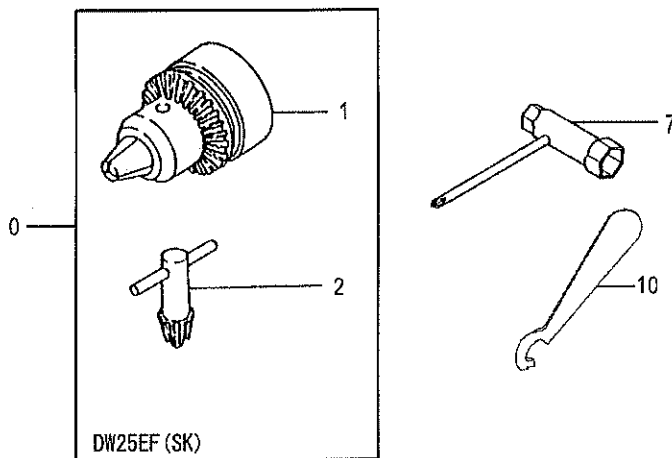

S43-09 ACCESSORIES/TOOLS

REF. NUMBER	PARTS NUMBER	DESCRIPTION	Q'TY	REMARKS /SERIAL NO.
S43-09 ACCESSORIES/TOOLS				
000	668-6372	CHUCK HANDLE SET	1	
001	668-6377	DRILL CHUCK ASS'Y	1	
002	668-6410	CHUCK HANDLE COMP.	1	
007	668-5999	COBI BOX SPANNER 10X19	1	
010	669-3647	SPECIAL WRENCH 31	1