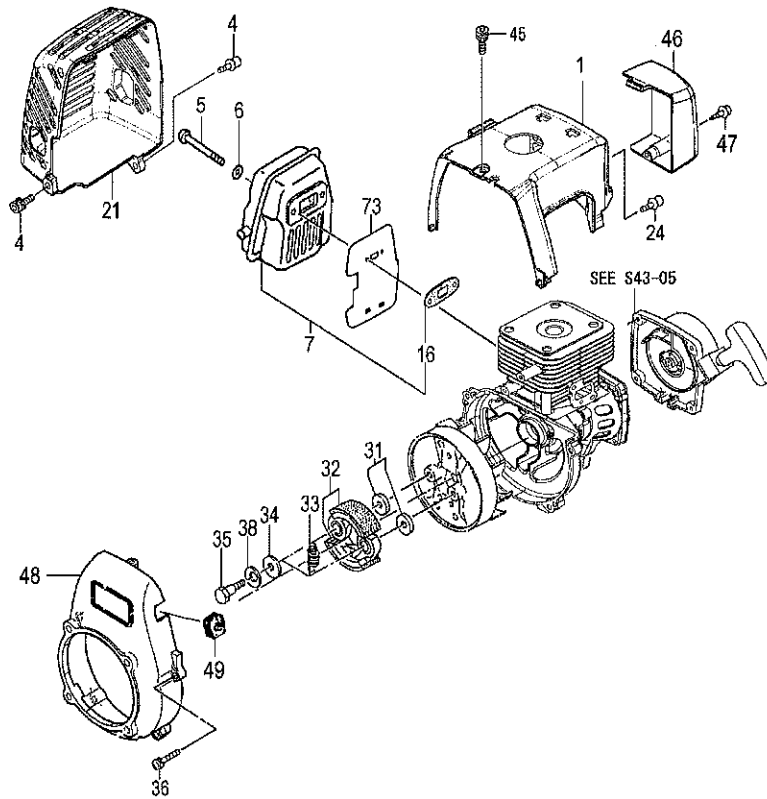

S43-04 ENGINE-2

REF. NUMBER	PARTS NUMBER	DESCRIPTION	Q'TY	REMARKS /SERIAL NO.
S43-04 ENGINE-2				
001	668-5690	CYLINDER COVER	1	
004	669-5504	HEX.HOLE BOLT 5X16/PS	2	
005	668-4638	HEX. HOLE BOLT M6X55	2	
006	668-4639	WASHER 6	2	
007	669-2501	MUFFLER SET	1	
016	669-2732	MUFFLER GASKET	1	
021	669-2815	MUFFLER PROTECTOR OR	1	
024	669-5508	HEX. HOLE BOLT 4X18WS	2	
031	668-4642	CLUTCH WASHER B	2	
032	668-4643	CLUTCH SHOE COMP.	2	
033	668-4644	CLUTCH SPRING	1	
034	668-4645	CLUTCH PLATE A 0.5	2	
035	668-4646	STEP BOLT	2	
036	668-4647	HEX.HOLE BOLT M5X18/WS	3	
038	668-4648	BENT WASHER 8	2	
045	668-4682	HEX.HOLE BOLT 4X15/PS	1	
046	668-7214	DEFLECTOR	1	
047	668-4751	TAPPING SCREW 4X14	1	
048	668-7038	FAN CASE COMP OR	1	
049	668-8057	PRIMARY CORD GROMMET	1	
073	668-7264	HEAT SHIELD	1