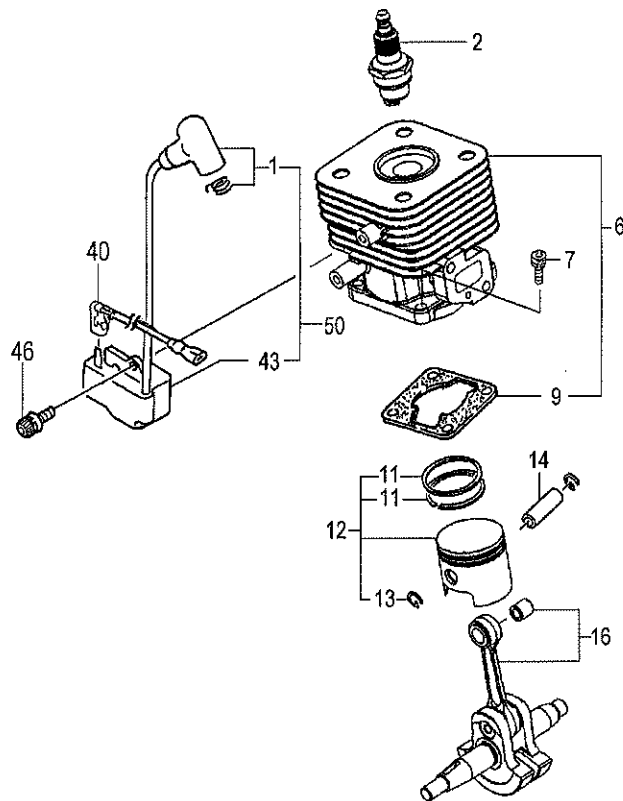

S43

(For Europe/Russia)

DW25EF(SK)
DW25EF(SKN)

Serial No.

S43-01 CYLINDER/PISTON/CRANK SHAFT

REF. NUMBER	PARTS NUMBER	DESCRIPTION	Q'TY	REMARKS /SERIAL NO.
S43-01 CYLINDER/PISTON/CRANK SHAFT				
001	668-4894	PLUG CAP ASS'Y	1	For Europe For Russia
002	668-5086	SPARK PLUG BPMR6A	1	
002	668-5768	SPARK PLUG, RCJ8Y	1	
006	668-5493	CYLINDER SET	1	
007	668-4586	HEX.HOLE BOLT M5X18/S	4	
009	668-5750	CYLINDER GASKET T=1.0	1	
011	668-6121	PISTON RING	2	
012	668-5902	PISTON SET	1	
013	668-4590	PISTON PIN CIRCLIP	2	
014	668-4591	PISTON PIN	1	
016	668-6219	CRANK SHAFT COMP.	1	
040	668-7836	STOP CORD B 190M	1	
043	668-7685	IGNITION COIL COMP.	1	
046	668-4599	HEX.HOLE BOLT M4X18/WS	2	
050	668-7686	IGNITION COIL ASS'Y	1	

S43-05 RECOIL STARTER

REF. NUMBER	PARTS NUMBER	DESCRIPTION	Q'TY	REMARKS /SERIAL NO.
S43-05 RECOIL STARTER				
000	668-4672	RECOIL STARTER BODY ASS'Y	1	
001	668-4673	RECOIL STARTER BODY COMP.	1	
002	668-4674	STARTER ROPE 3.5X860	1	
003	668-4675	RECOIL SPRING	1	
004	668-4676	STARTER ROPE REEL	1	
005	668-4677	DUMPER SPRING	1	
006	668-4678	CAM PLATE	1	
007	668-4679	SET SCREW	1	
008	668-4680	STARTER HANDLE	1	
022	668-4681	STARTER PULLEY ASS'Y	1	
024	669-5508	HEX. HOLE BOLT 4X18WS	2	
025	668-4685	STARTER PAWL	2	
026	668-4684	STARTER PAWL SPRING	2	
027	668-4683	STOP RING E-5	2	