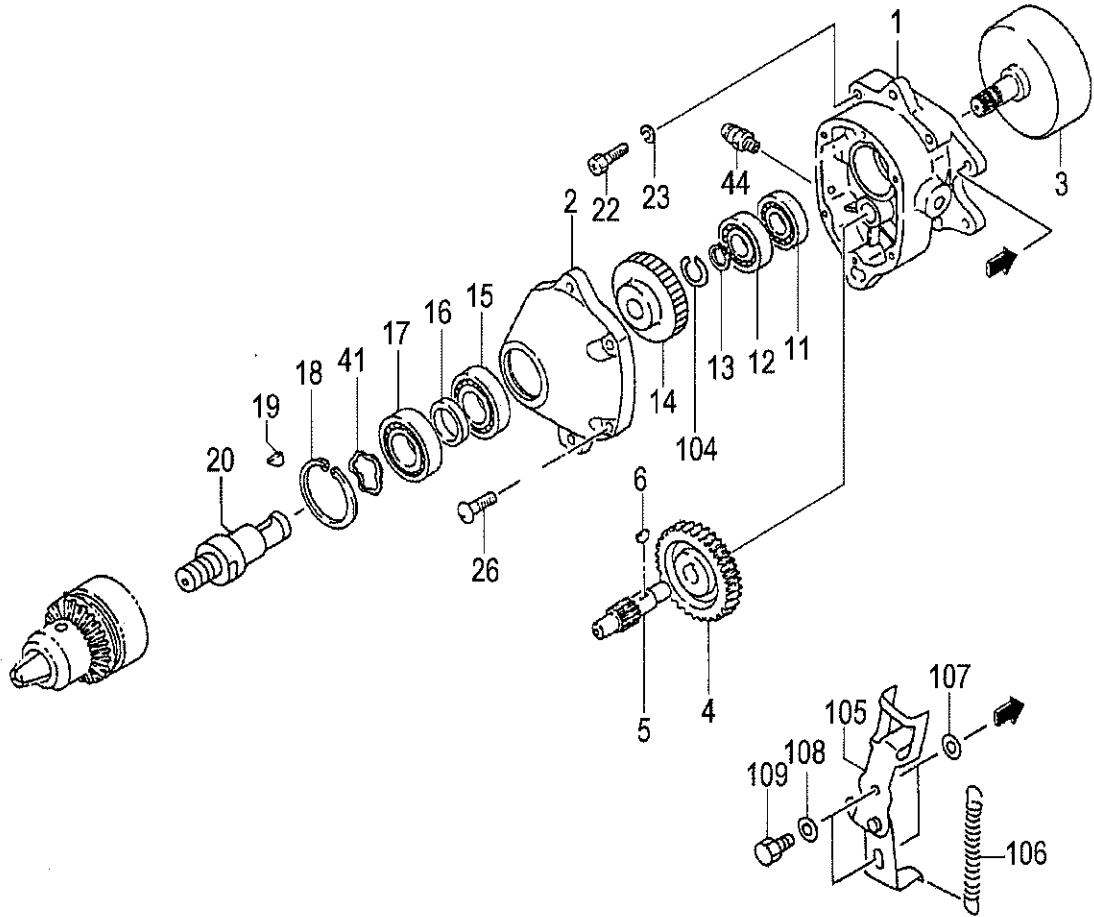

S43-07 GEAR CASE

REF. NUMBER	PARTS NUMBER	DESCRIPTION	Q'TY	REMARKS /SERIAL NO.
S43-07 GEAR CASE				
001	668-5578	GEAR CASE A COMP.	1	
002	668-5593	GEAR CASE B COMP.	1	
003	668-8210	CLUTCH HOUSING COMP.	1	
004	668-5656	GEAR 2	1	
005	668-5702	GEAR 3	1	
006	668-6454	WOOD-RUFF KEY 3X10X3.7	1	
011	669-5532	BALL BEARING #6001Z, 28MM/OD	1	
012	669-5534	BALL BEARING #16001	1	
013	669-5282	STOP RING C 11, OUTER	1	
014	668-5788	GEAR 4	1	
015	669-5587	BALL BEARING #7202B, 35MM/OD	1	
016	668-6065	WASHAER C 5.0	1	
017	669-5559	BALL BEARING #6202Z, 35MM/OD	1	
018	669-5296	STOP RING C-35, INNER	1	
019	668-6455	WOOD-RUFF KEY 3X13X5	1	
020	668-5824	DRIVE SHAFT	1	
022	669-5022	PLUS BOLT 6X30	2	
023	669-5219	S.WASHER 6	2	
026	669-5339	SCREW 5X18/S	4	
041	669-5206	WAVE WASHER B.B 35	1	
044	668-8643	GREASE NIPPLE COMP.	1	
104	669-5283	STOP RING C-13, OUTER	1	
105	668-9992	LOCK LEVER COMP.	1	
106	668-9998	LOCK LEVER SPRING	1	
107	668-7942	SPECIAL WASHER	2	
108	668-5103	BOLT WASHER M7	2	
109	669-3366	STEP BOLT	2