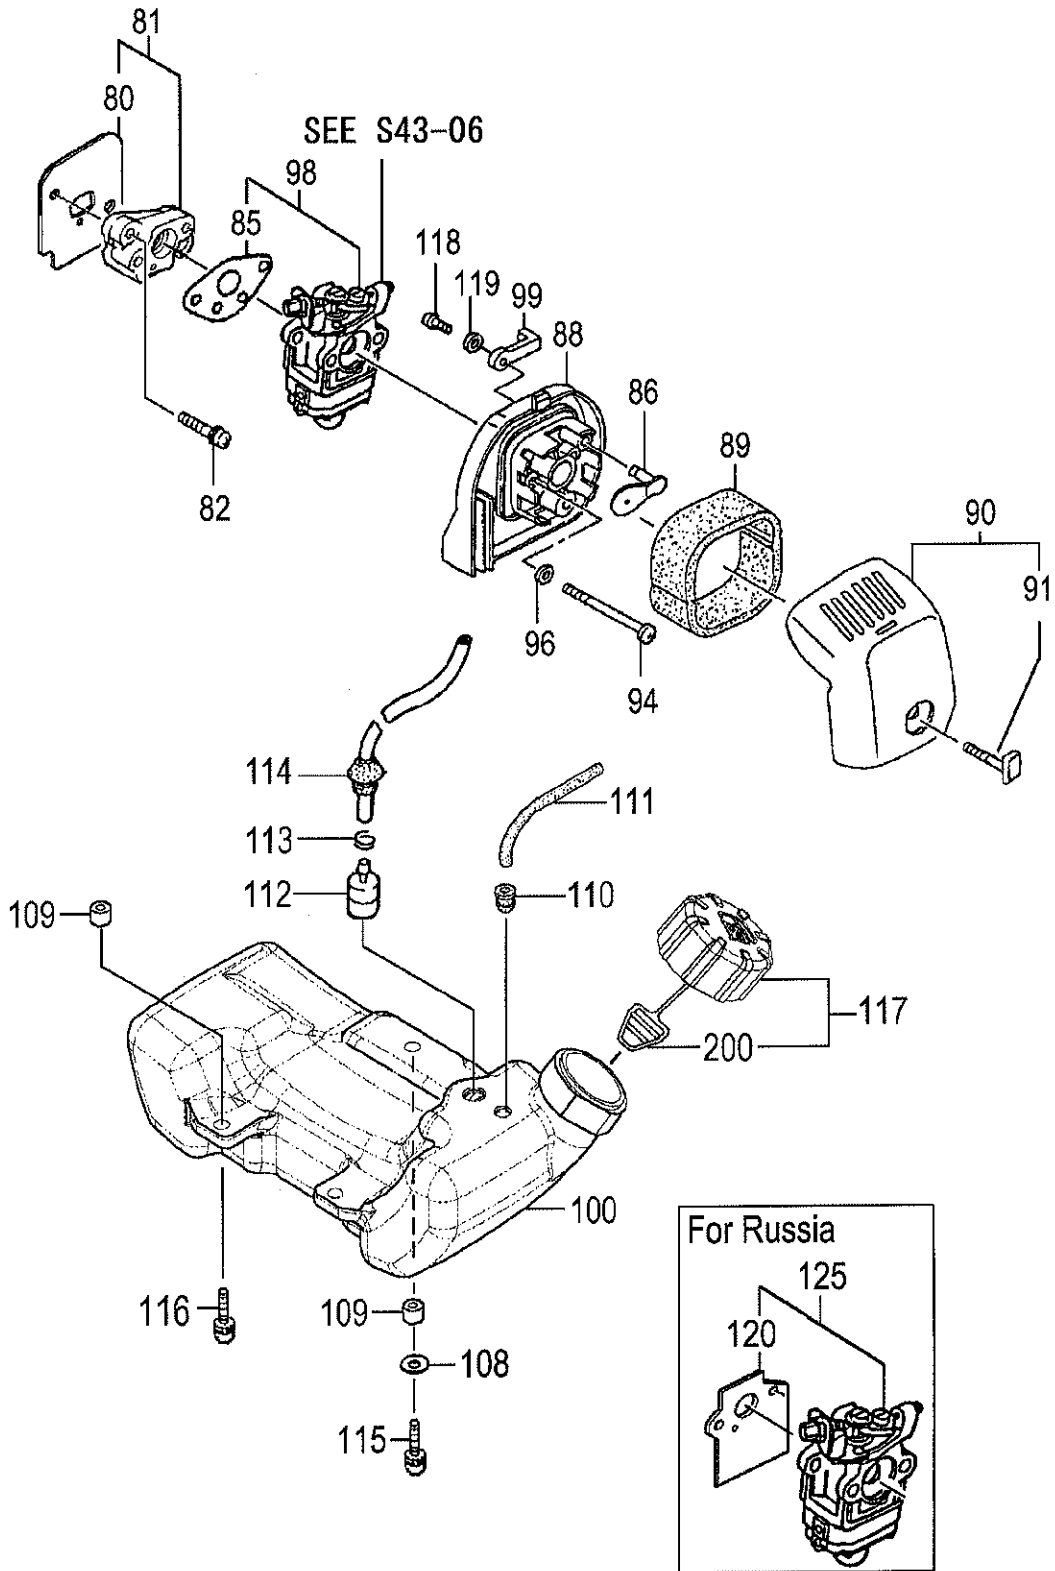

S43-03 ENGINE-1

REF. NUMBER	PARTS NUMBER	DESCRIPTION	Q'TY	REMARKS /SERIAL NO.
S43-03 ENGINE-1				
080	668-9895	INLET MANIFOLD GASKET	1	
081	668-9972	INSULATOR SET	1	
082	669-5515	HEX. HOLE BOLT 5X25WS	2	
085	668-4615	CARBURETOR GASKET	1	
086	669-1281	CHOKE LEVER 1.5	1	
088	669-0120	CLEANER BODY COMP.	1	
089	669-0365	CLEANER SPONGE	1	
090	669-0421	CLEANER COVER ASS'Y	1	
091	669-0384	COVER FIXING BOLT	1	
094	669-5353	SCREW 5X57/S	2	
096	668-4864	SMALL WASHER 5	2	
098	669-0519	CARBURETOR SET WYJ-431	1	
099	669-1239	CHOKE CONTROL LEVER	1	
100	669-1602	TANK WHT	1	
108	668-9681	BRAKE SHAFT WASHER	1	
109	669-2244	COLLAR 5.8	3	
110	668-4627	RETURN GROMMET	1	
111	668-4626	FUEL PIPE 3X5X65	1	
112	668-4620	PUMP FILTER BODY COMP.	1	
113	668-4619	CLIP,6.3 DIA.	1	
114	668-4618	FUEL PIPE ASS'Y	1	
115	668-4634	HEX.HOLE BOLT 5X20/PS	1	
116	669-5504	HEX.HOLE BOLT 5X16/PS	2	
117	668-5049	TANK CAP ASS'Y	1	
118	669-5280	TAP SCREW 4X14 P	1	
119	668-5070	BOLT WASHER M4	1	
120	668-4616	CARBURETOR GASKET	1	For Russia
125	669-0520	CARBURETOR SET WYJ-437	1	For Russia
200	668-4625	TANK CAP CHAIN	1