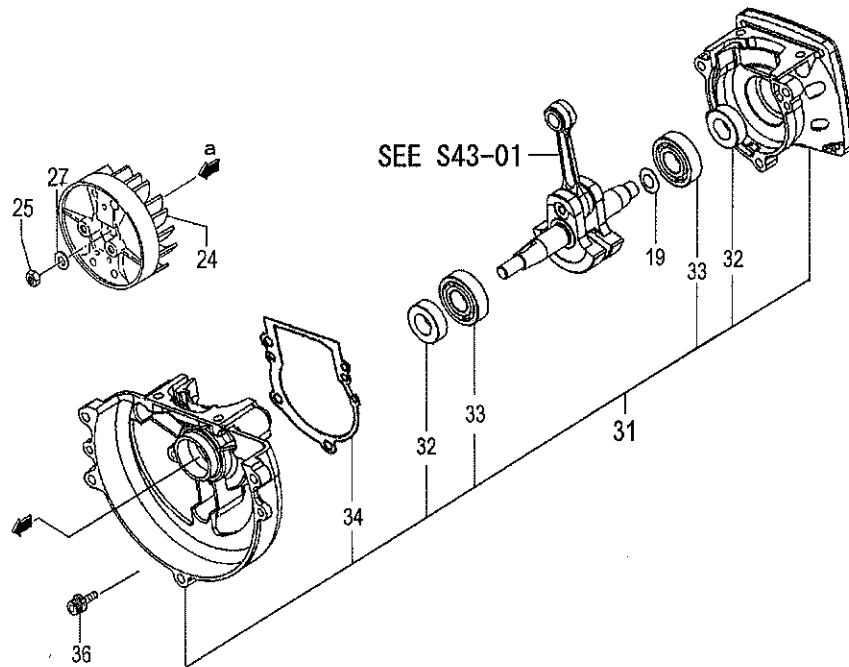

S43

(For Europe/Russia)

DW25EF(SK)
DW25EF(SKN)

Serial No.

S43-01 CYLINDER/PISTON/CRANK SHAFT

REF. NUMBER	PARTS NUMBER	DESCRIPTION	Q'TY	REMARKS /SERIAL NO.
S43-01 CYLINDER/PISTON/CRANK SHAFT				
001	668-4894	PLUG CAP ASS'Y	1	For Europe For Russia
002	668-5086	SPARK PLUG BPMR6A	1	
002	668-5768	SPARK PLUG, RCJ8Y	1	
006	668-5493	CYLINDER SET	1	
007	668-4586	HEX.HOLE BOLT M5X18/S	4	
009	668-5750	CYLINDER GASKET T=1.0	1	
011	668-6121	PISTON RING	2	
012	668-5902	PISTON SET	1	
013	668-4590	PISTON PIN CIRCLIP	2	
014	668-4591	PISTON PIN	1	
016	668-6219	CRANK SHAFT COMP.	1	
040	668-7836	STOP CORD B 190M	1	
043	668-7685	IGNITION COIL COMP.	1	
046	668-4599	HEX.HOLE BOLT M4X18/WS	2	
050	668-7686	IGNITION COIL ASS'Y	1	

S43-02 CRANK CASE

REF. NUMBER	PARTS NUMBER	DESCRIPTION	Q'TY	REMARKS /SERIAL NO.
S43-02 CRANK CASE				
019	668-4604	GEAR SHAFT SHIM 0.20	V	
019	668-4605	GEAR SHAFT SHIM 0.30	V	
024	668-7384	MAGNETO ROTOR COMP.	1	
025	668-4612	HEX.NUT M8	1	
027	668-4611	WASHER M8	1	
031	668-4905	CRANK CASE ASS'Y	1	
032	668-4607	OIL SEAL TB 12227	2	
033	668-4608	BALL BEARING 6001 C3	2	
034	668-4904	CRANK CASE GASKET	1	
036	668-4903	HEX.HOLE BOLT M5X16/S	4	

S43-05 RECOIL STARTER

REF. NUMBER	PARTS NUMBER	DESCRIPTION	Q'TY	REMARKS /SERIAL NO.
S43-05 RECOIL STARTER				
000	668-4672	RECOIL STARTER BODY ASS'Y	1	
001	668-4673	RECOIL STARTER BODY COMP.	1	
002	668-4674	STARTER ROPE 3.5X860	1	
003	668-4675	RECOIL SPRING	1	
004	668-4676	STARTER ROPE REEL	1	
005	668-4677	DUMPER SPRING	1	
006	668-4678	CAM PLATE	1	
007	668-4679	SET SCREW	1	
008	668-4680	STARTER HANDLE	1	
022	668-4681	STARTER PULLEY ASS'Y	1	
024	669-5508	HEX. HOLE BOLT 4X18WS	2	
025	668-4685	STARTER PAWL	2	
026	668-4684	STARTER PAWL SPRING	2	
027	668-4683	STOP RING E-5	2	