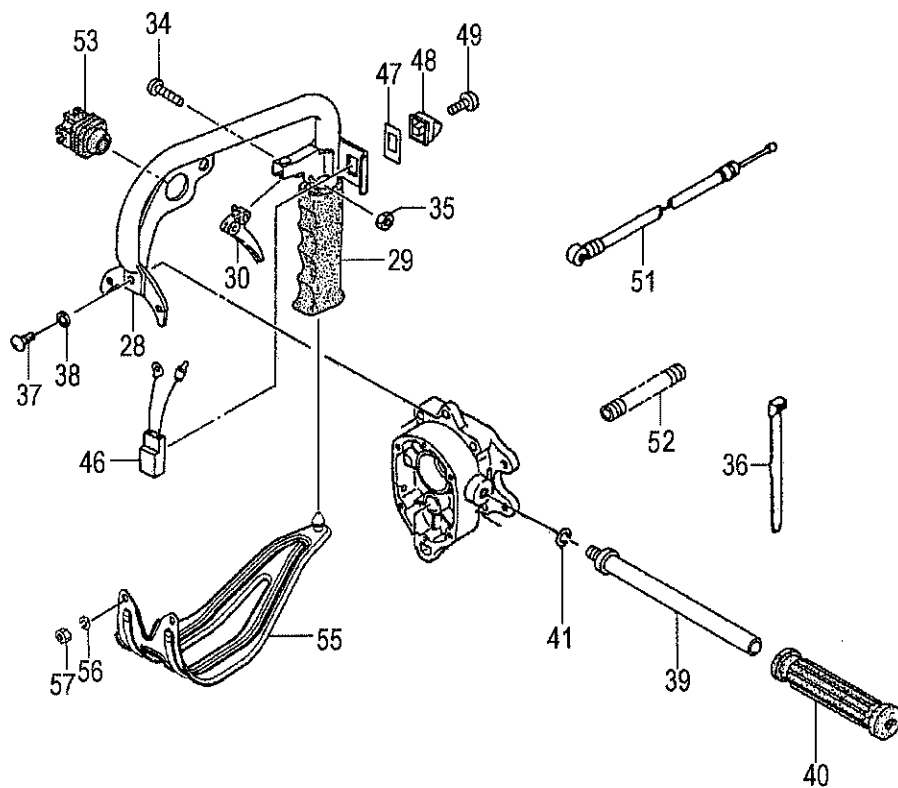

S43-08 HANDLE

REF. NUMBER	PARTS NUMBER	DESCRIPTION	Q'TY	REMARKS /SERIAL NO.
S43-08 HANDLE				
028	668-8369	HANDLE COMP.A	1	
029	668-7624	HANDLE GRIP A	1	
030	668-6799	THROTTLE LEVER	1	
034	669-4896	SCREW 5X25	1	
035	668-4965	NUT M5	1	
036	668-8015	CORD CLAMP	2	
037	669-5019	PLUS BOLT 6X16	1	
038	669-5219	S.WASHER 6	1	
039	668-8372	HANDLE COMP. B	1	
040	668-6350	HANDLE GRIP	1	
041	669-5225	S.WASHER 10	1	
046	668-7431	STOP SWITCH COMP.	1	
047	669-4589	STOP BUTTON MARK	1	
048	668-8366	BUTTON STOP	1	
049	668-4913	SCREW 3X10	1	
051	669-3987	THROTTLE WIRE 370+45.5	1	
052	668-7532	CORRUGATED TUBE 7X290L	1	
053	668-7420	CHUCK HANDLE HOLDER	1	
055	668-8404	HANDLE SUPPORT COMP.	1	
056	669-5219	S.WASHER 6	2	
057	668-4792	NUT M6	2