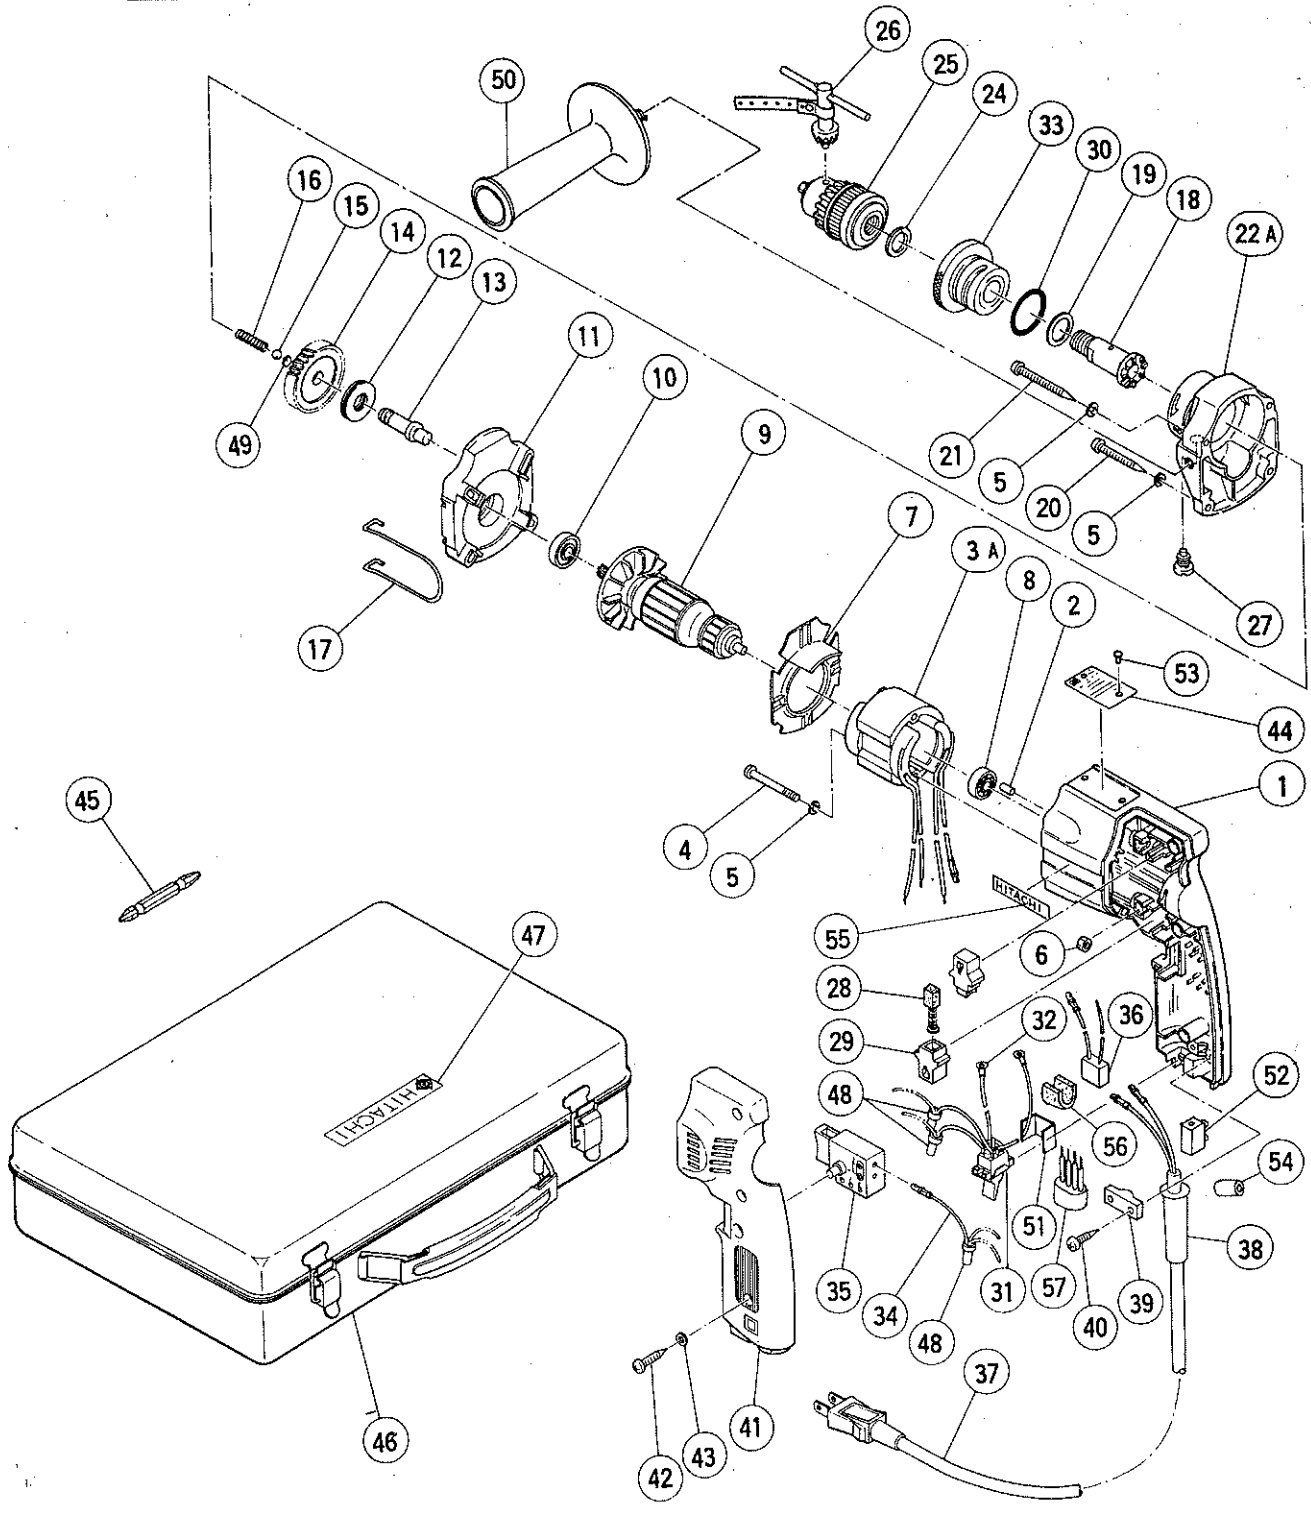

ELECTRIC TOOL PARTS LIST

■ SUPER DRILL
Model DR-10

1987·10·30
DR-10(E5)

PARTS

DR-10(E5)

Item No.	Code No.	Part Name	Q'ty	Remarks
1	—	Housing	1	See alternative parts
2	931701	Bearing Lock	1	
3A	—	Stator	1	See alternative parts
4	949228	Machine Screw M4 x 40	2	(10 pcs.)
5	949453	Spring Lock Washer	6	for M4 (10 pcs.)
6	949554	Nut M4	2	(10 pcs.)
7	950504	Fan Guide	1	
8	939239	Ball Bearing (626VVC2)	1	
9	—	Armature	1	See alternative parts
10	939291	Ball Bearing (608VVC2)	1	
11	950507	Inner Cover	1	
12	950508	Thrust Needle Bearing (NTN AS1101)	1	
13	950509	Gear Shaft	1	
14	950510	Gear	1	
15	959154	Steel Ball D5.55	1	(10 pcs.)
16	943614	Spring (A)	1	
17	950511	Hook	1	
18	950512	Spindle	1	
19	950513	Washer	2	
20	950514	Tapping Screw D4 x 40	2	
21	950515	Tapping Screw D4 x 50	2	
22A	950516	Gear Cover	1	
24	950518	Washer	1	till 3, 1978
25	950271	Drill Chuck 10VLA	1	includes 26
26	930119	Chuck Wrench 6.5G	1	
27	950519	Stop Screw	1	
28	—	Carbon Brush	2	See alternative parts
29	—	Brush Holder	2	See alternative parts
30	873731	O-Ring	1	
31	—	Reversing Switch Ass'y	1	See alternative parts
32	960356	Terminal (A)	2	(10 pcs.)
33	950521	Clutch Ring Ass'y	1	includes 30
34	950522	Internal Wire	1	
35	—	Switch	1	See alternative parts
36	—	Noise Suppressor	1	See alternative parts
37	—	Cord	1	See alternative parts
38	—	Cord Armor	1	See alternative parts
39	937631	Cord Clip	1	
40	954004	Tapping Screw D4 x 16	2	
41	950527	Handle Cover	1	
42	956384	Tapping Screw D4 x 20	3	
43	949423Z	Washer	3	for M4 (10 pcs.)
44	—	Name Plate	1	
45	955654	⊕ Drive Bit No. 2 70 mm	1	
46	950531Z	Case	1	
47	945251	HITACHI Label	1	
48	—	Connector	1	See alternative parts
49	950539	Plate	1	
50	954672	Side Handle	1	
51	940542	Switch Insulator	1	
52	—	Pillar Terminal	1~3	See alternative parts
53	—	Rivet	2	See alternative parts
54	—	Tube (D)	2	See alternative parts