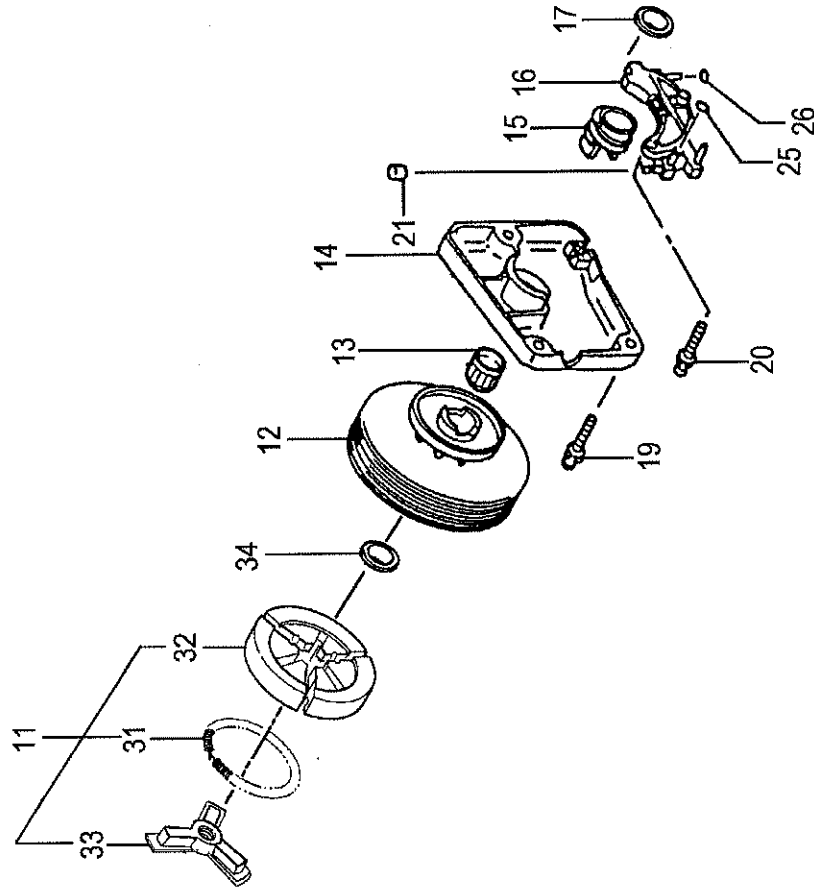

C06-03

CS40EK CLUTCH/OIL PUMP

REF. NUMBER	PARTS NUMBER	DESCRIPTION	QTY	SERIAL NUMBER
011	668-8489	CLUTCH ASS'Y, M9	1	
012	668-9009	CLUTCH HOUSING COMP. 1	1	
013	669-5606	NEEDLE BEARING KT1114	1	
014	668-6755	OIL PUMP COVER	1	
015	668-6640	SCREW GEAR COMP.	1	
016	668-7331	OIL PUMP COMP.	1	
017	668-6452	PINION WASHER 1T	1	
019	669-5403	SMALL SCREW 4X12WS	3	
020	669-5407	HIGH TENSION SCREW 4X	2	
021	668-6661	RELEASE VALVE	1	
025	669-5659	O-RING S-3	1	
026	669-5661	O-RING P-5	1	
031	668-9426	CLUTCH SPRING	1	
032	668-9493	CLUTCH SHOE	3	
033	668-9497	CLUTCH BOSS	1	
034	668-9642	CLUTCH WASHER B	1