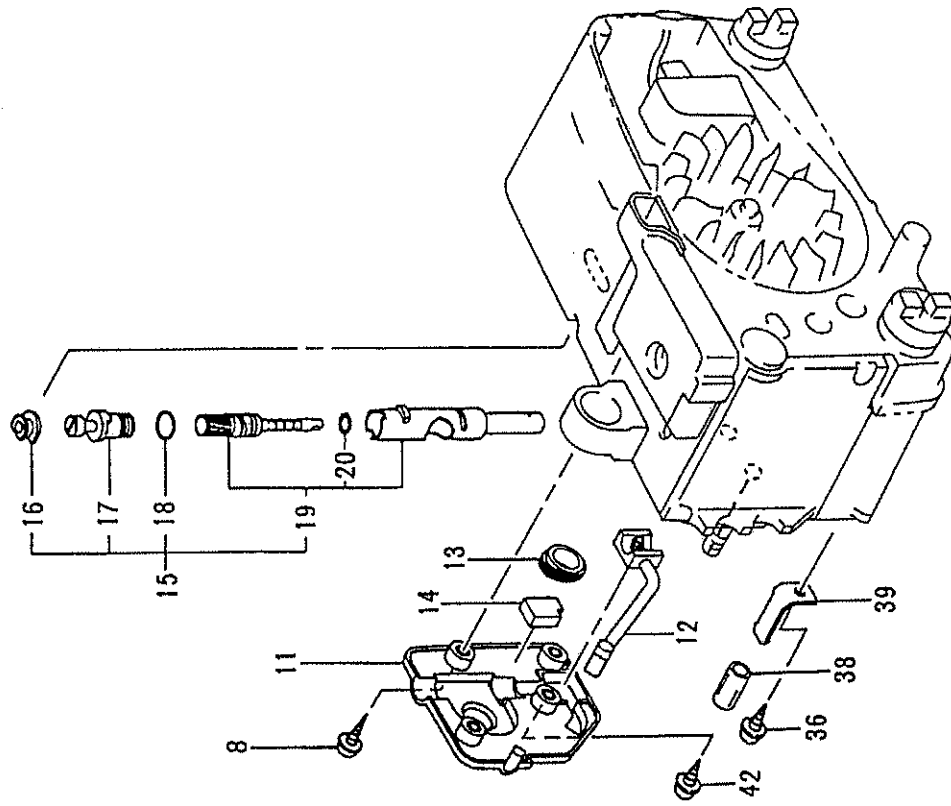

C05-09 CE35EJ OIL PUMP

REF. NUMBER	PARTS NUMBER	DESCRIPTION	Q'TY	SERIAL NUMBER
008	669-5416	SCREW 5X14WS	2	
011	668-6763	OIL PUMP COVER	1	
012	669-1223	OIL PIPE A	1	
013	668-6644	SCREW GEAR	1	
014	669-1400	AIR VENT SPONGE	1	
015	668-7324	OIL PUMP ASS'Y	1	
016	669-0954	OIL ADJUST GROMMET	1	
017	669-1074	OIL PUMP ADJUSTER	1	
018	669-5663	O-RING P-6	1	
019	668-6681	OIL PUMP CASE SET, SPAR	1	
020	669-5663	O-RING P-6	1	
036	668-5274	TAPPING SCREW D5X14	1	
038	668-5154	FUEL PIPE	1	
039	668-5154	CHAIN CATCHER	1	
042	668-5154	TAPPING SCREW D4.5X14	2