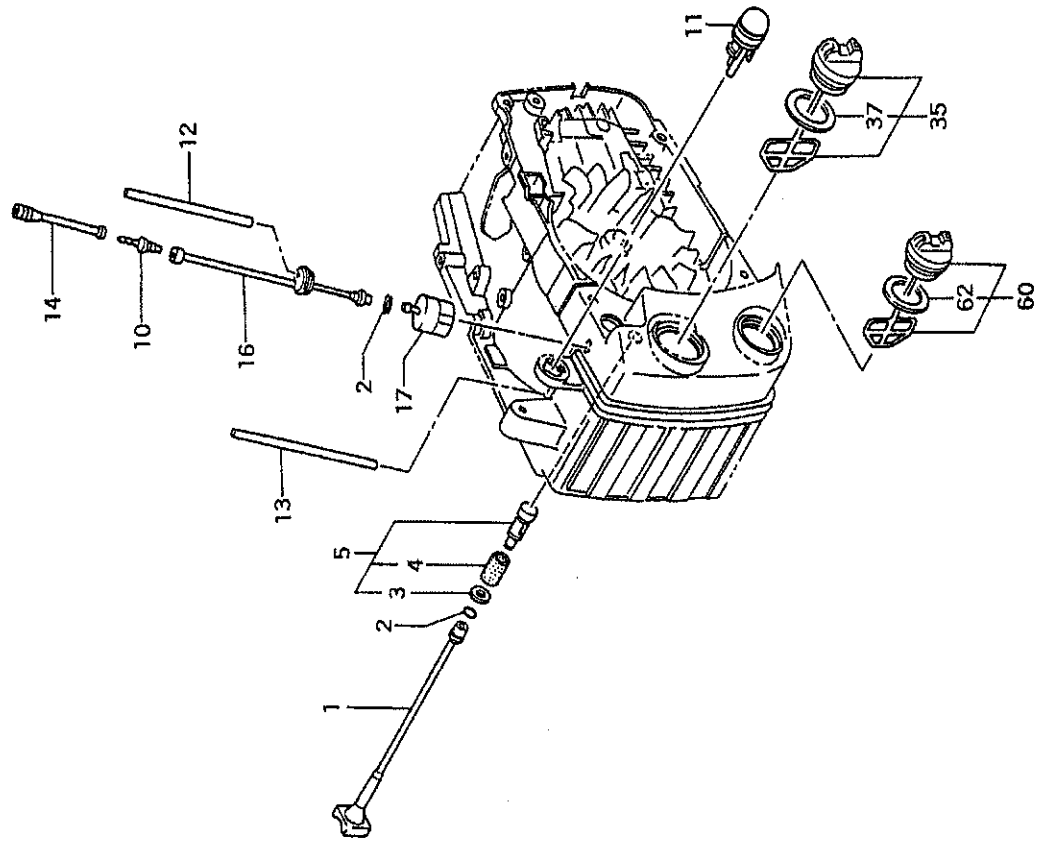

C08-05 CS35EH(S) FUEL LINE/OIL FILTER

REF. NUMBER	PARTS NUMBER	PARTS DESCRIPTION	Q'TY	SERIAL NUMBER
001	669-1121	OIL PIPE B	1	
002	669-2312	CLIP 7	2	
003	668-4661	WASHER 5	1	
004	669-0919	OIL FILTER	1	
005	668-5249	OIL FILTER BODY ASSY	1	
010	668-5196	PIPE JOINT	1	
011	668-5139	PRIMING PUMP COMP.	1	
012	668-5267	FUEL PIPE 2.5X4X90	1	
013	669-2353	FUEL PIPE 2.5X4X210	1	
014	668-5195	RUBBER PIPE	1	
016	668-8155	SHIELD TUBE	1	
017	668-5199	PUMP FILTER BODY	1	
035	668-5180	TANK CAP ASSY	1	
037	668-5179	TANK CAP PACKING	1	
060	668-5178	OIL TANK CAP ASSY	1	
062	668-5177	OIL TANK CAP PACKING	1