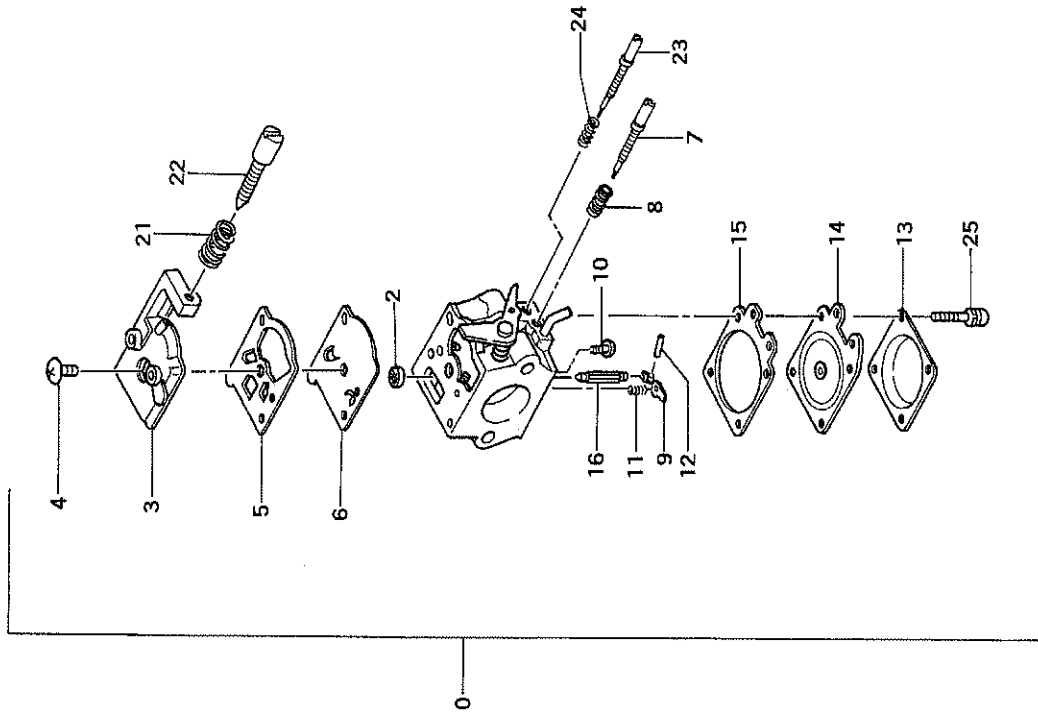

C08-07

CS35EH(S) CARBURETOR

REF. NUMBER	PARTS NUMBER	PARTS DESCRIPTION	Q'TY	SERIAL NUMBER
000	669-0650	CARBURETOR ASS'Y WT553	1	
002	668-4700	INLET SCREEN	1	
003	669-1418	PUMP BODY	1	
004	668-5210	SCREW	1	
005	668-5212	PUMP GASKET	1	
006	668-5213	PUMP DIAPHRAGM	1	
009	668-5217	CONTROL LEVER	1	
010	668-5218	HINGE PIN SET SCREW	1	
011	669-0872	VALVE SPRING	1	
012	668-5219	HINGE PIN	1	
013	668-5222	DIAPHRAGM COVER	1	
014	669-0827	METERING DIAPHRAGM COMP. #	1	
015	668-5220	DIAPHRAGM PACKING	1	
016	668-5215	NEEDLE VALVE	1	
021	668-5297	IDLE ADJUST SPRING	1	
022	668-5298	IDLE ADJUST SCREW	1	
025	668-5223	SET SCREW	4