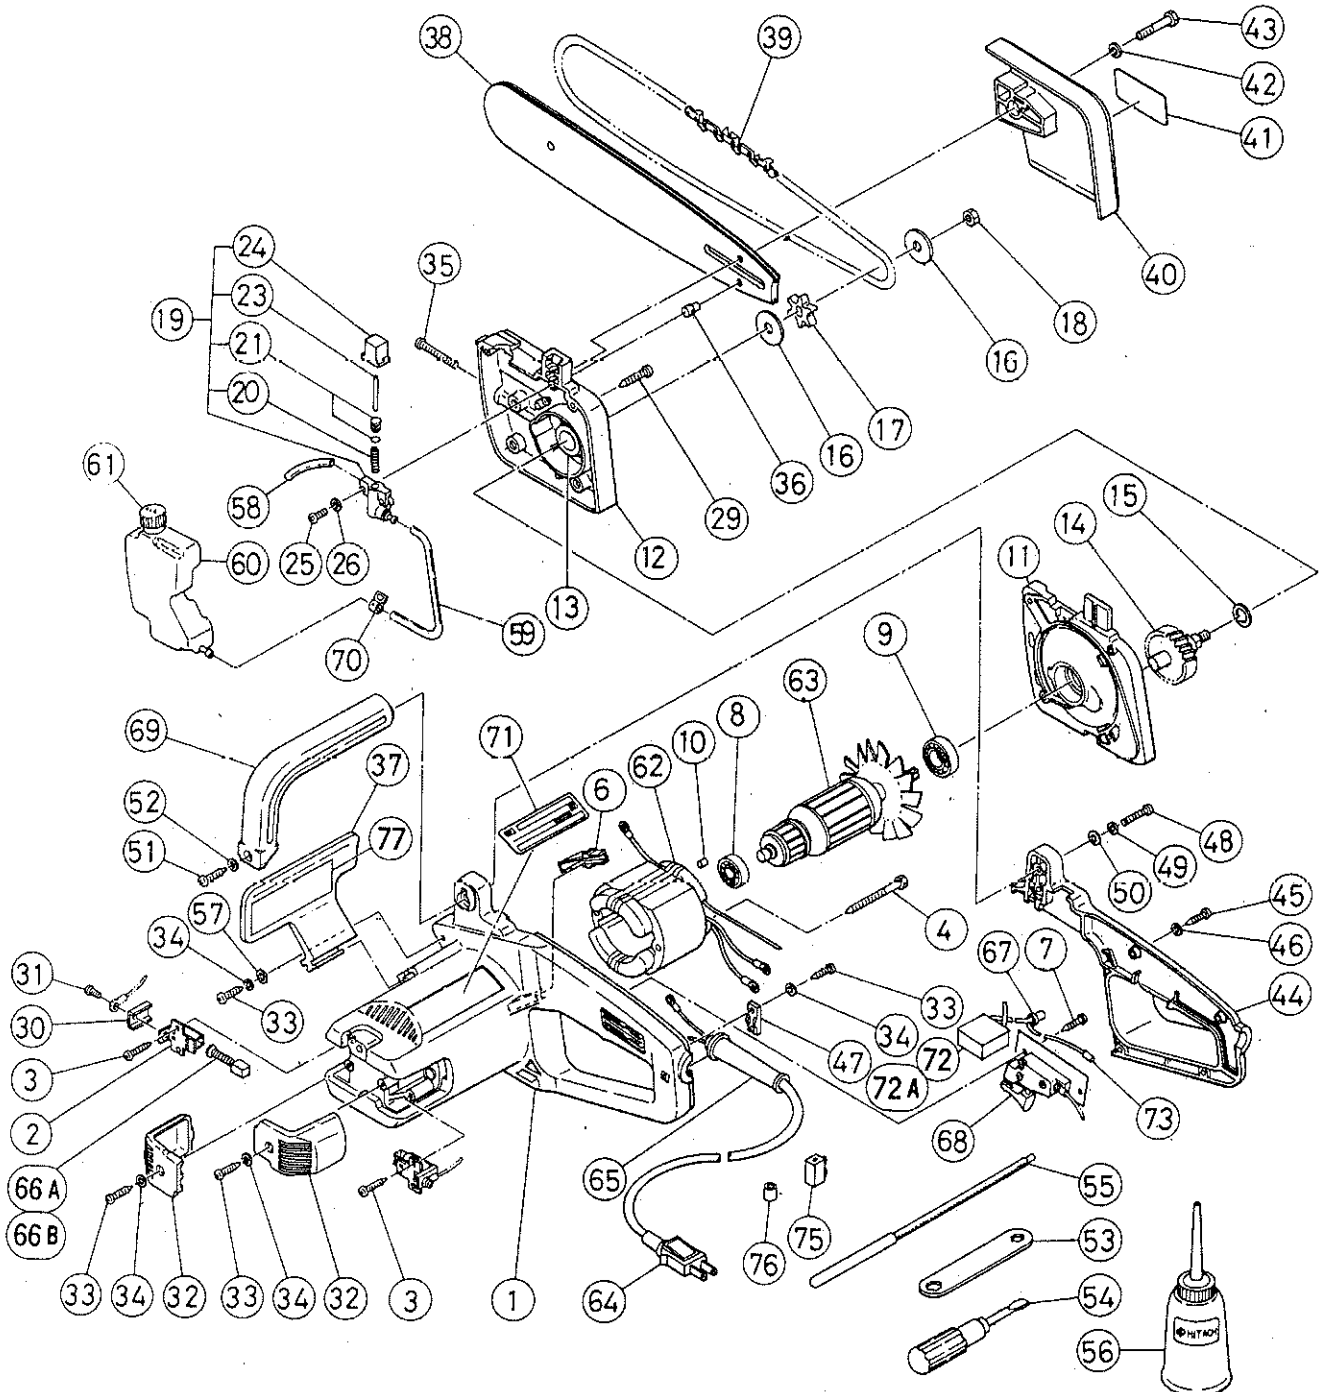

ELECTRIC TOOL PARTS LIST

■ CHAIN SAW

1987·11·30

Model CS-280A

CS-280A(E5)

PARTS

CS-280A(E5)

Item No.	Code No.	Part Name	Q'ty	Remarks
1	—	Housing Ass'y	1	See alternative parts
2	957686	Brush Holder	2	
3	958715	Tapping Screw D4 x 10	2	
4	960251	Hexagon Hd. Tapping Screw D5 x 65	2	
6	960252	Internal Wire Stopper	1	
7	954017	Tapping Screw D4 x 12	1	
8	939497	Ball Bearing (6000VVCM)	1	
9	939498	Ball Bearing (6201VVCM)	1	
10	931701	Bearing Lock	1	
11	960253	Inner Cover	1	
12	960254	Gear Cover Ass'y	1	includes 13
13	957695	Metal Bushing (B)	1	
14	960255	Spindle Gear	1	
15	957698	Washer	1	
16	957699	Side Plate	2	
17	957700	Sprocket	1	
18	960256	U-Nut (Left Hand) M8	1	
19	960287	Cylinder Piston Ass'y	1	includes 20, 21, 23, 24
20	957702	Piston Spring	1	
21	960286	Piston Ass'y	1	includes O-Ring
23	957704	Piston Rod	1	
24	960257	Oil Button	1	
25	949218	Machine Screw M4 x 14	1	(10 pcs.)
26	949423	Washer	1	for M4 (10 pcs.)
29	971303	Tapping Screw D5 x 40	4	
30	957710	Brush Holder Plate	2	
31	960258	Machine Screw M4 x 8	2	w/Washer
32	960259	Tail Cover	2	
33	954004	Tapping Screw D4 x 16	5	
34	949423	Washer	5	for M4 (10 pcs.)
35	960260	Free Drive Screw M5 x 40	1	
36	960261	Adjust Pin D8 x 15	1	
37	960262	Hand Guard	1	
38	960288Z	Guide Bar (B)	1	See alternative parts
39	~~957715~~	Chain	1	317-265
40	960263	Chain Cover Ass'y	1	includes 41
41	960264	HITACHI Label	1	
42	949457	Spring Lock Washer	1	for M8 (10 pcs.)
43	949630	Bolt M8 x 40	1	(10 pcs.)
44	960265	Handle Cover	1	
45	958705	Tapping Screw D4 x 25	5	
46	949423	Washer	5	for M4 (10 pcs.)
47	960266	Cord Clip	1	
48	949247	Machine Screw M5 x 35	1	(10 pcs.)
49	949454	Spring Lock Washer	1	for M5 (10 pcs.)
50	949424	Washer	1	for M5 (10 pcs.)
51	953040	Tapping Screw D5 x 20	1	
52	949424	Washer	1	for M5 (10 pcs.)
53	960267	Wrench	1	
54	945882	Driver	1	
55	957684	Round File	1	till 3, 1987
56	957681	Oil Feeder	1	
57	940178	Washer	1