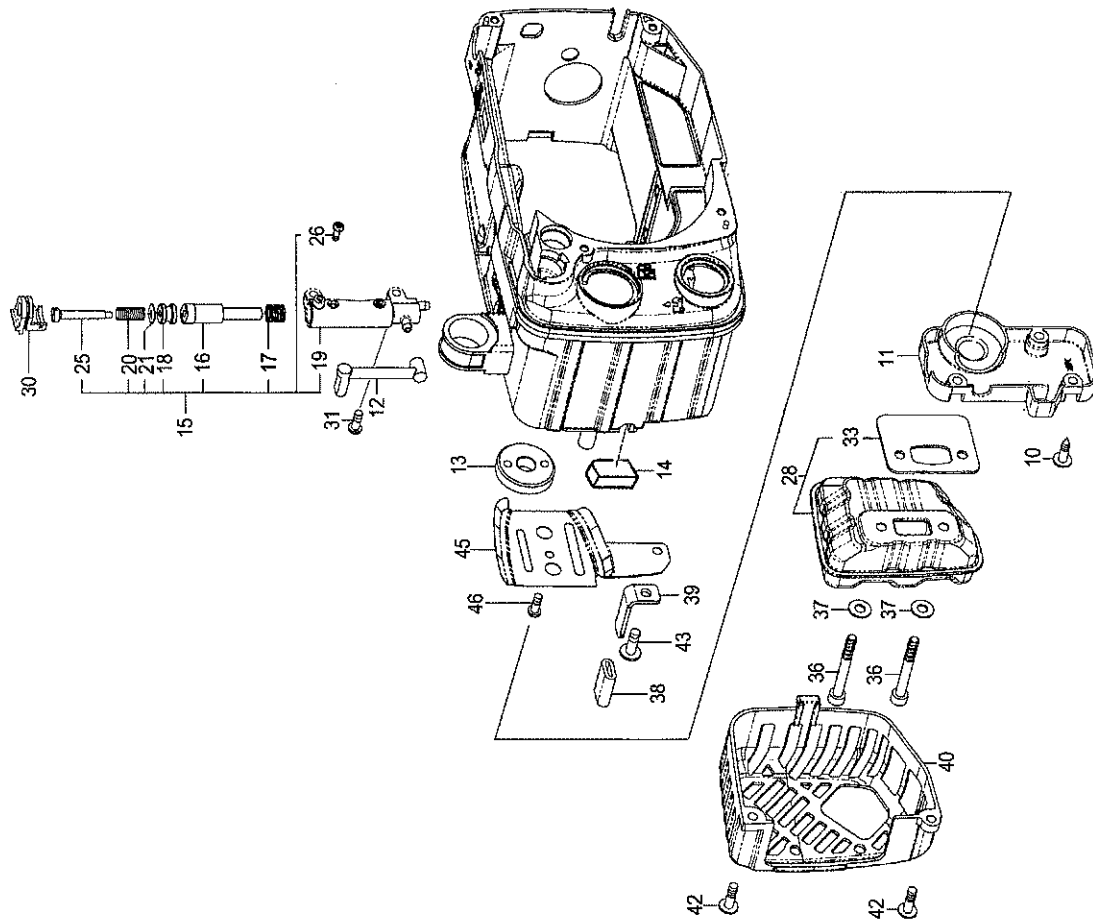

C24-07 CS25EC(S) OIL PUMP/MUFFLER

REF. NUMBER	PARTS NUMBER	DESCRIPTION	QTY	SERIAL NUMBER
010	668-5152	TAPPING SCREW D4.5X14	3	
011	668-6765	OIL PUMP COVER	1	
012	668-5150	OIL PIPE (A)	1	
013	668-5151	SCREW GEAR	1	
014	669-1401	AIR VENT SPONGE	1	
015	668-5135	OIL PUMP CASE ASSY	1	
016	668-5132	PUMP GEAR COMP.	1	
017	668-5131	PUMP GEAR SPRING	1	
018	668-5130	OIL PUMP ADJUST CAP	1	
019	668-5134	OIL PUMP CASE COMP.	1	
020	668-5129	ADJUSTER SPRING	1	
021	668-5070	BOLT WASHER M4	1	
025	668-5128	OIL PUMP ADJUSTER	1	
026	668-5133	MACHINE SCREW M3X8	1	
028	669-2450	MUFFLER SET	1	
031	668-5149	MACHINE SCREW (W/SP. W	2	
030	669-0959	OIL ADJUST GROMMET	1	
033	669-2734	MUFFLER GASKET	1	
036	669-5054	HEX. HOLE BOLT 5X40	2	
037	668-4661	WASHER 5	2	
038	668-5154	FUEL PIPE	1	
039	668-5155	CHAIN CATCHER	1	
040	669-2753	MUFFLER COVER	1	
042	668-5152	TAPPING SCREW D4.5X14	2	
043	668-5275	TAPPING SCREW D5X14	1	
045	669-0735	GUIDE PLATE A	1	
046	668-5161	TAPPING SCREW D4X10	1