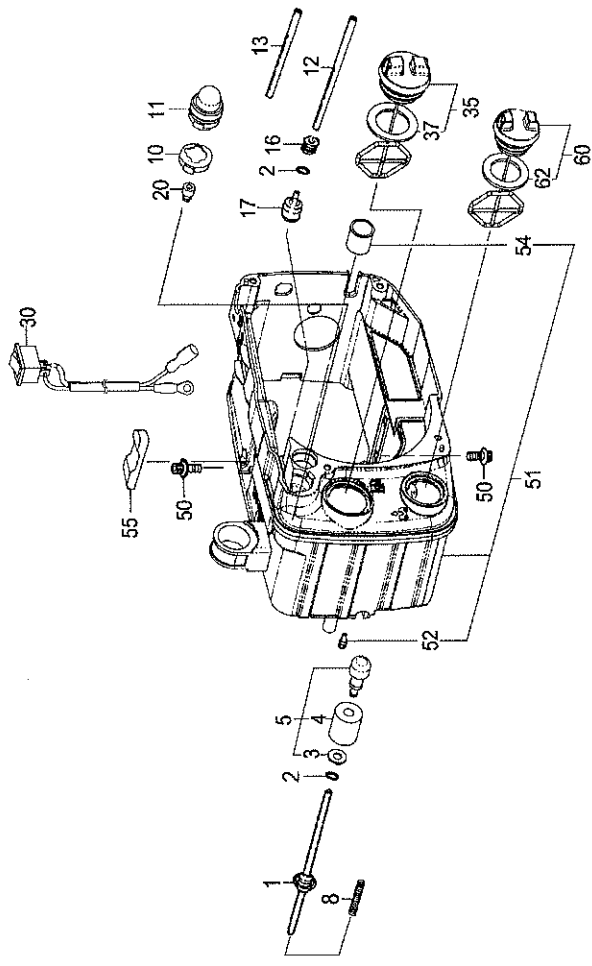

C24-04 CS25EC(S) FUEL LINE/OIL FILTER

REF. NUMBER	PARTS NUMBER	DESCRIPTION	QTY	SERIAL NUMBER
001	668-5247	SHIELD TUBE ASSY	1	
002	668-5198	CLIP D6	2	
003	668-4661	WASHER 5	1	
004	669-0919	OIL FILTER	1	
005	668-5249	OIL FILTER BODY ASSY	1	
008	668-5246	PROTECTIVE COIL	1	
010	669-2126	PUMP FIXING PLATE	1	
011	668-5139	PRIMING PUMP COMP.	1	
012	669-2413	FUEL PIPE	1	
013	669-2350	FUIL PIPE 2.5X4.5X140	1	
016	669-2422	FUEL GROMMET	1	
017	668-5199	PUMP FILTER BODY	1	
020	669-1286	RETURN GROMMET	1	
030	668-7504	STOP SWITCH COMP.	1	
035	668-5180	TANK CAP ASSY	1	
037	668-5179	TANK CAP PACKING	1	
050	668-5136	SEAL LOCK BOLT M5X15	4	
051	669-1368	ENGINE CASE ASSY	1	
052	668-5173	AIR VENT VALVE (B)	1	
054	669-2086	AIR VENT ASSY	1	
055	669-1380	ENGINE CASE COVER	1	
060	668-5178	OIL TANK CAP ASSY	1	
062	668-5177	OIL TANK CAP PACKING	1