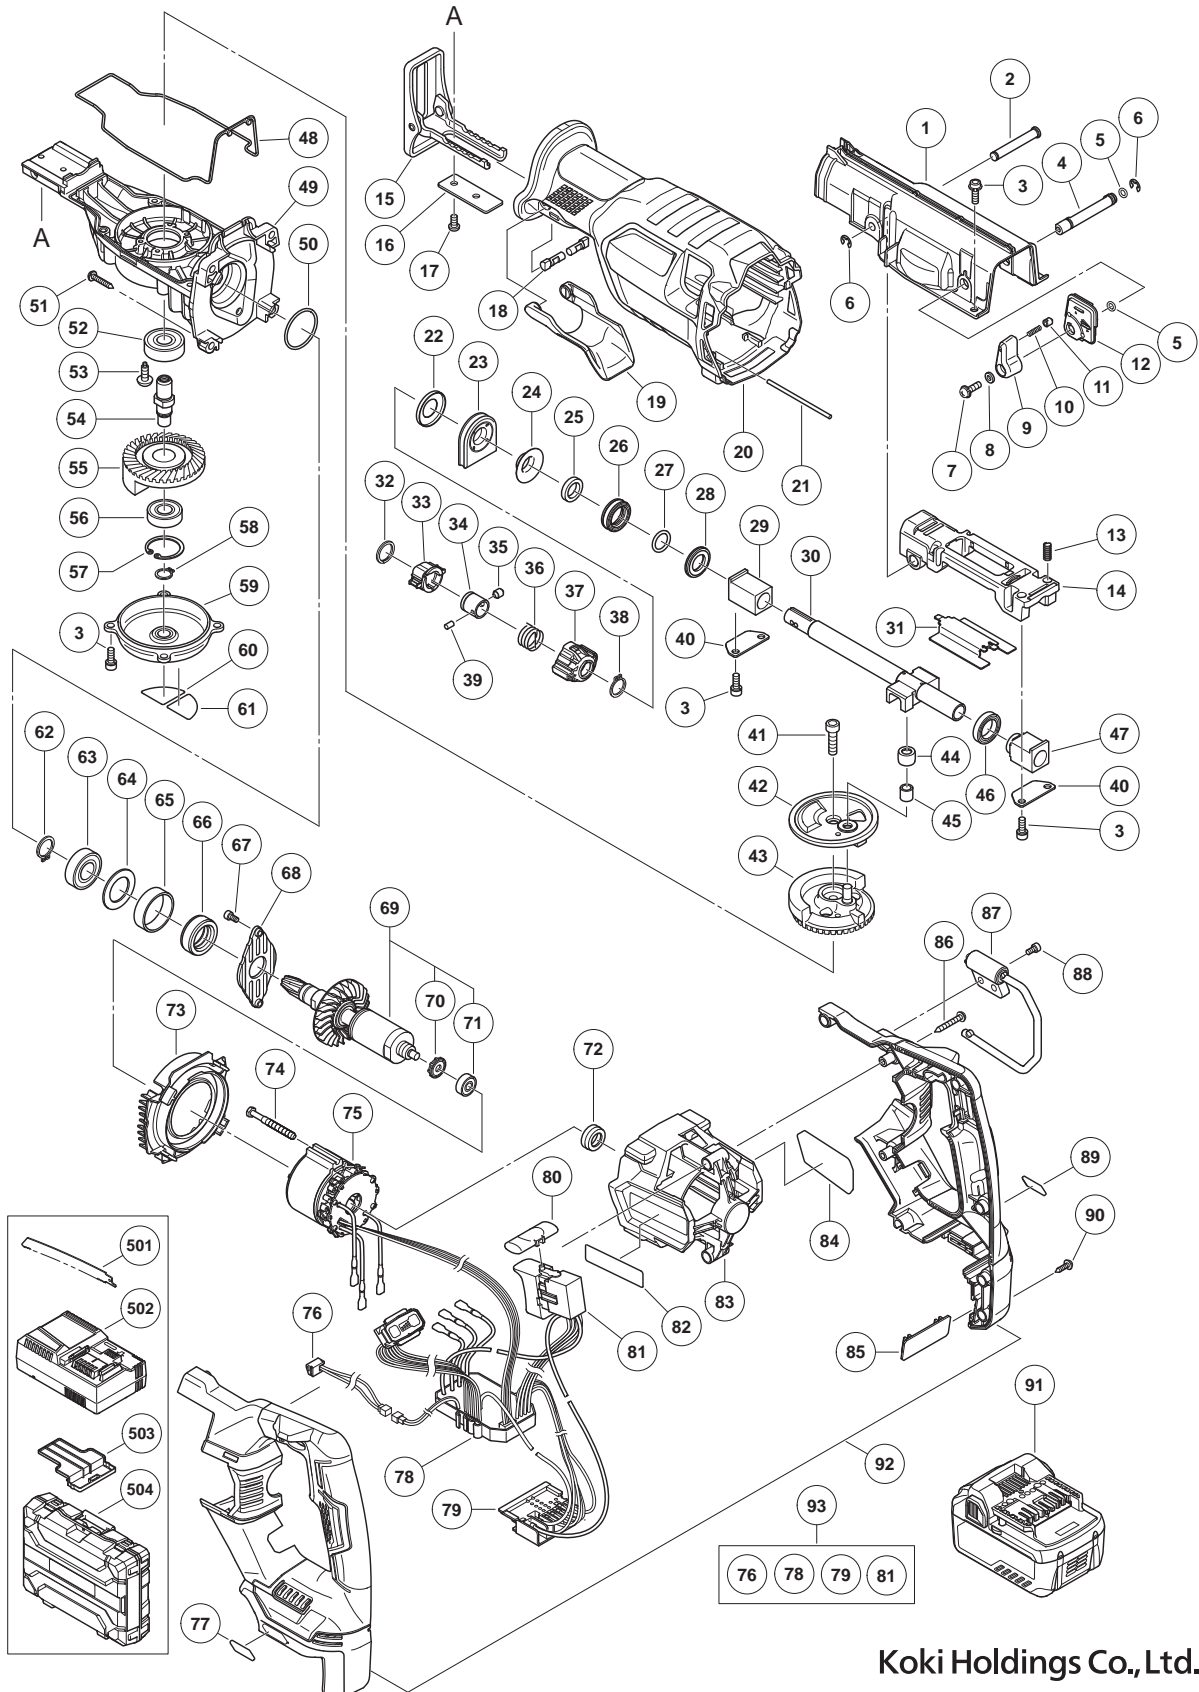

ELECTRIC TOOL PARTS LIST

■ CORDLESS RECIPROCATING SAW 2018 · 8 · 8 Model CR 36DA (E1)

PARTS

CR 36DA

ITEM NO.	CODE NO.	DESCRIPTION	NO. USED	REMARKS
1	373501	UPPER COVER	1	
2	373488	SHAFT (A)	1	
3	305574	HEX. SOCKET HD. BOLT (W/SP.WASHER) M5 X 16	12	
4	373497	CHANGE SHAFT	1	
5	872822	O-RING (S-5)	2	
6	955479	RETAINING RING (E-TYPE) FOR D6 SHAFT	2	
7	307127	SEAL LOCK SCREW (W/SP. WASHER) M4 X 12	1	
8	323210	BOLT WASHER M4 (BLACK)	1	
9	373503	CHANGE NOB	1	
10	373499	SPRING (B)	1	
11	373500	SPRING CAP	1	
12	373508	LEVER PLATE	1	
13	373490	SPRING (A)	2	
14	373487	PLUNGER HOLDER	1	
15	371382	BASE	1	
16	371383	BASE PLATE	1	
17	332662	HEX. SOCKET BOLT M5 X 12	2	
18	373502	BASE LEVER SHAFT	2	
19	373504	BASE LEVER	1	
20	373506	FRONT COVER	1	
21	373507	ADJUSTING PIN	1	
22	373477	SEAL WASHER	1	
23	373478	DUST SEAL	1	
24	373479	SLEEVE PLATE	1	
25	373480	FELT WASHER	1	
26	373481	SEAL SLEEVE (A)	1	
27	373482	O-RING	1	
28	373483	SEAL SLEEVE (B)	1	
29	373484	METAL (A)	1	
30	373486	PLUNGER	1	
31	373489	PLATE (A)	1	
32	371368	SPIRAL RETAINING RING D16	1	
33	373475	BLADE HOLDER	1	
34	371381	SLEEVE	1	
35	371378	HOLDER PIN	1	
36	371379	BLADE SPRING	1	
37	373476	BLADE HOLDER COVER	1	
38	371367	RETAINING RING FOR D13 SHAFT	1	
39	371380	PIN	1	
40	373491	METAL PLATE	2	
41	371991	SEAL LOCK HEX. SOCKET HD. BOLT M6 X 20	1	
42	373492	ORBITAL GUIDE	1	
43	373494	GEAR	1	
44	373495	CONNECTING PIECE	1	
45	373959	NEEDLE BEARING	1	
46	6803BB	BALL BEARING 6803	1	
47	373485	METAL (A)	1	
48	373498	PACKING	1	
49	373518	GEAR COVER	1	
50	373527	O-RING (I.D 31.5)	1