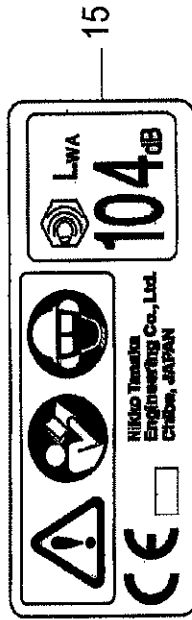

H12-11

CH78EC(C)/105EC(C) LABEL

REF. NUMBER	PARTS NUMBER	DESCRIPTION	Q'TY	SERIAL NUMBER
001	669-4373	NAME PLATE CH105EC(C)	1	
002	669-4374	NAME PLATE TBC240SFS	1	
015	669-4526	CAUTION MARK A	1