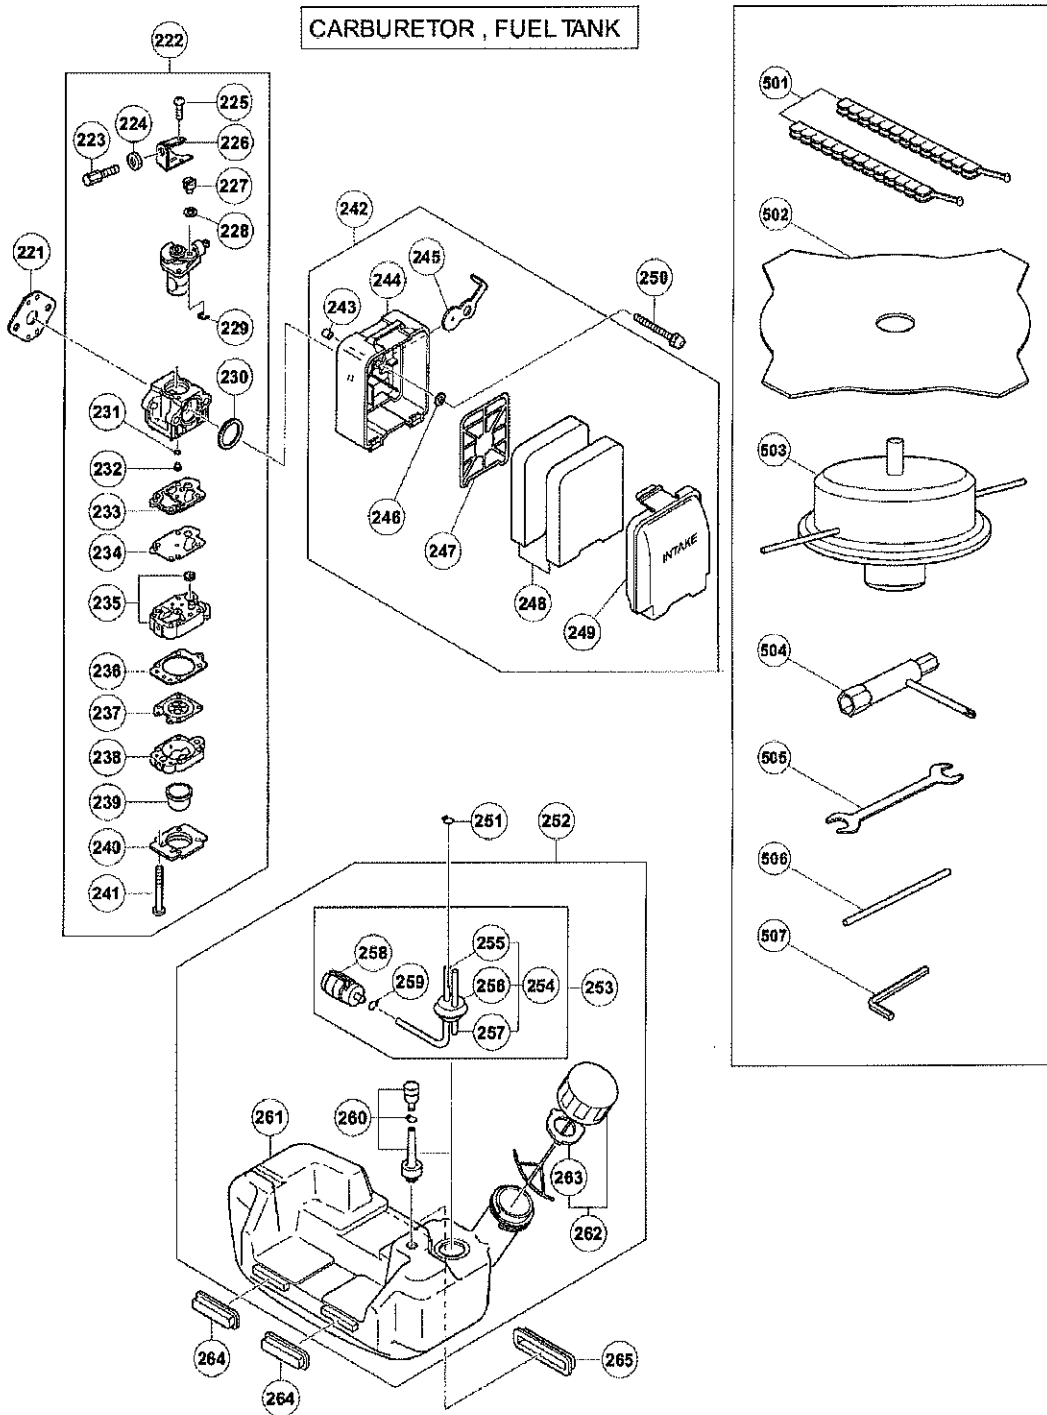

## Hitachi Power Tool Parts List

SVG Exploded Diagram  
BRUSH CUTTER CG 51EA

## Hitachi Power Tool Parts List

SVG Exploded Diagram  
BRUSH CUTTER CG 51EA

GEAR CASE

形名  
CG51EA(2/4)

## Hitachi Power Tool Parts List

SVG Exploded Diagram  
BRUSH CUTTER CG 51EA

形名  
CG51EA(4/4)