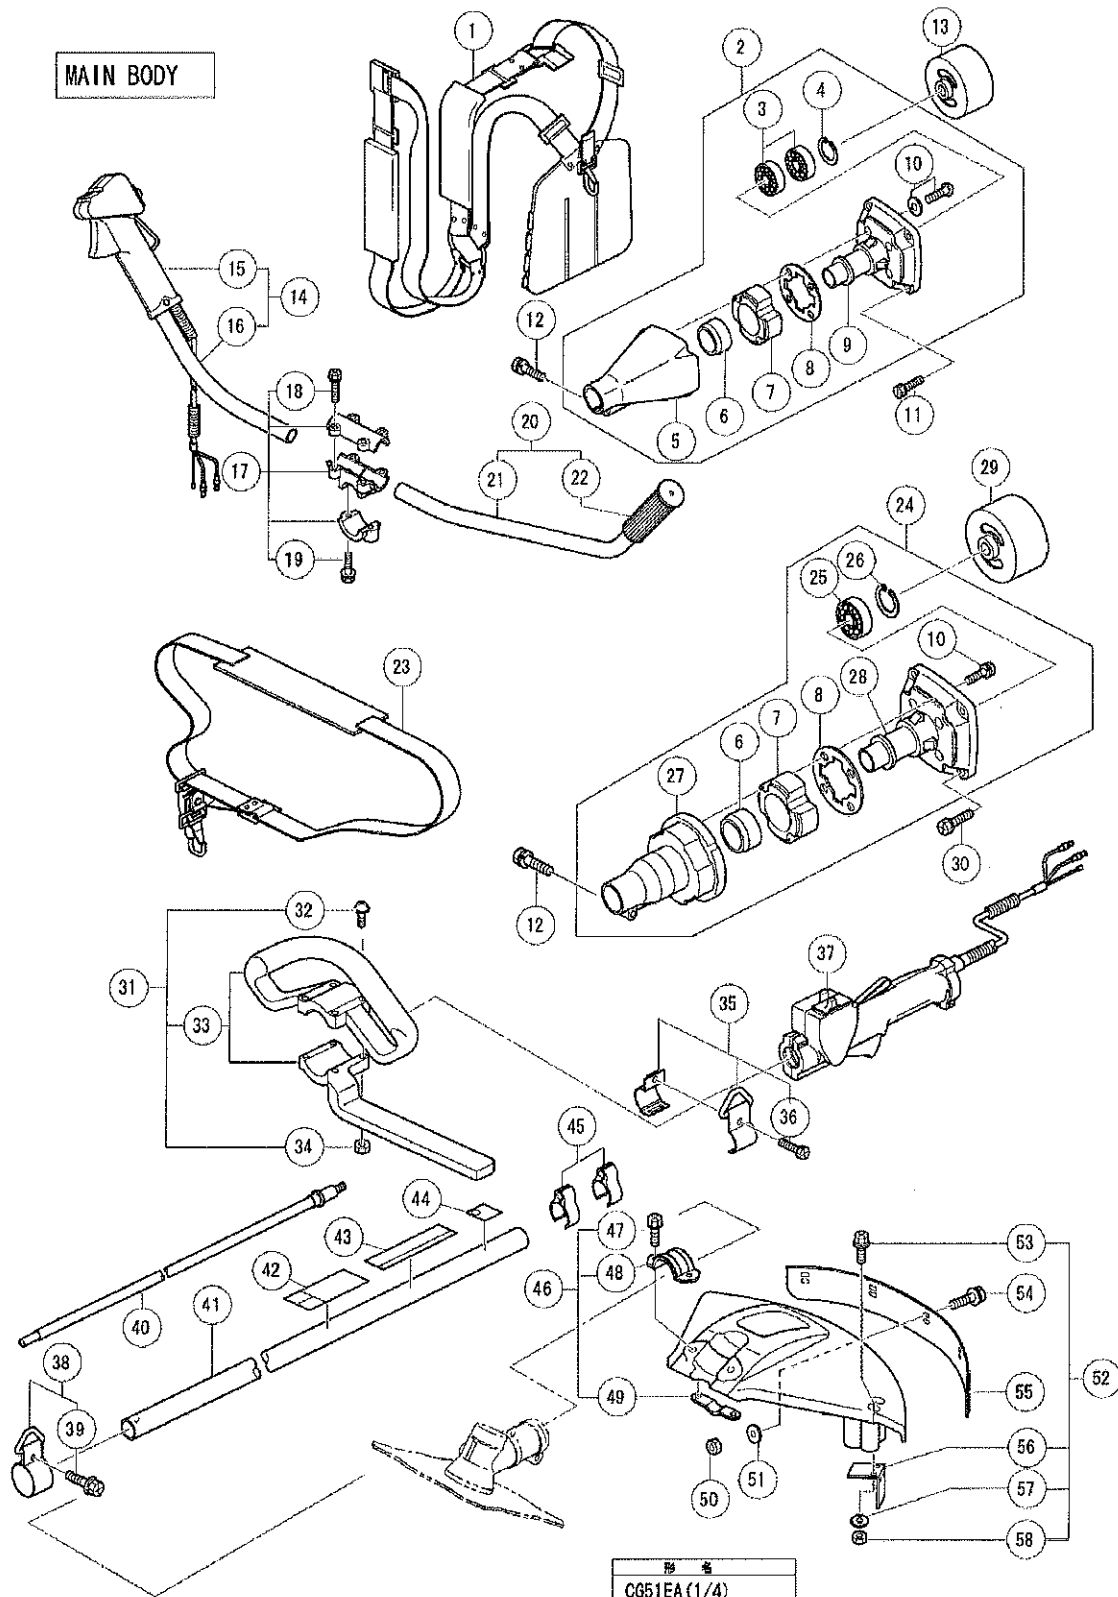

## Hitachi Power Tool Parts List

SVG Exploded Diagram  
BRUSH CUTTER CG 51EA

## Hitachi Power Tool Parts List

SVG Exploded Diagram  
BRUSH CUTTER CG 51EA

GEAR CASE

形名  
CG51EA(2/4)

## Hitachi Power Tool Parts List

SVG Exploded Diagram  
BRUSH CUTTER CG 51EA

形名  
CG51EA(4/4)