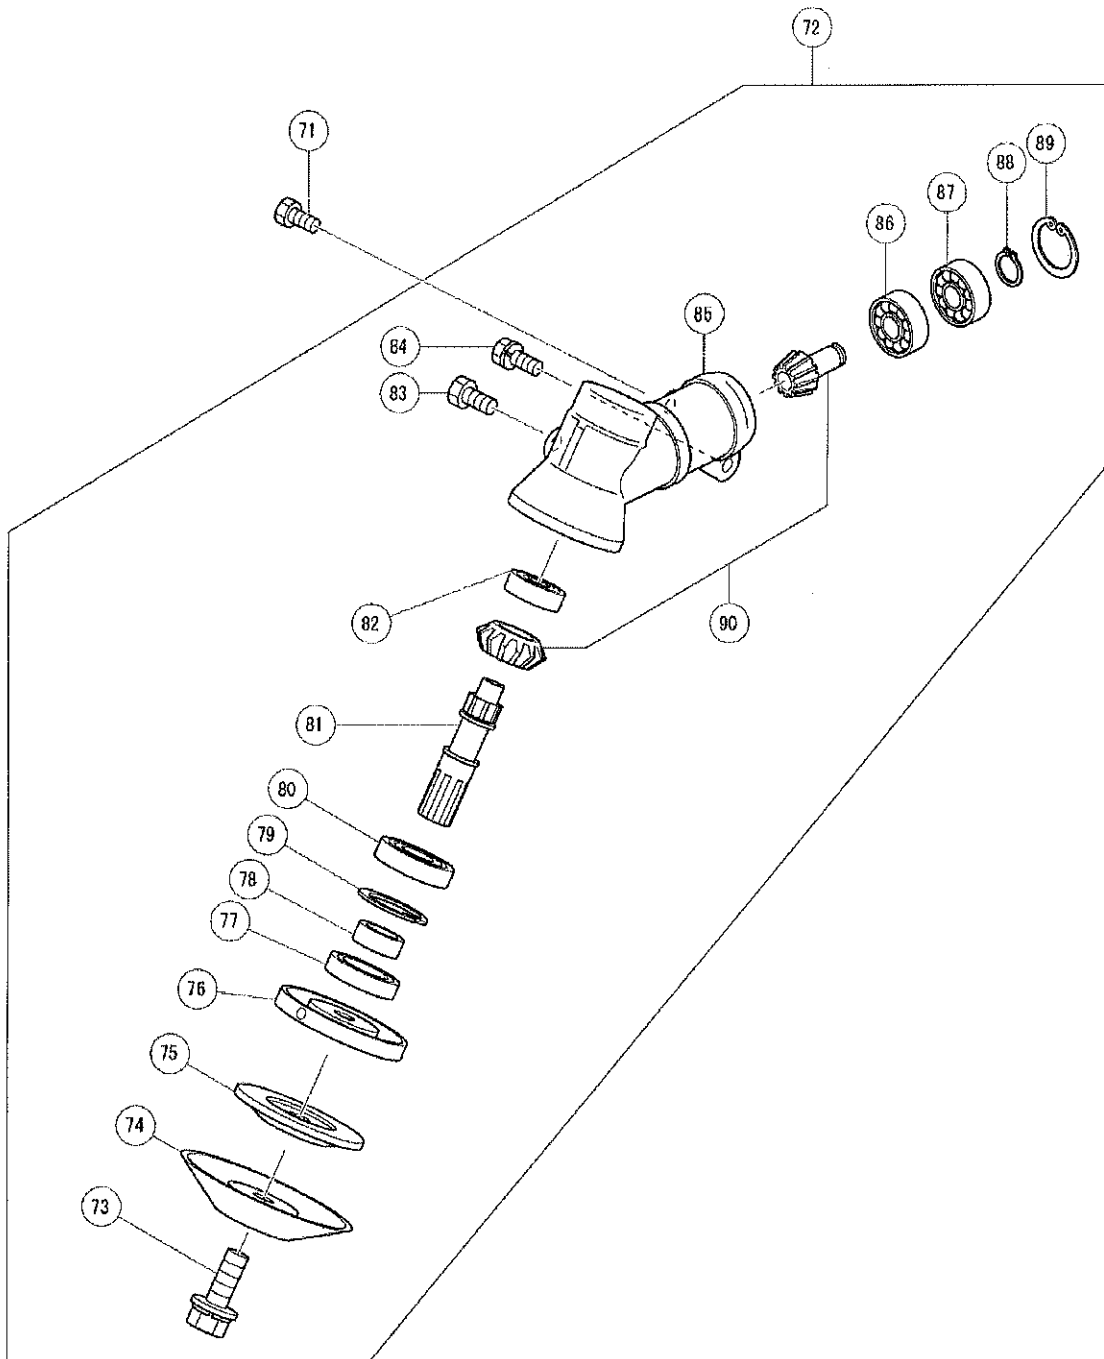

## Hitachi Power Tool Parts List

SVG Exploded Diagram  
BRUSH CUTTER CG 51EA

## Hitachi Power Tool Parts List

SVG Exploded Diagram  
BRUSH CUTTER CG 51EA

GEAR CASE

形名  
CG51EA(2/4)

## Hitachi Power Tool Parts List

SVG Exploded Diagram  
BRUSH CUTTER CG 51EA

形名  
CG51EA(4/4)