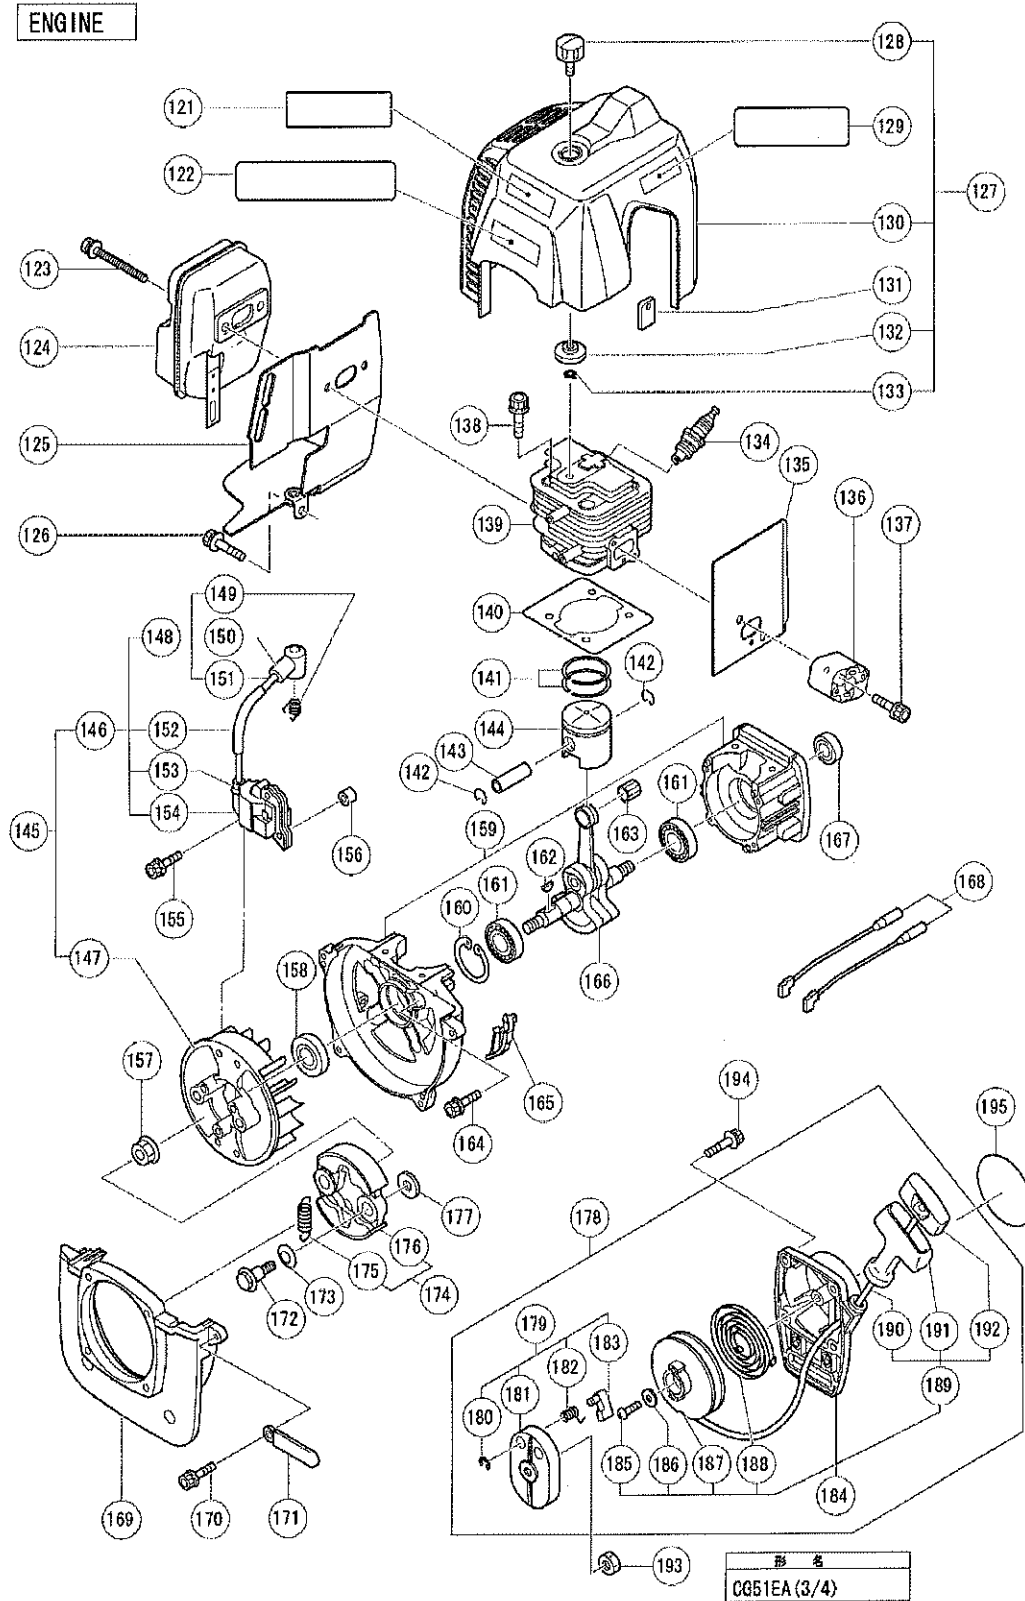

## Hitachi Power Tool Parts List

SVG Exploded Diagram  
BRUSH CUTTER CG 51EA

## Hitachi Power Tool Parts List

SVG Exploded Diagram  
BRUSH CUTTER CG 51EA

GEAR CASE

形名  
CG51EA(2/4)

## Hitachi Power Tool Parts List

SVG Exploded Diagram  
BRUSH CUTTER CG 51EA

形名  
CG51EA(4/4)