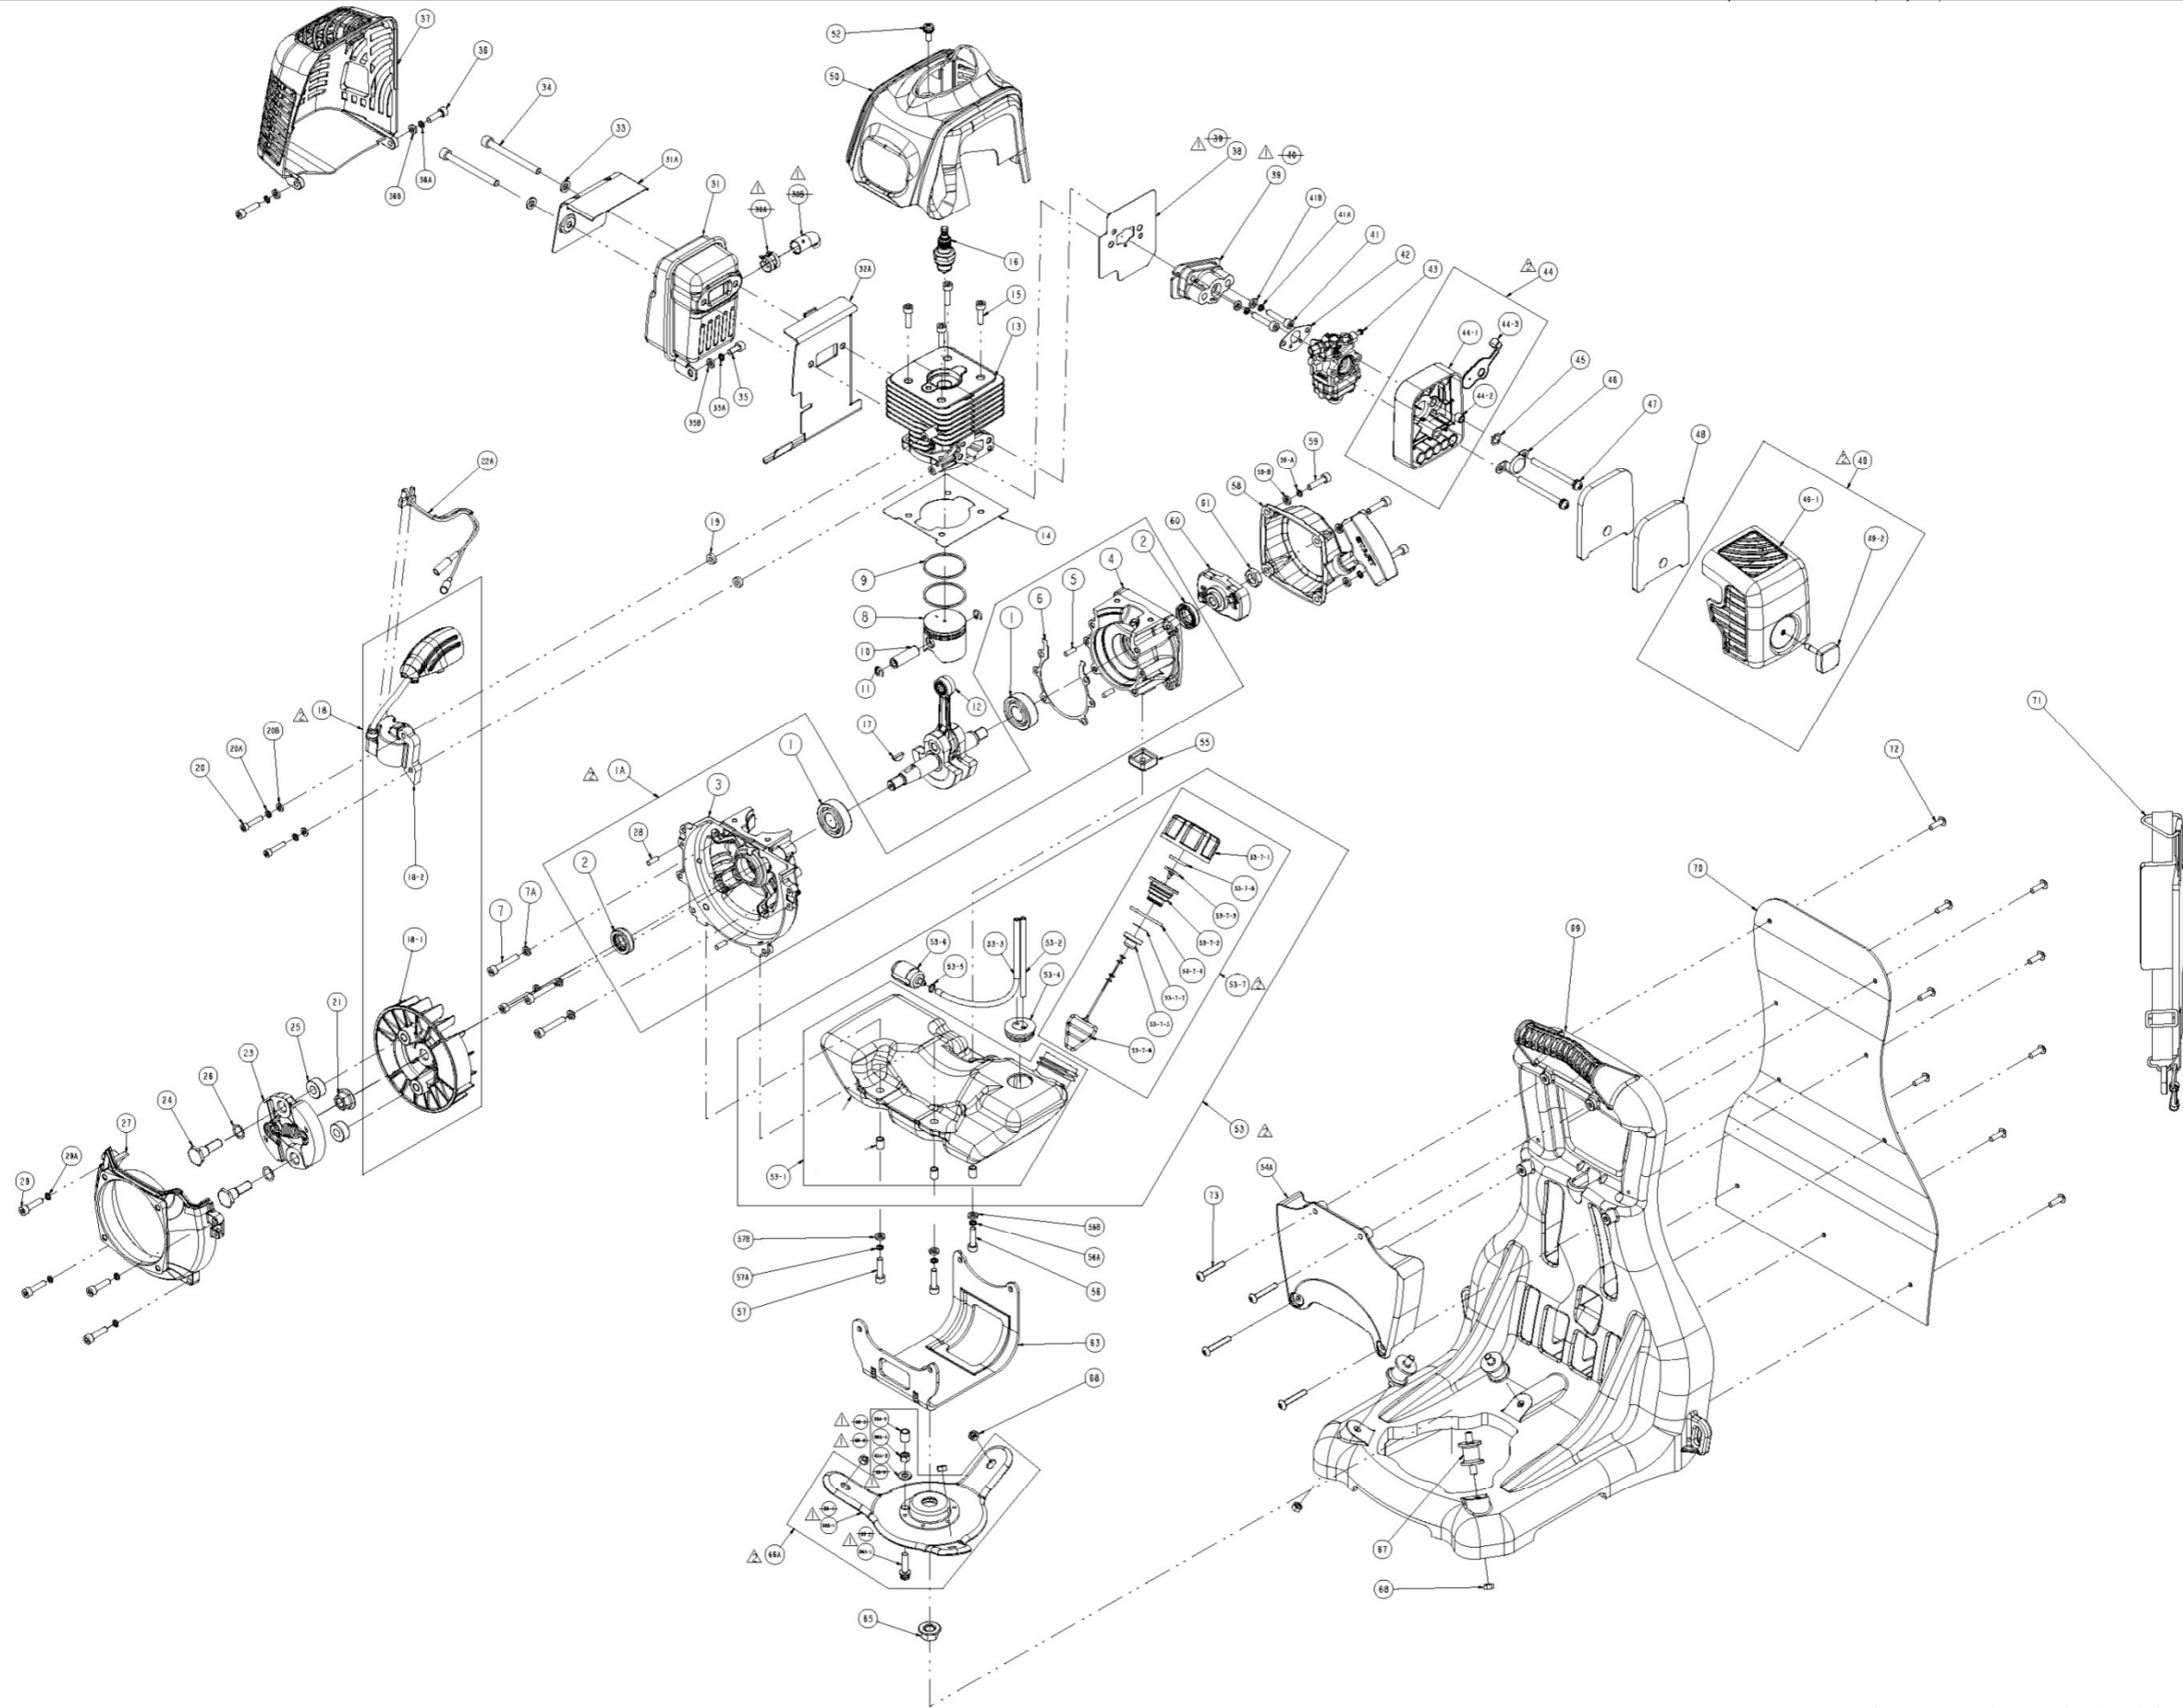

ENGINE TOOL PARTS LIST

Model CG40EAF / TCG40EAF

Engine PARTS

CG40EAF/TCG40EAF

Item No.	Hitachi CODE No.	DESCRIPTION	QTY	Remarks
1A	790456	Crank case ass'y	1	
1	790101	Ball bearing , 6202	2	
2	790102	Oil seal TC type 15x25x7	2	
3	790103	Crank case F	1	
4	790104	Crank case R	1	
5&28	790105	Knock pin	2	
6	790106	Gasket , crank case	1	
7	790107	Hex.socket Head Cap Screw M5x30	4	
7A	790123	Spring washer	4	
8	790109	Piston	1	
9	790110	Ring , piston	2	
10	790111	Pin , piston 10x30	1	
11	790112	Ring , snap	2	
12	790113	Crank shaft assy	1	
13	790114	Cylinder	1	
14	790115	Gasket , cylinder	1	
15	790116	Hex.socket Head Cap Screw M5X18	1	
16	790117	Spark plug BPMR6A	1	
17	790118	Woodruff key 3×13×5	1	
18	790453	Magnet Ass'y	1	
19	790121	Spacer , lg coil	2	
20	790122	Hex.socket Head Cap Screw M4x20	2	
20A	790123	Spring washer	2	
20B	790124	Plain washer	2	
21	790125	Hexagon nuts with flange	1	
22A	790405	Wire, lead assy	1	
23	790127	Clutch assy	1	
24	790406	Clutch bolt	2	
25	790407	Clutch Spacer 8.2x18x8.2	2	
26	790130	Wave washer 10	2	
27	790408	Fan cover for back pack	1	
29	790143	Hex.socket Head Cap Screw M5x20	4	
29A	790144	Spring washer	4	
31	790412	Muffler ass'y	1	
31A	790413	Heat shield A wih Gasket	1	
32A	790414	Gasket, Muffler	1	
33	790151	Plain washer	2	
34	790152	Hex.socket Head Cap Screw M6x70	2	
35	790153	Hex.socket Head Cap Screw M5x12	2	
35A/7A	790123	Spring washer	1	
35B	790141	Plain washer	1	
36	790154	Hex.socket Head Cap Screw M5x16	2	
36A/7A	790123	Spring washer	2	
36B	790141	Plain washer	2	
37	790155	Muffler cover	1	
38	790156	Gasket , insulator	1	
39	790157	Insulator	1	
41	790140	Hex.socket Head Cap Screw M5x25	2	
41A	790123	Spring washer	2	
41B	790141	Plain washer	2	
43	790159	Carburetor	1	
44	790185	Cleaner body ss'y	1	
45	790188	Wave washer 8	1	
46	790189	Spit back shield	1	
47	790190	Cross recessed pan head screw PS M5X58	2	
48	790191	Air filter element	2	
49	790461	Cleaner Cover Comp	1	
49-1	790192	Cover , Cleaner	1	
49-2	790193	Knob , cover	1