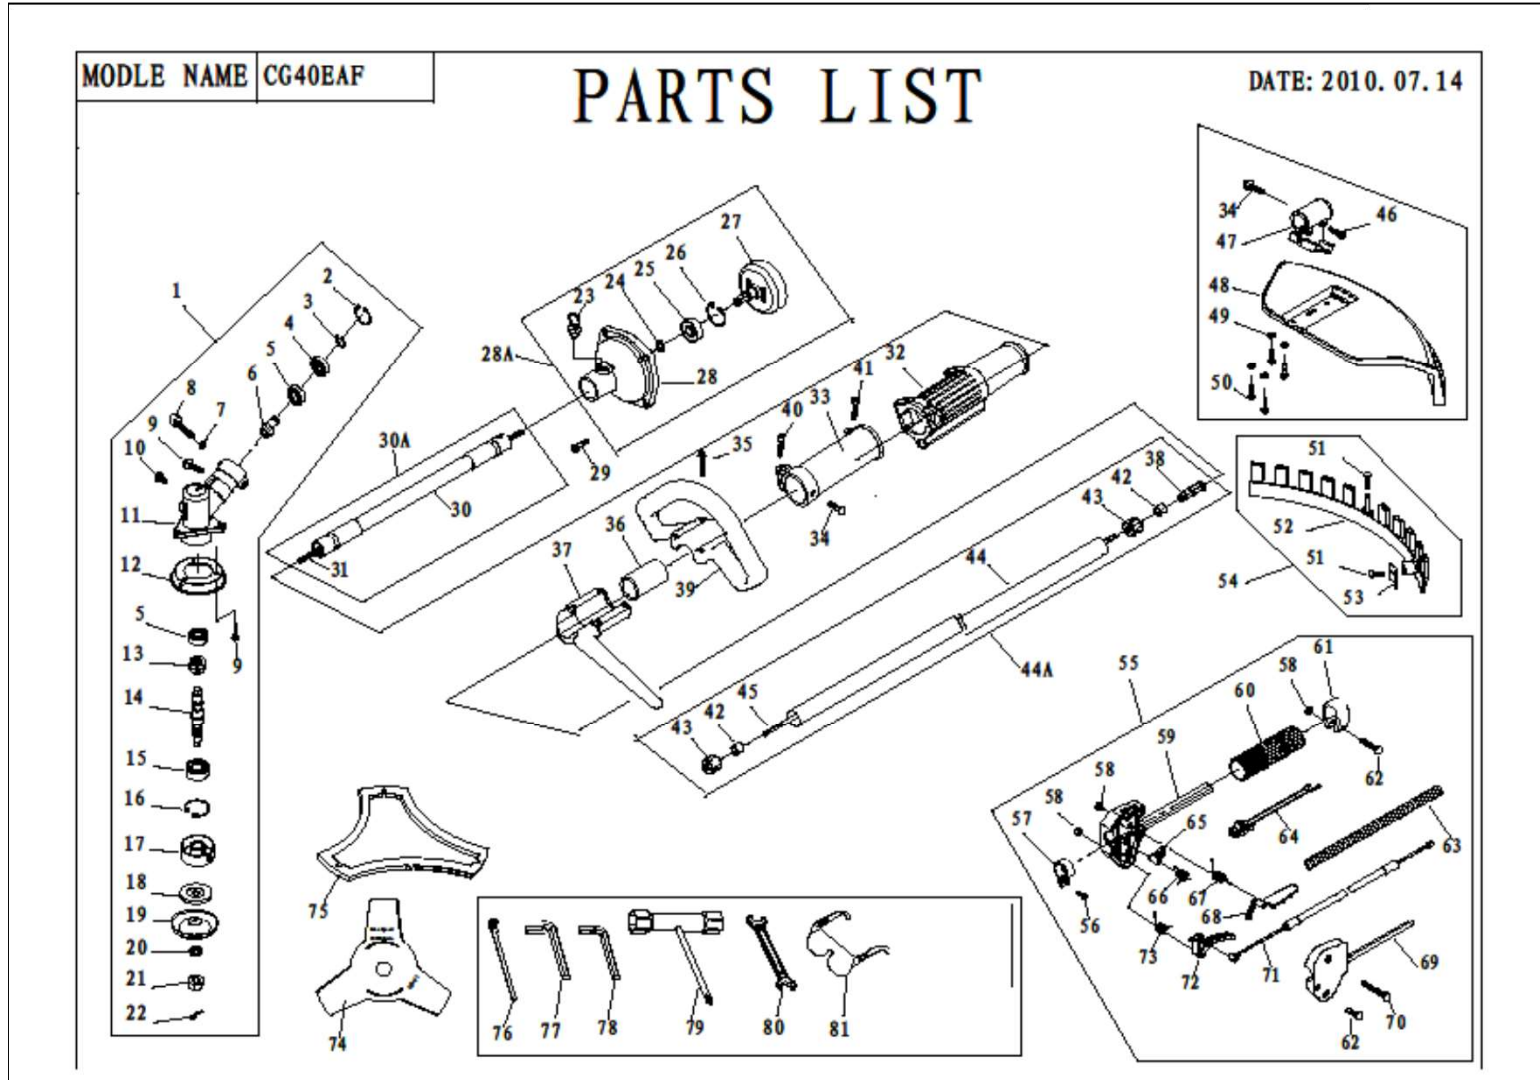

ENGINE TOOL PARTS LIST

ENGINE BRUSH CUTTER
Model CG40EAF / TCG40EAF

Backpack Brushcutter

Shaft PARTS

CG40EAF/TCG40EAF

Item No.	Hitachi CODE No.	DESCRIPTION	No. Use	Remarks
1	790517	Gear Case Ass'y	1	
2	790337	Stop Ring 26	1	
3	790338	Stop Ring 10	1	
4	790339	Bearing 6000-2RS/P5	1	
5	790231	Bearing 6000/P5	2	
6	790340	Pinion	1	
7	790244	Washer 6	2	
8	790245	Screw M6X20	1	
9	790243	Screw M5X12 (Black)	6	
10	790341	Screw M6X12	1	
11	790343	Gear Case	1	
12	790344	Cutter Protection Cover	1	
13	790345	Gear	1	
14	790346	Gear Shaft	1	
15	790347	Bearing 6002-2RS/P5	1	
16	790348	Stop Ring 32	1	
17	790349	Cutter Holder A	1	
18	790518	Cutter Holder B	1	
19	790519	Bolt Cover	1	
20	790240	Washer 10	1	
21	790241	Left Nut M10X1.25	1	
22	790242	Pin 2X16	1	
26	790235	Stop Ring 35	1	
23	790353	Pin	1	
24	790354	Stop Ring 15	1	
25	790355	Bearing 6202-2RZ/P6	2	
27	790553	Clutch Drum Comp.	1	
28	790520	Clutch Case	1	
28A	790521	Clutch Case Ass'y	1	
29	790352	Screw M6X20	4	
30A	790523	Flexible Shaft Ass'y	1	
32	790525	Grip	1	
33	790526	Joint Pipe	1	
38	790363	Adapter Comp.	1	
42	790249	Oil-Bearing	5	
43	790362	Bushing Ass'y	5	
44A	790529	Pipe Comp.	1	
45	790530	Drive Shaft	1	
41	790312	Screw M5X30	1	
55	790536	Lever Ass'y	1	
56	790325	Screw M5X16	1	
57	790537	Clamp	1	
58	790256	Nut M5	3	
59	790538	Box, Right	1	
60	790539	Rubber Cover	1	
61	790540	Clamp	1	
62	790398	Screw M5X25	2	
63	790314	Tube (900±10 mm)	1	
64	790542	Stop Switch	1	
65	790391	Tine	1	
66	790392	Spring	1	
67	790393	Spring	1	
68	790394	Safety Lever	1	
69	790543	Box, Left	1	
70	790544	Screw M5X30	1	
71	790545	Cable Comp.	1	
72	790396	Throttle Lever	1	
73	790395	Spring	1	
35	790527	Screw M5X30	4	
36	790528	Rubber Cover	1	
37	790404	Handle Cover	1	
39	790402	Handle	1	
40	790253	Screw M5X20	1	
46	790323	Screw M5X30	2	
47	790532	Bracket	1	
48	790324	Safety Guard	1	
49	790533	Washer 8	4	
50	790534	Screw M5X16	4	
51	790326	Screw ST4.2X16	3	
52	790327	Guard	1	
53	790328	Blade	1	
54	790329	Guard Ass'y	1	
74	790330	Blade (Orange)	1	
75	790547	Saw Bit Cover	1	
76	790379	Wire Clamp Band	3	
77	790380	Spanner 5	1	
78	790288	Spanner 4	1	
79	790287	Spanner 17X19	1	
80	790382	Spanner 8X10	1	
81	790332	Eye Protector	1