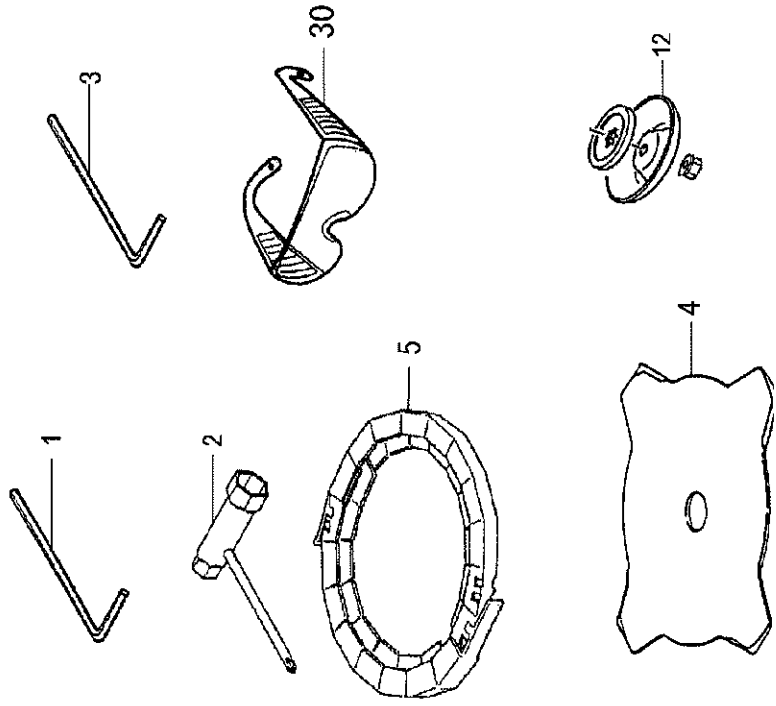

B37-09

CG33EJ(L) TOOLS

REF. NUMBER	PARTS NUMBER	DESCRIPTION	Q'TY	SERIAL NUMBER
001	668-481	HEX. BAR WRENCH 4MM	1	
002	668-476	BOX WRENCH (HEX. SOCKET 17/16)	1	
003	669-352	HEX. WRENCH 3	1	
004	668-476	CUTTING BLADE 4X230, TYPE M	1	
005	668-476	CUTTER COVER	2	
012	668-899	PROTECTION COVER B	1	
030	668-476	SAFETY GLASSES	1