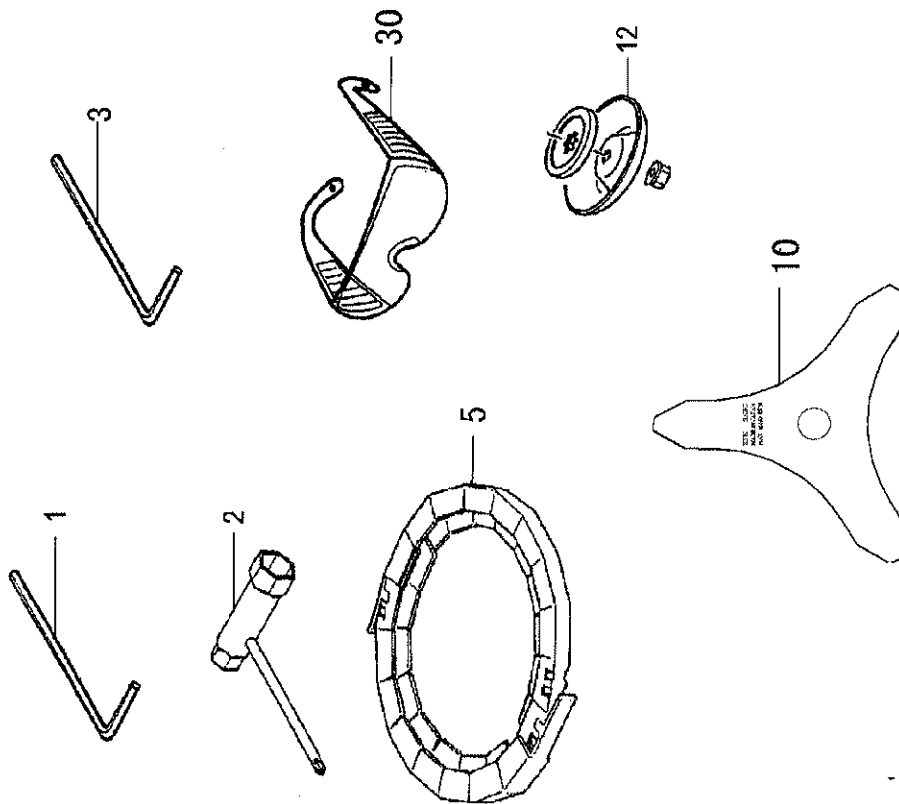

B36-09

CG28EJ TOOL/OPTIONAL PARTS

REF. NUMBER	PARTS NUMBER	DESCRIPTION	Q'TY
001	668-4813	HEX. BAR WRENCH 4MM	1
002	668-4764	BOX WRENCH (HEX. SOCKET 17/19)	1
003	669-3520	HEX. WRENCH 3	1
005	668-4768	CUTTER COVER	2
010	669-3502	CUTTING BLADE, 3TX255	1
012	668-8995	PROTECTION COVER B	1
030	668-4765	SAFETY GLASSES	1