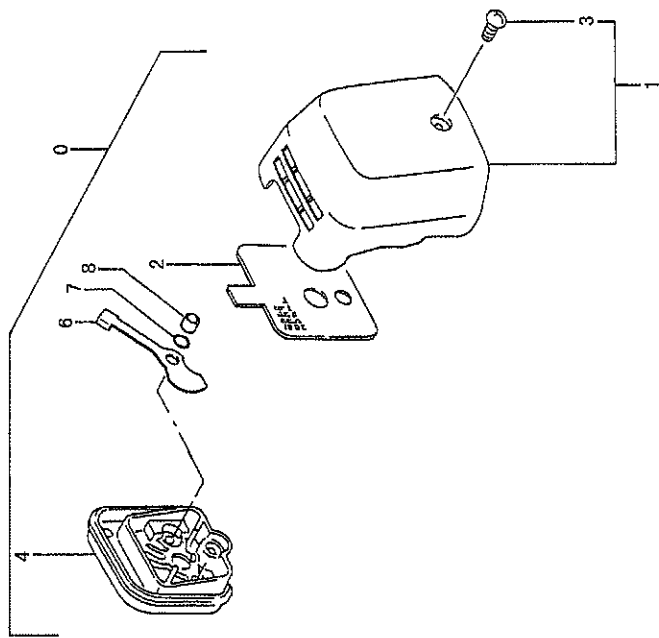

B43-06

CG22EJ(SL) AIR CLEANER

REF. NUMBER	PARTS NUMBER	DESCRIPTION	Q'TY
000	669-0048	CLEANER ASSY	1
001	669-0391	CLEANER COVER SET	1
002	668-4654	AIR CLEANER ELEMENT	1
003	668-9737	SPECIAL SCREW	1
004	668-4656	CLEANER BODY COMP.	1
006	669-6098	CHOKE VALVE COMP.	1
007	668-4658	WAVE WASHER 8	1
008	668-4659	COLLAR 8	1