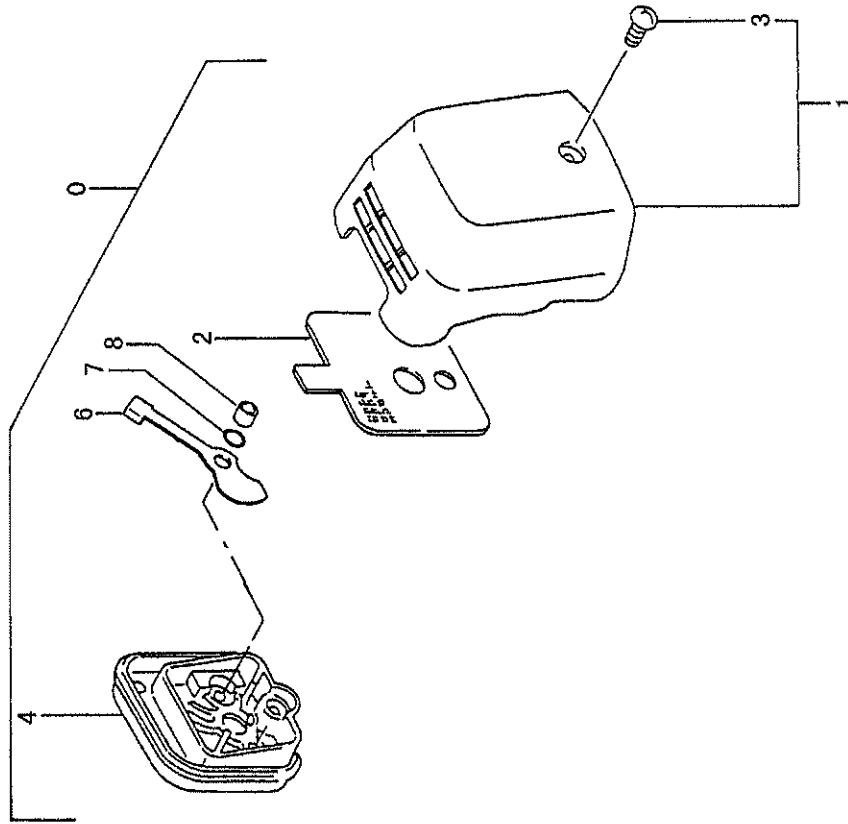

B42-06

CG22EJ(SLB) AIR CLEANER

REF. NUMBER	PARTS NUMBER	DESCRIPTION	QTY
000	669-0048	CLEANER ASSY	1
001	669-0391	CLEANER COVER SET	1
002	668-4654	AIR CLEANER ELEMENT	1
003	668-9737	SPECIAL SCREW	1
004	668-4656	CLEANER BODY COMP.	1
006	669-6098	CHOKE VALVE COMP.	1
007	668-4658	WAVE WASHER 8	1
008	668-4659	COLLAR 8	1