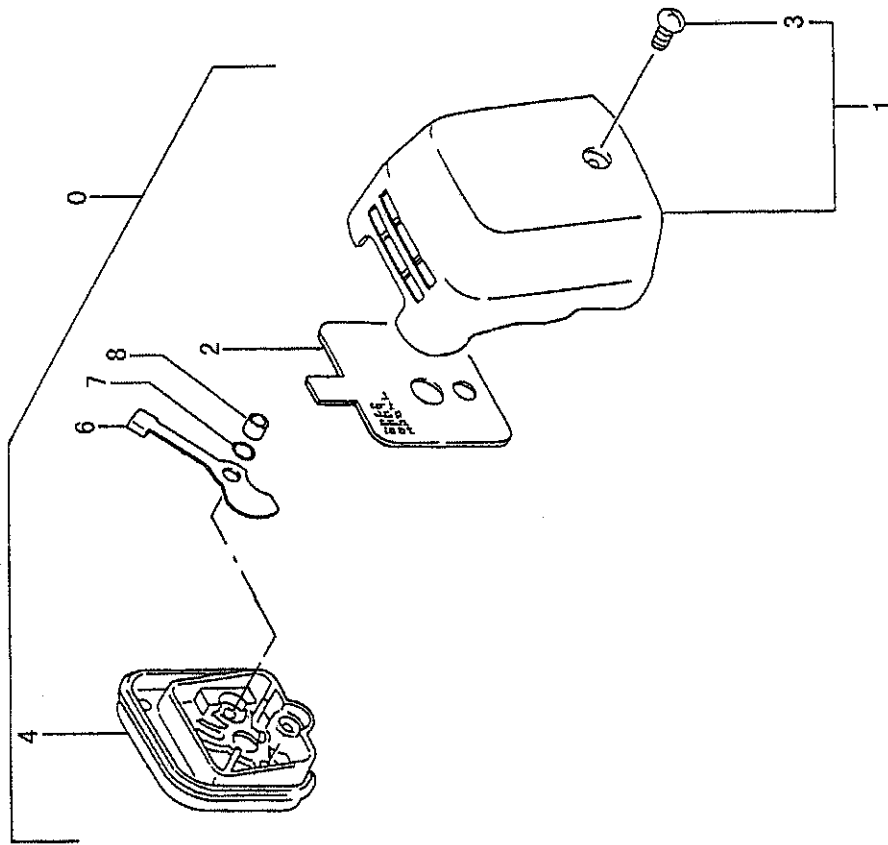

B43-06 CG22EJ AIR CLEANER

REF. NUMBER	PARTS NUMBER	DESCRIPTION	Q'TY	SERIAL NUMBER
000	669-004	CLEANER ASSY	1	
001	669-039	CLEANER COVER SET	1	
002	668-465	AIR CLEANER ELEMENT	1	
003	668-973	SPECIAL SCREW	1	
004	668-465	CLEANER BODY COMP.	1	
006	669-609	CHOKE VALVE COMP.	1	
007	668-465	WAVE WASHER 8	1	
008	668-465	COLLAR 8	1