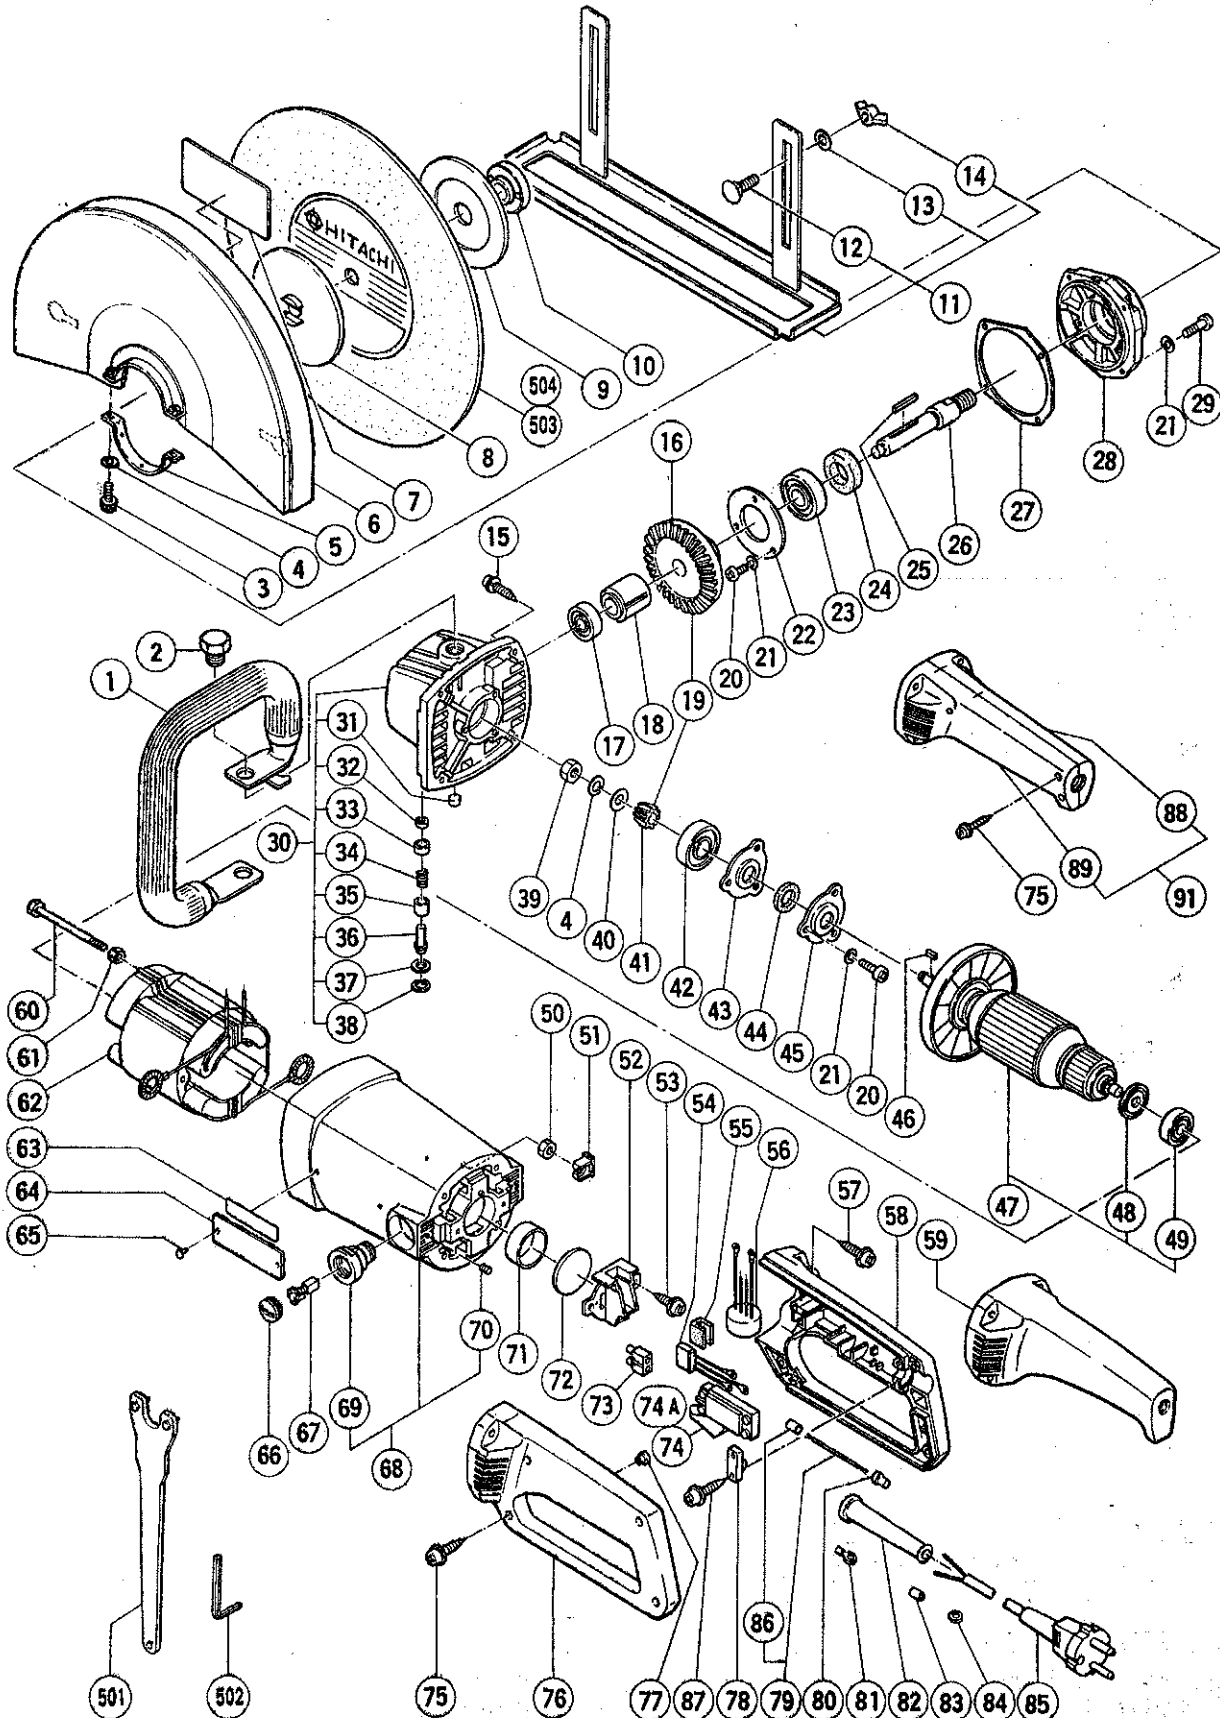

ELECTRIC TOOL PARTS LIST

■ CUT-OFF MACHINE

Model CC12Y

1988.3.20

CC12Y(E3)

PARTS

CC12Y(E3)

Item No.	Code No.	Part Name	Q'ty	Remarks
1	985598	Pipe Handle	1	
2	985597	Bolt M14	2	
3	949656	Hexagon Socket Hd. Bolt M8 x 20	2	(10 pcs.)
4	949457	Spring Lock Washer	3	for M8 (10 pcs.)
5	985599	Set Ring (A)	1	
6	985594	Wheel Guard	1	
7	985604	Label	1	
8	—	Wheel Washer	1	See alternative parts
9	985593	Inner Washer	1	
10	—	Wheel Nut	1	See alternative parts
11	985595	Base Ass'y	1	includ. 12~14
12	985596	Square Bolt M8	2	
13	949433	Bolt Washer	2	for M8 (10 pcs.)
14	949312	Wing Nut M8	2	(10 pcs.)
15	982032	Tapping Screw D5 x 25	4	w/Spring Lock Washer
16	985591	Gear	1	
17	939220	Ball Bearing (6200VVCM)	1	
18	938096	Sleeve	1	
19	985590	Gear Ass'y	1	includ. 16, 41
20	949236	Machine Screw M5 x 10	6	(10 pcs.)
21	949454	Spring Lock Washer	10	for M5 (10 pcs.)
22	937035	Bearing Cover (B)	1	
23	939252	Ball Bearing (6302VVCM)	1	
24	938099	Felt Packing (B)	1	
25	948920	Feather Key 4 x 4 x 30	1	
26	—	Spindle	1	See alternative parts
27	937901	Seal Packing (B)	1	
28	937902	Packing Gland	1	
29	949239	Machine Screw M5 x 16	4	(10 pcs.)
30	938187	Gear Cover Ass'y	1	includ. 31~38
31	937033	Felt Washer	1	
32	938599	Felt Packing (C)	1	
33	938598	Bushing	1	
34	938597	Spring	1	
35	938596	Ring	1	
36	938186	Lock Pin	1	
37	938595	Dust Seal	1	
38	948011	C-Type Retaining Ring	1	for D16 hole
39	949568	Lock Nut M8	1	(10 pcs.)
40	949426	Washer	1	for M8 (10 pcs.)
41	985592	Pinion	1	
42	939250	Ball Bearing (6301VVCM)	1	
43	937940	Distance Plate	1	
44	936853	Felt Packing (A)	1	
45	937896	Bearing Cover (A)	1	
46	940533	Feather Key 3 x 3 x 10	1	
47	—	Armature Ass'y	1	See alternative parts
48	955260	Dust Seal (A)	1	
49	939220	Ball Bearing (6200VVCM)	1	
50	949555	Nut M5	2	(10 pcs.)
51	937892	Nut Cover	2	
52	—	Bearing Cover	1	See alternative parts
53	930446	Tapping Screw D4 x 16	3	w/Washer