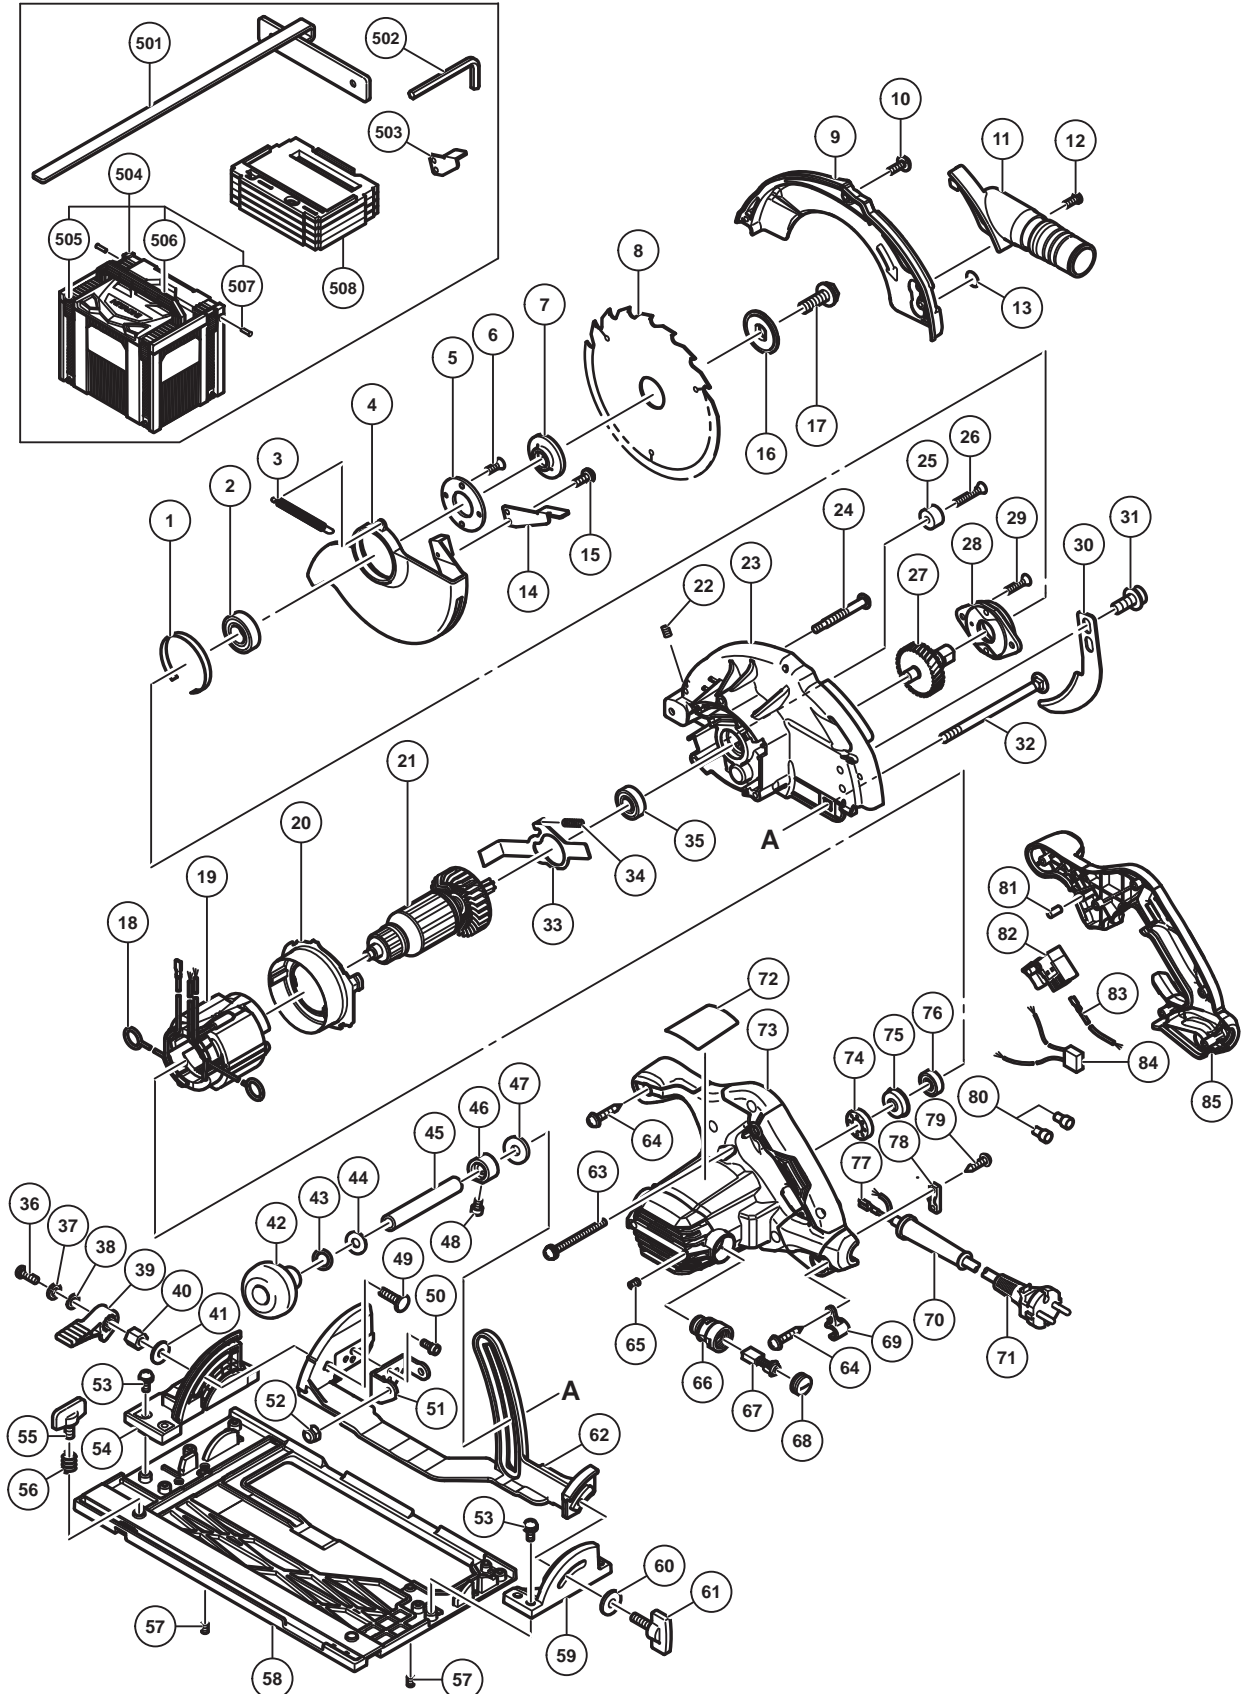

ELECTRIC TOOL PARTS LIST

CIRCULAR SAW Model C 6BUM

2016-7-20
(E1)

PARTS

C 6BUM

ITEM NO.	CODE NO.	DESCRIPTION	NO. USED	REMARKS
1	998887	LINER	1	
2	327694	BALL BEARING 6003VVCM (NYLON RETAINER)	1	
3	370374	RETURN SPRING	1	
4	370357	LOWER GUARD	1	
5	302435	BEARING COVER	1	
6	990430	SEAL LOCK FLAT HD. SCREW M4 X 10	2	
7	370272	WASHER (A)	1	
8	324678	TCT SAW BLADE 165MM-D30 HOLE-NT16	1	
9	370355	SAW COVER	1	
10	951039	MACHINE SCREW (W/SP. WASHER) M4 X 12	3	
11	997247	DUST COLLECTOR	1	
12	935196	MACHINE SCREW (W/WASHERS) M4 X 12 (BLACK)	1	
13		NAME PLATE (BRAKE)	1	
14	370542	LEVER	1	
15	935196	MACHINE SCREW (W/WASHERS) M4 X 12 (BLACK)	1	
16	370279	WASHER (B)	1	
17	324662	HEX. SOCKET HD. BOLT M8 X 15.5	1	
18	930703	BRUSH TERMINAL	2	
19	340946E	STATOR ASS'Y 220V-230V	1	INCLUD.18
20	370342	FAN GUIDE	1	
21	361037E	ARMATURE 220V-230V	1	
22	962782	HEX. SOCKET SET SCREW M5 X 6	1	
23	370352	GEAR COVER	1	
24	322096	ADJUSTING SCREW (A)	1	
25	961729	CUSHION	1	
26	949794	FLAT HD. SCREW M6 X 20 (10 PCS.)	1	
27	370372	SPINDLE AND GEAR SET	1	
28	302433	BEARING HOLDER	1	
29	992013	SEAL LOCK FLAT HD. SCREW M5 X 14	2	
30	370366	RIVING KNIFE	1	
31	370287	HEX. SOCKET HD. BOLT M8	2	
32	370662	DIAGONAL BOLT M8	1	
33	370363	LOCK LEVER	1	
34	330982	SPRING (A)	1	
35	6001VV	BALL BEARING 6001VV	1	
36	333922	MACHINE SCREW M6 X 14	1	
37	949455	SPRING WASHER M6 (10 PCS.)	1	
38	949425	WASHER M6 (10 PCS.)	1	
39	323923	LEVER (A)	1	
40	333921	LOCK NUT	1	
41	318452	WASHER (G)	1	
42	324660	KNOB	1	
43	676531	O-RING (P-7)	1	
44	949433	BOLT WASHER M8 (10 PCS.)	1	
45	370825	SLEEVE (A)	1	
46	370268	SLEEVE (B)	1	
47	370376	WASHER	1	
48	370278	SEAL LOCK HEX. SOCKET HD. BOLT M4 X 6	1	
49	370377	BOLT (SQUARE) D6	1	
50	305755	HEX. SOCKET HD. BOLT (W/FLANGE) M5 X 12	2	